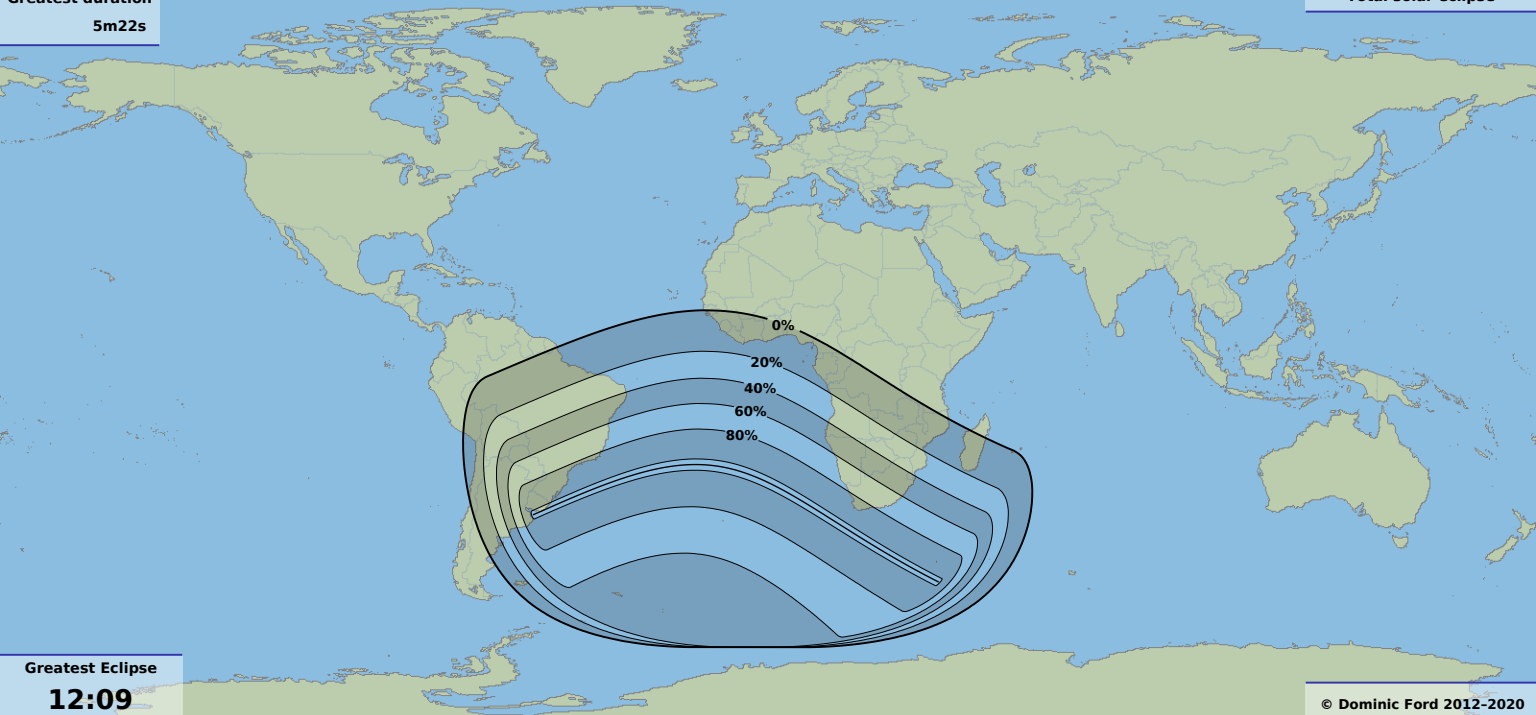

Greatest duration

5m22s

Total solar eclipse

Greatest Eclipse

12:09

30 Jun 1992 UTC

© Dominic Ford 2012-2020

<https://in-the-sky.org/>