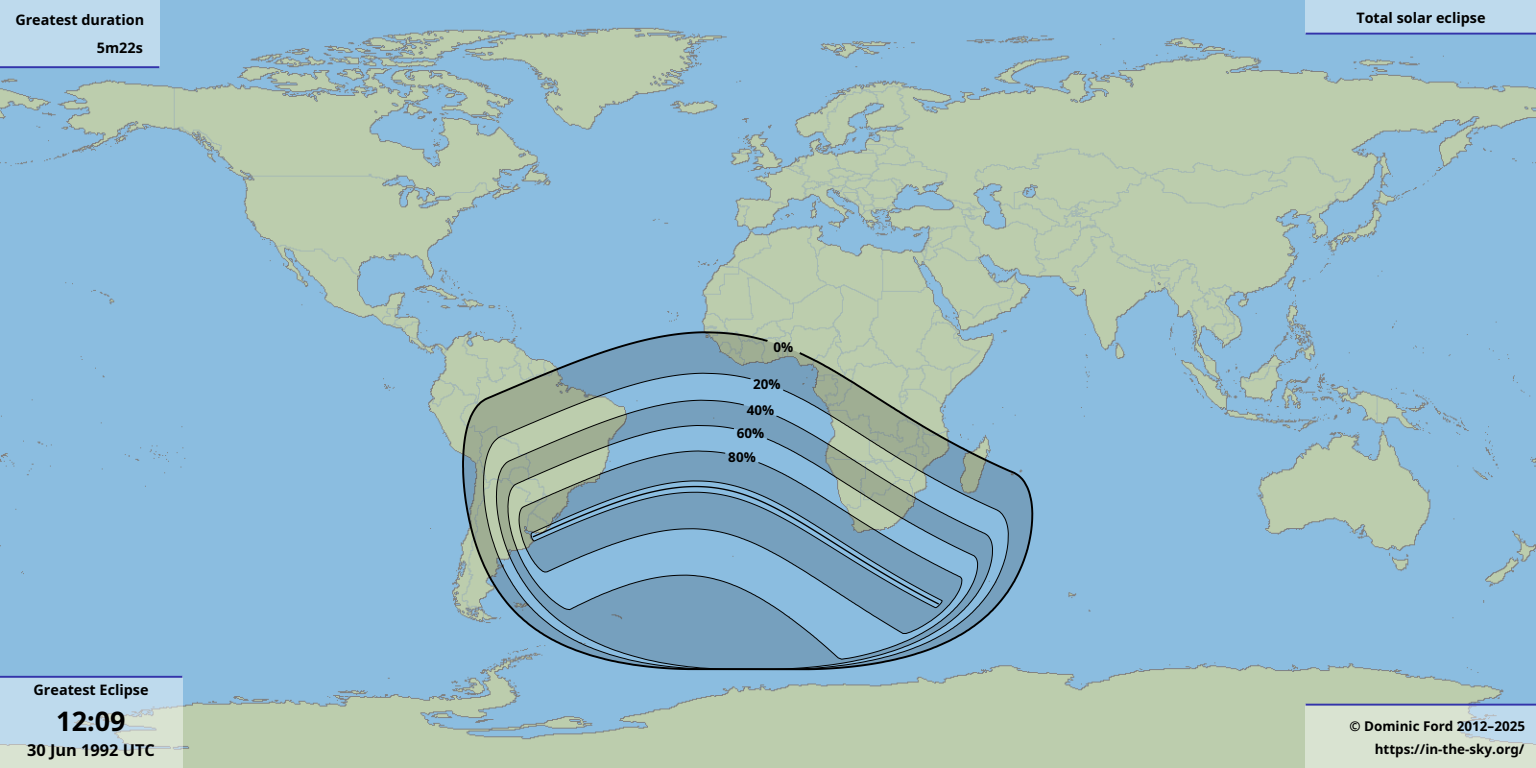

Greatest duration
5m22s

Greatest Eclipse

12:09

30 Jun 1992 UTC