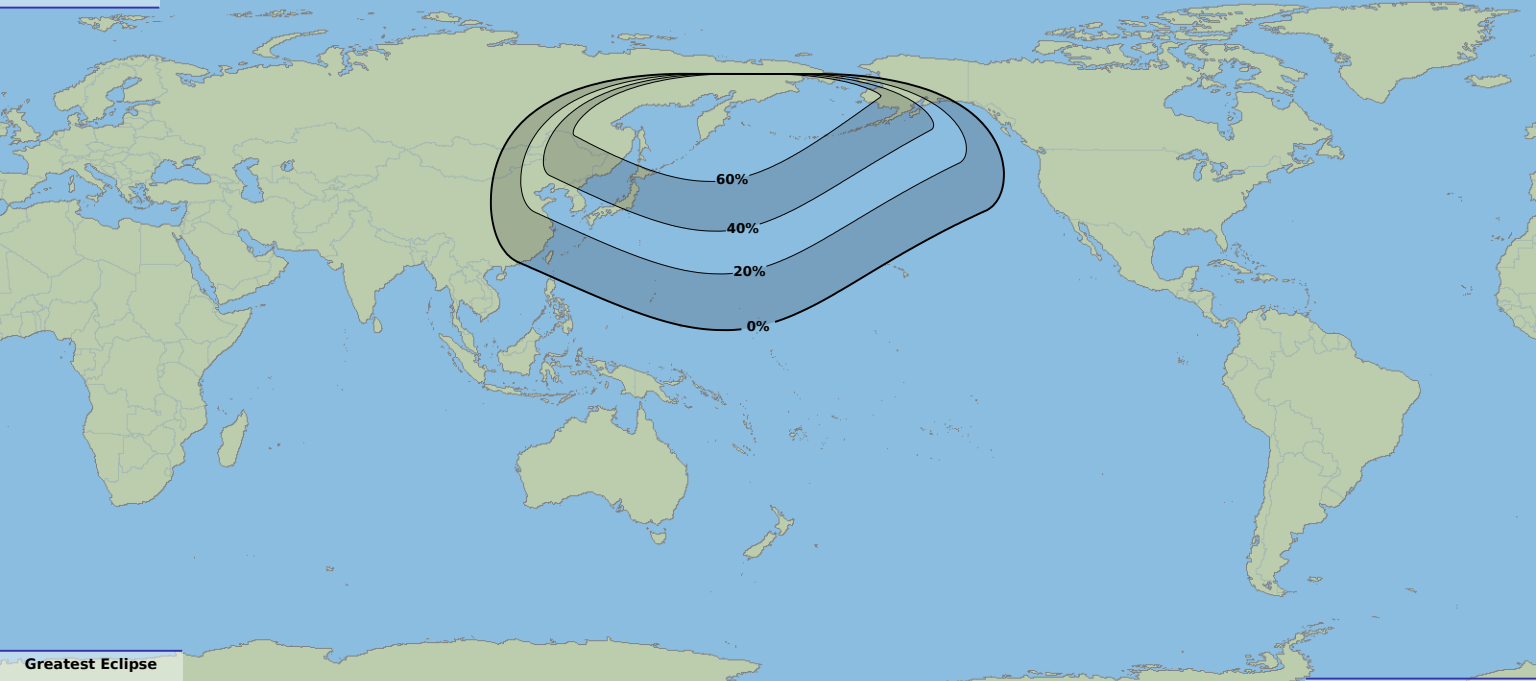

Partial eclipse

Greatest Eclipse

00:29

24 Dec 1992 UTC