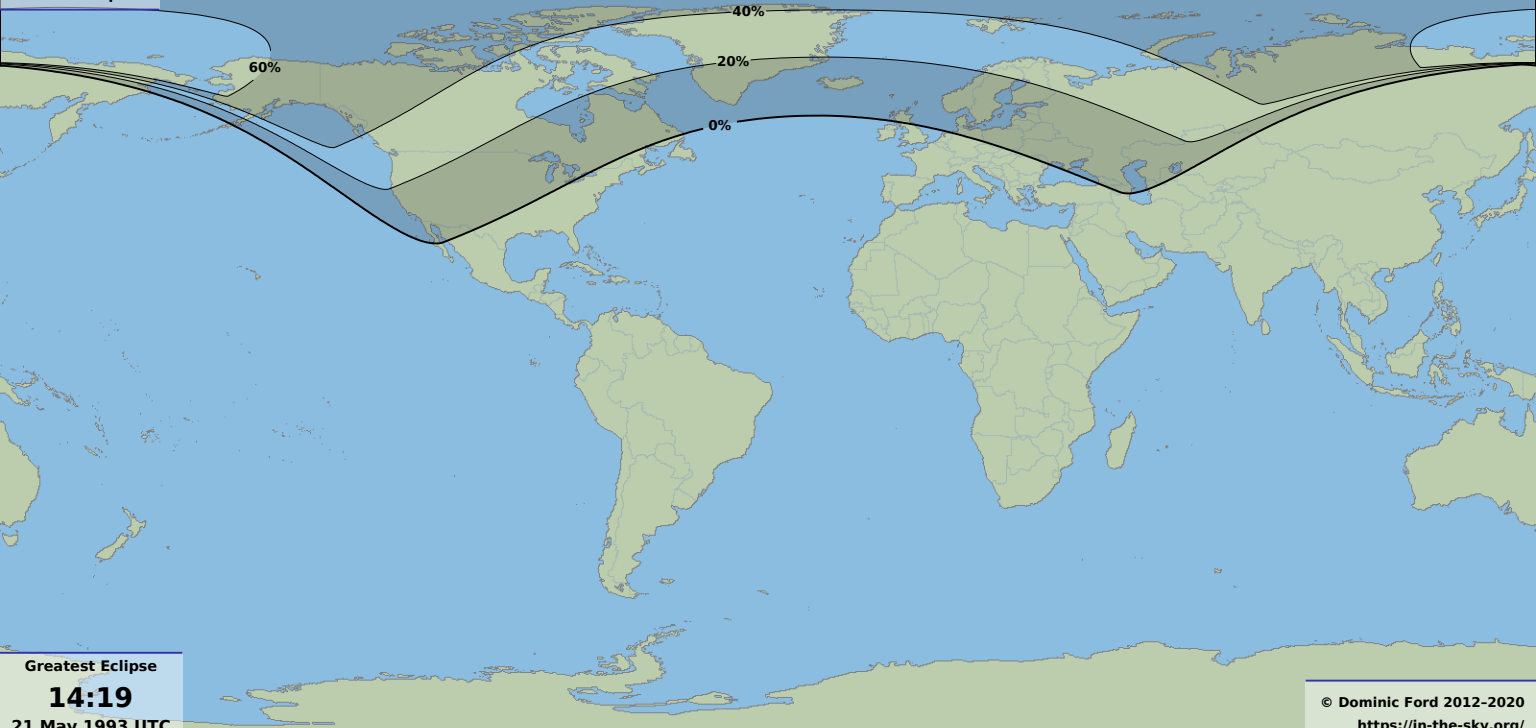

Partial eclipse

Greatest Eclipse

**14:19**

21 May 1993 UTC

© Dominic Ford 2012-2020

<https://in-the-sky.org/>