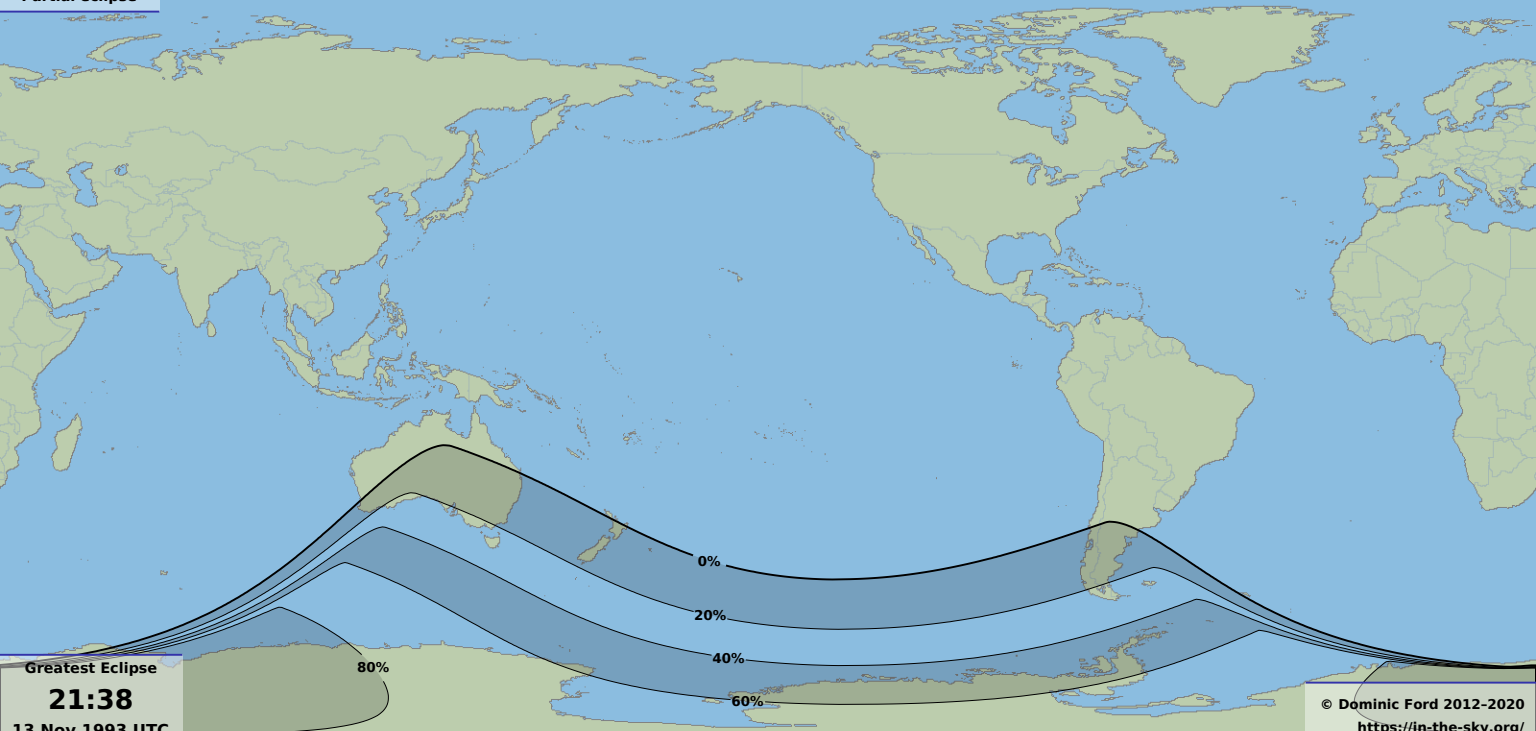

Partial eclipse

Greatest Eclipse
21:38
13 Nov 1993 UTC

0%
20%
40%
60%

80%