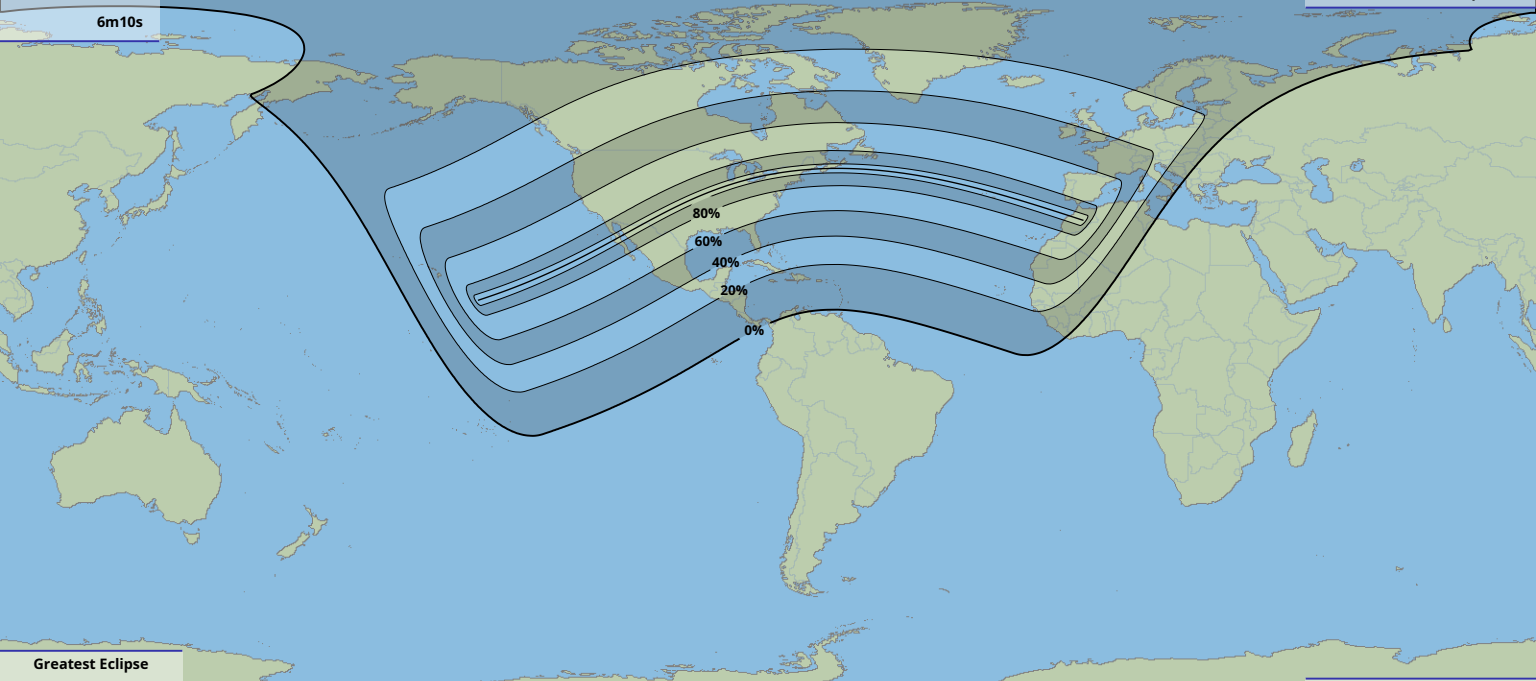

Greatest duration

6m10s

Greatest Eclipse

17:09

10 May 1994 UTC