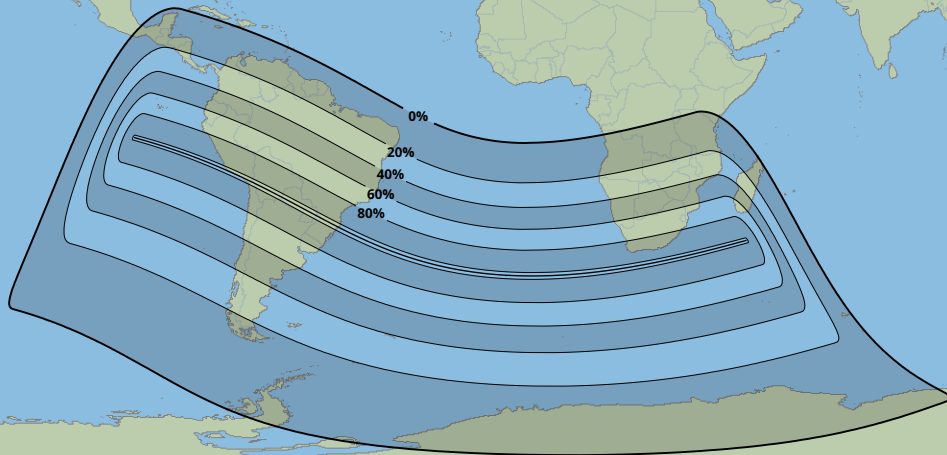

Greatest duration

4m25s

Greatest Eclipse

13:39

3 Nov 1994 UTC