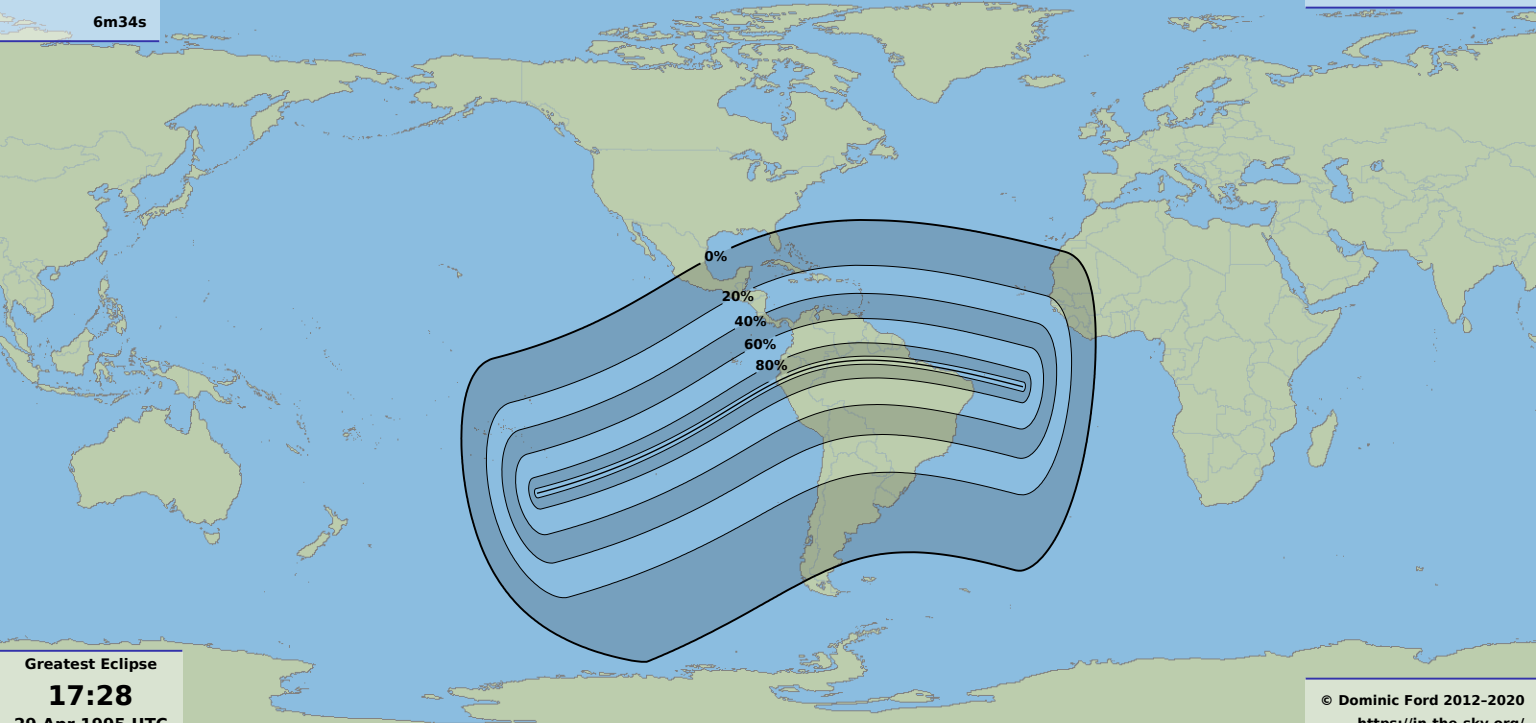

Greatest duration

6m34s

Annular solar eclipse

Greatest Eclipse

17:28

29 Apr 1995 UTC

© Dominic Ford 2012-2020

<https://in-the-sky.org/>