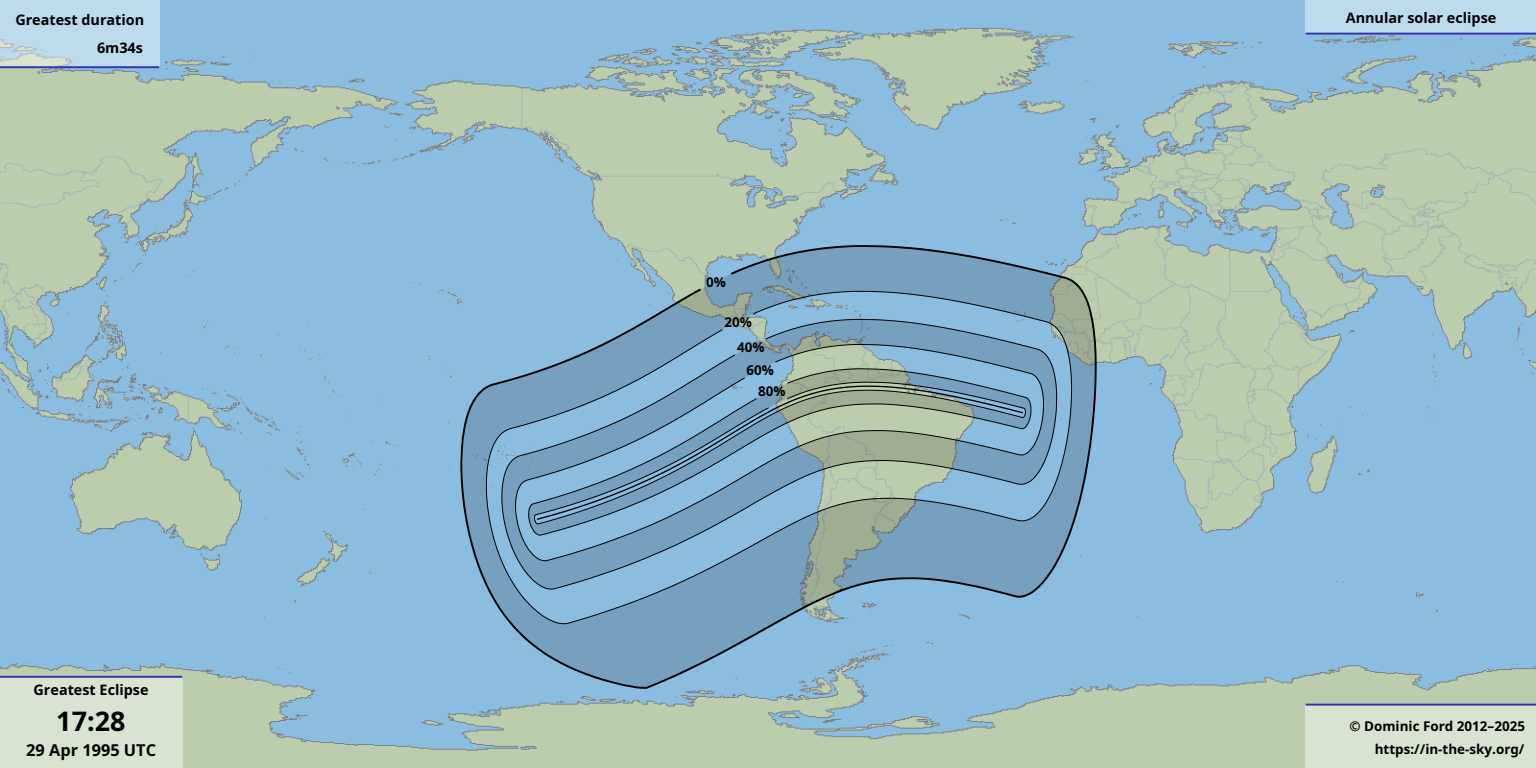

Greatest duration

6m34s

Greatest Eclipse

17:28

29 Apr 1995 UTC