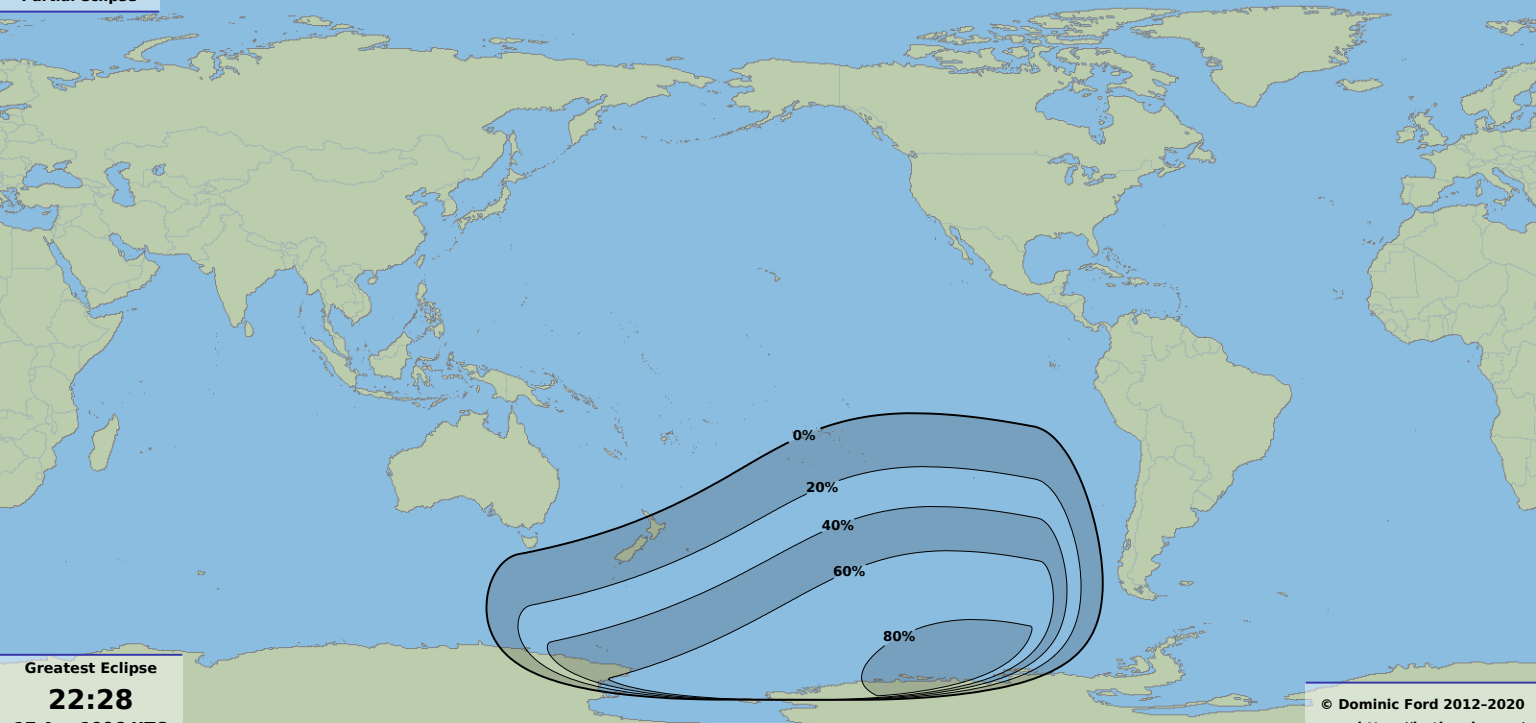

Partial eclipse

Greatest Eclipse
22:28
17 Apr 1996 UTC