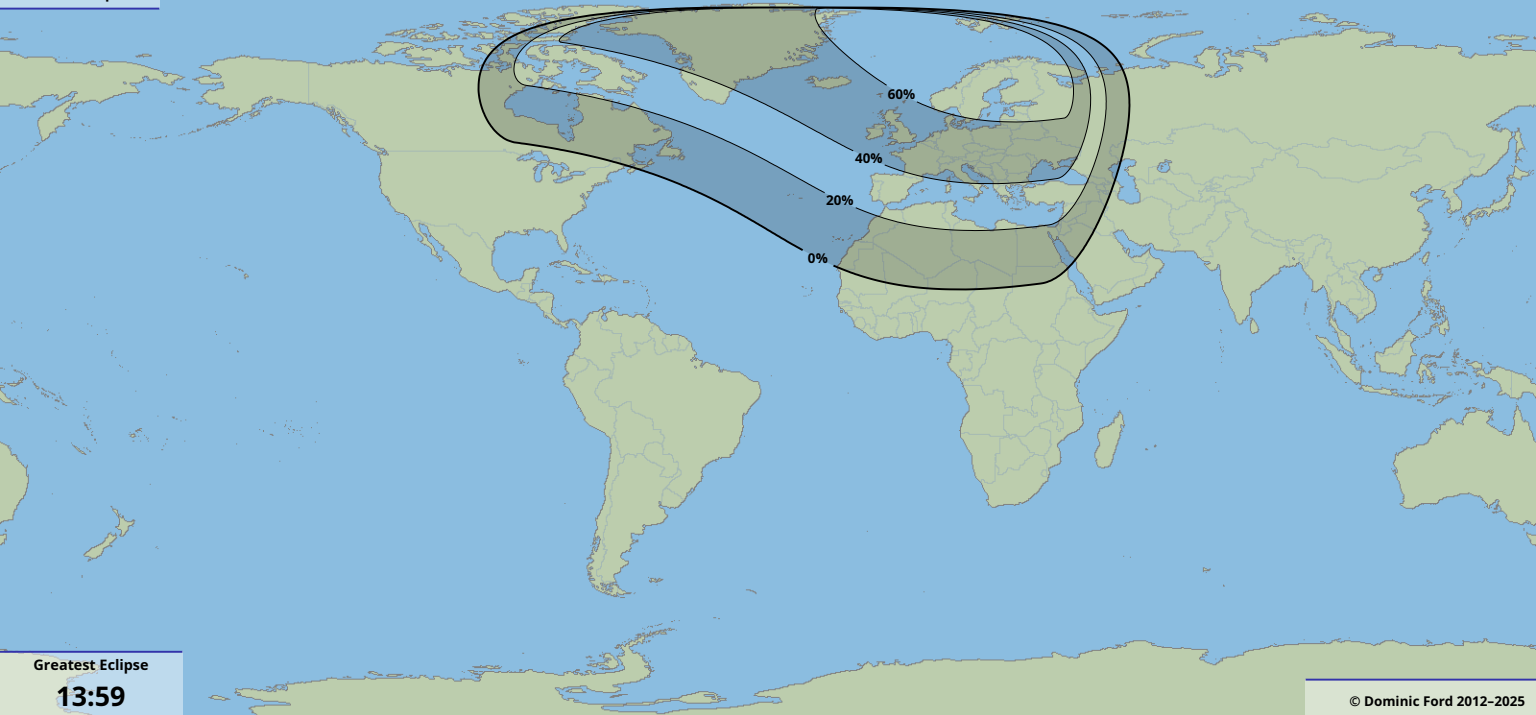

Partial eclipse

Greatest Eclipse

**13:59**

12 Oct 1996 UTC

© Dominic Ford 2012–2025

<https://in-the-sky.org/>