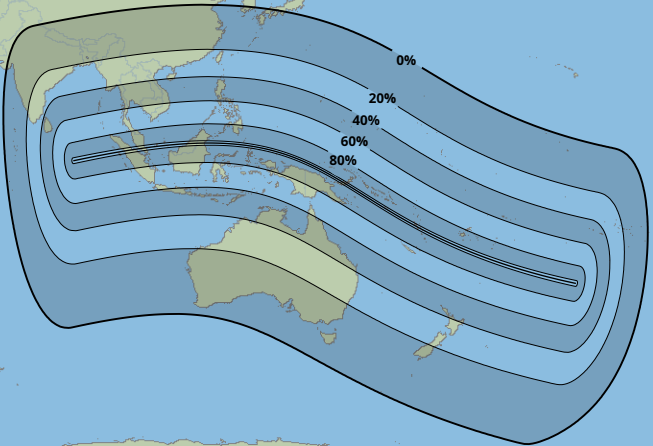

Greatest duration
3m10s

Greatest Eclipse
01:59
22 Aug 1998 UTC