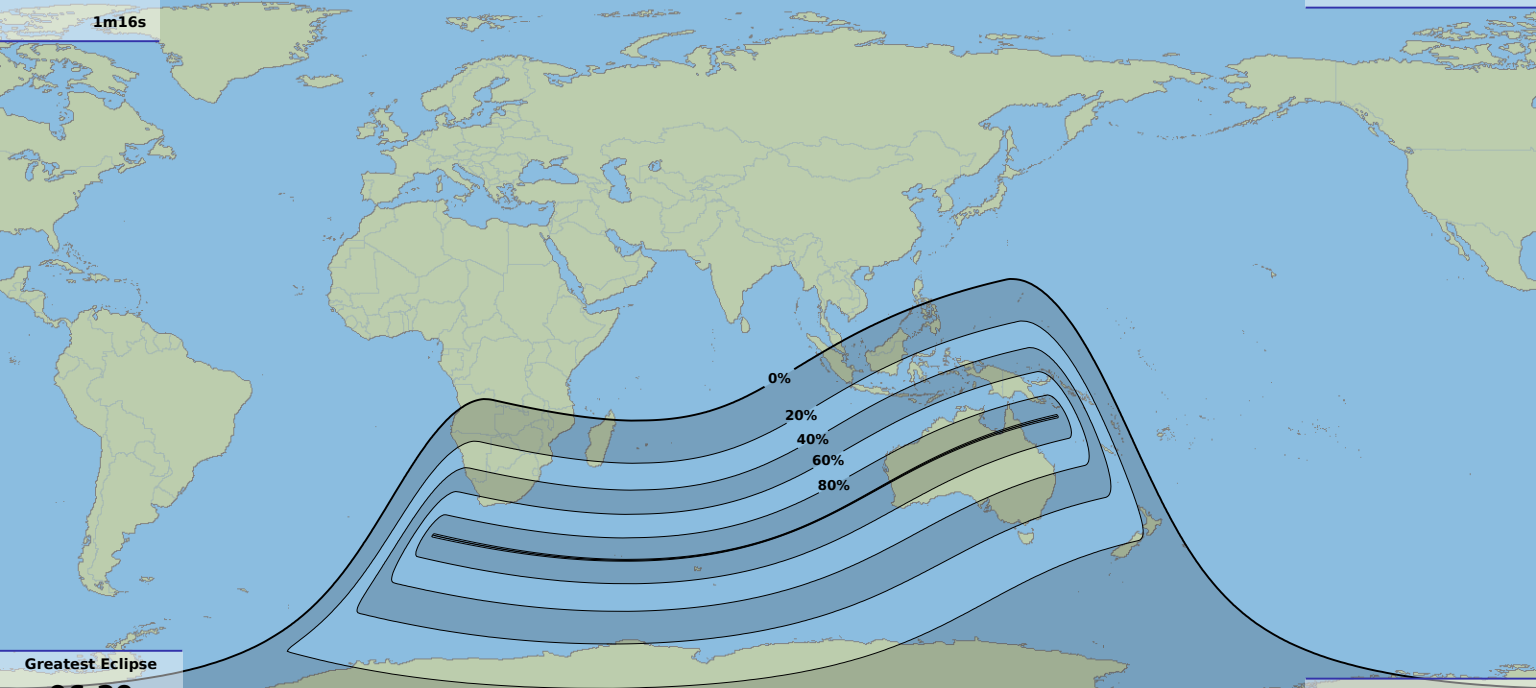

Greatest duration

1m16s

Annular solar eclipse

Greatest Eclipse

06:29

16 Feb 1999 UTC

© Dominic Ford 2012-2020

<https://in-the-sky.org/>