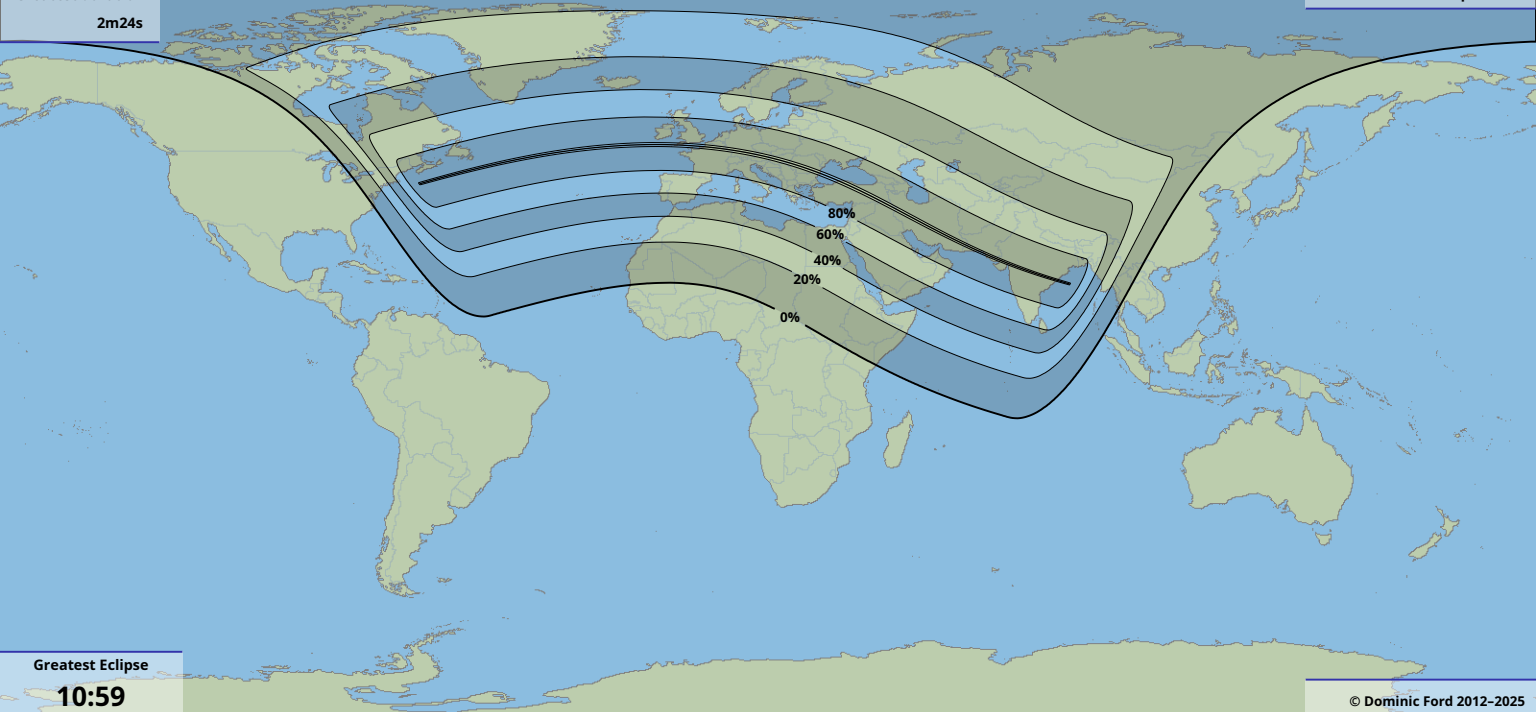

Greatest duration
2m24s

Greatest Eclipse

10:59

11 Aug 1999 UTC