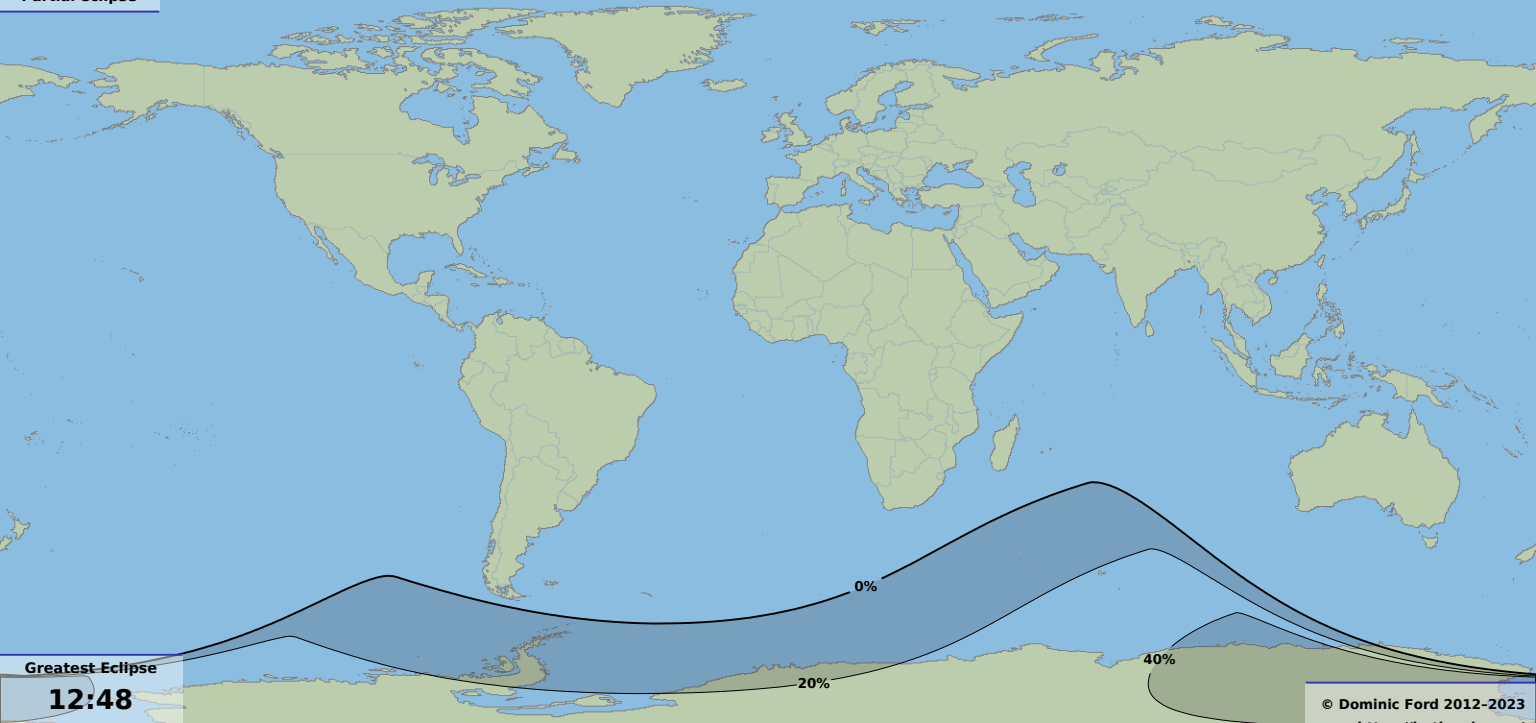

Partial eclipse

Greatest Eclipse

12:48

5 Feb 2000 UTC