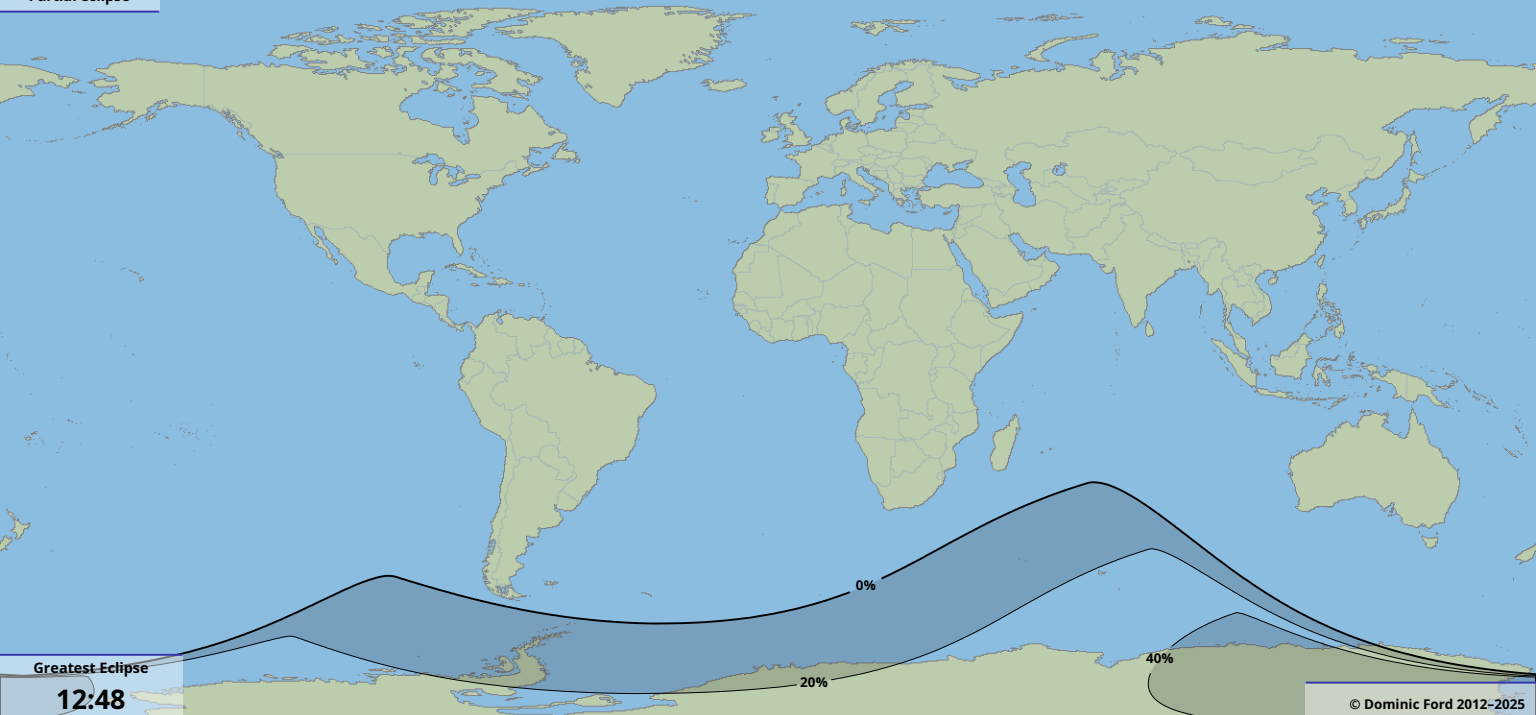

Partial eclipse

Greatest Eclipse

12:48

5 Feb 2000 UTC

0%

20%

40%

© Dominic Ford 2012–2025