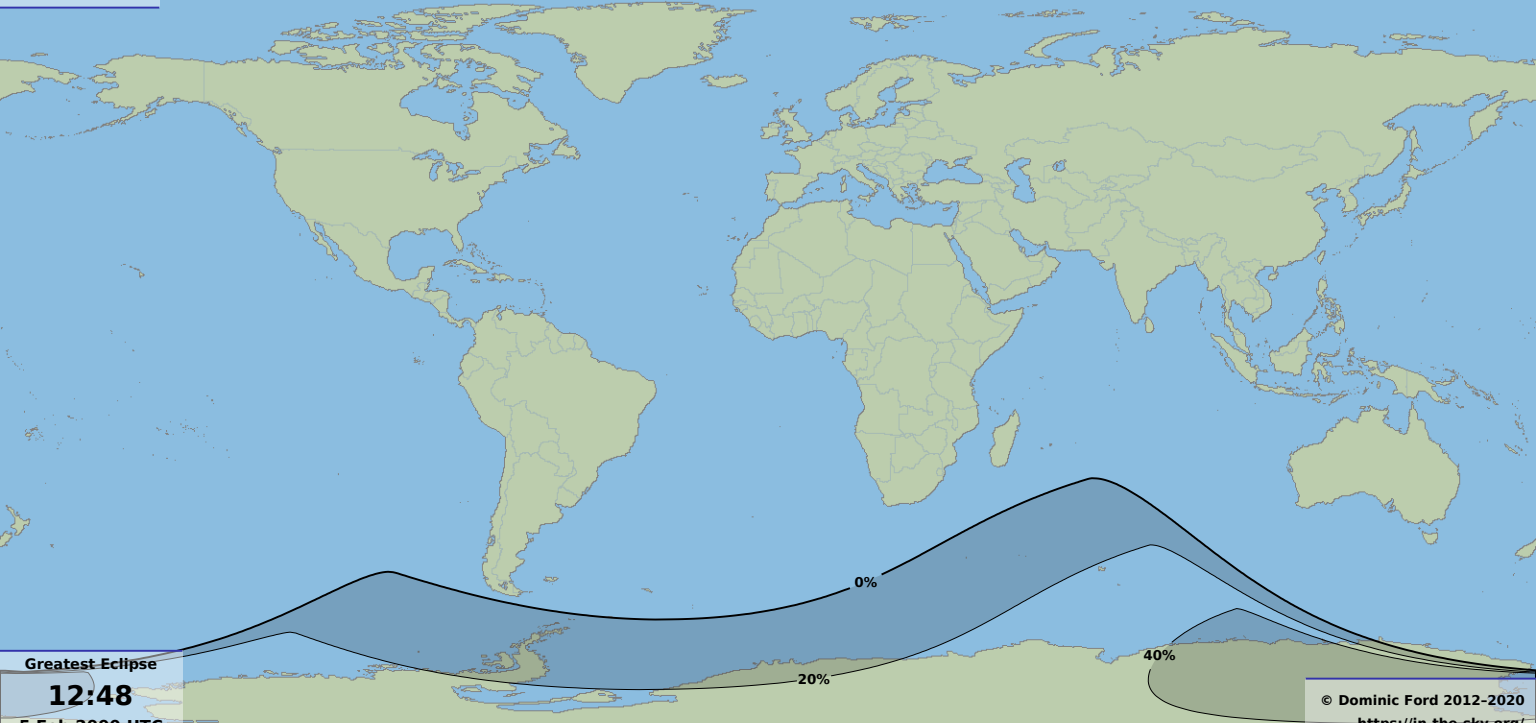

**Partial eclipse**

**Greatest Eclipse**

**12:48**

**5 Feb 2000 UTC**