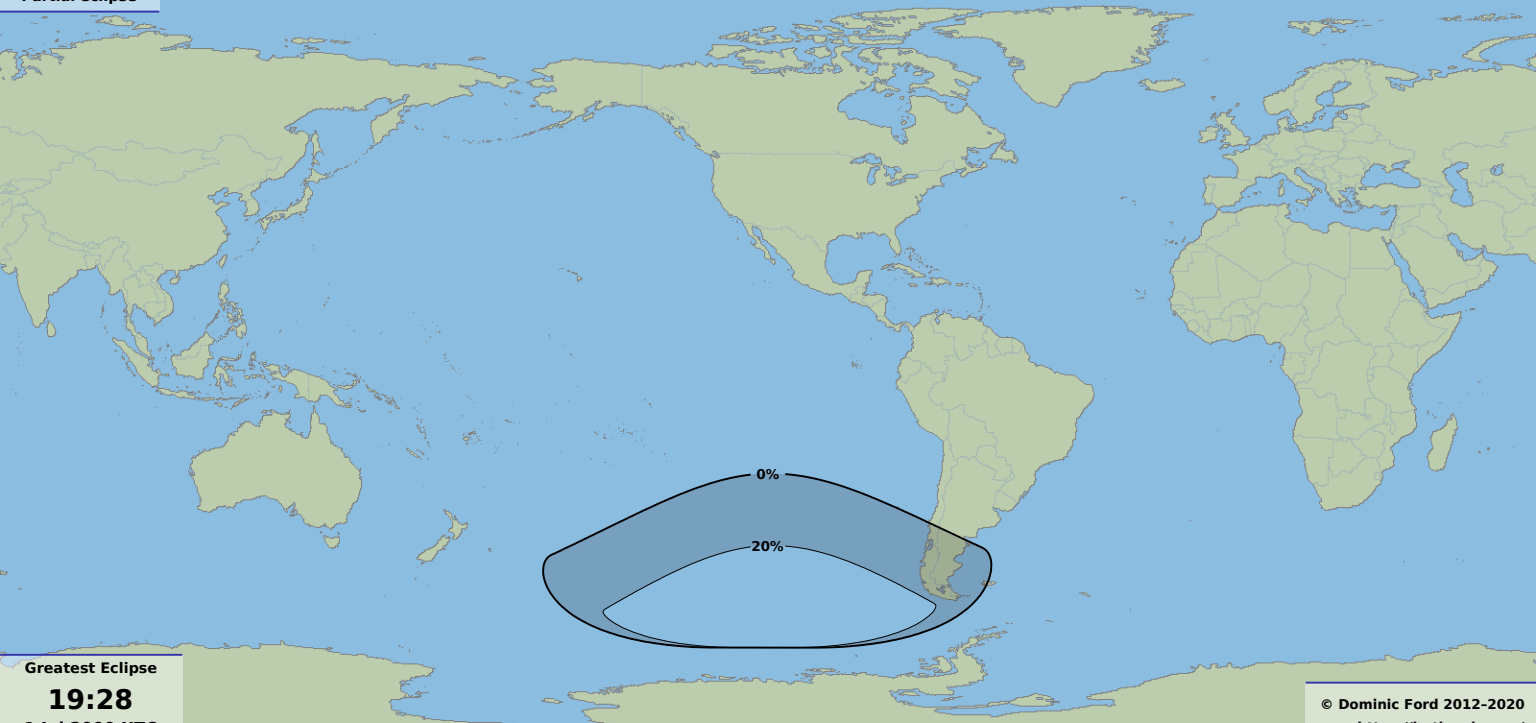

Partial eclipse

Greatest Eclipse

19:28
1 Jul 2000 UTC