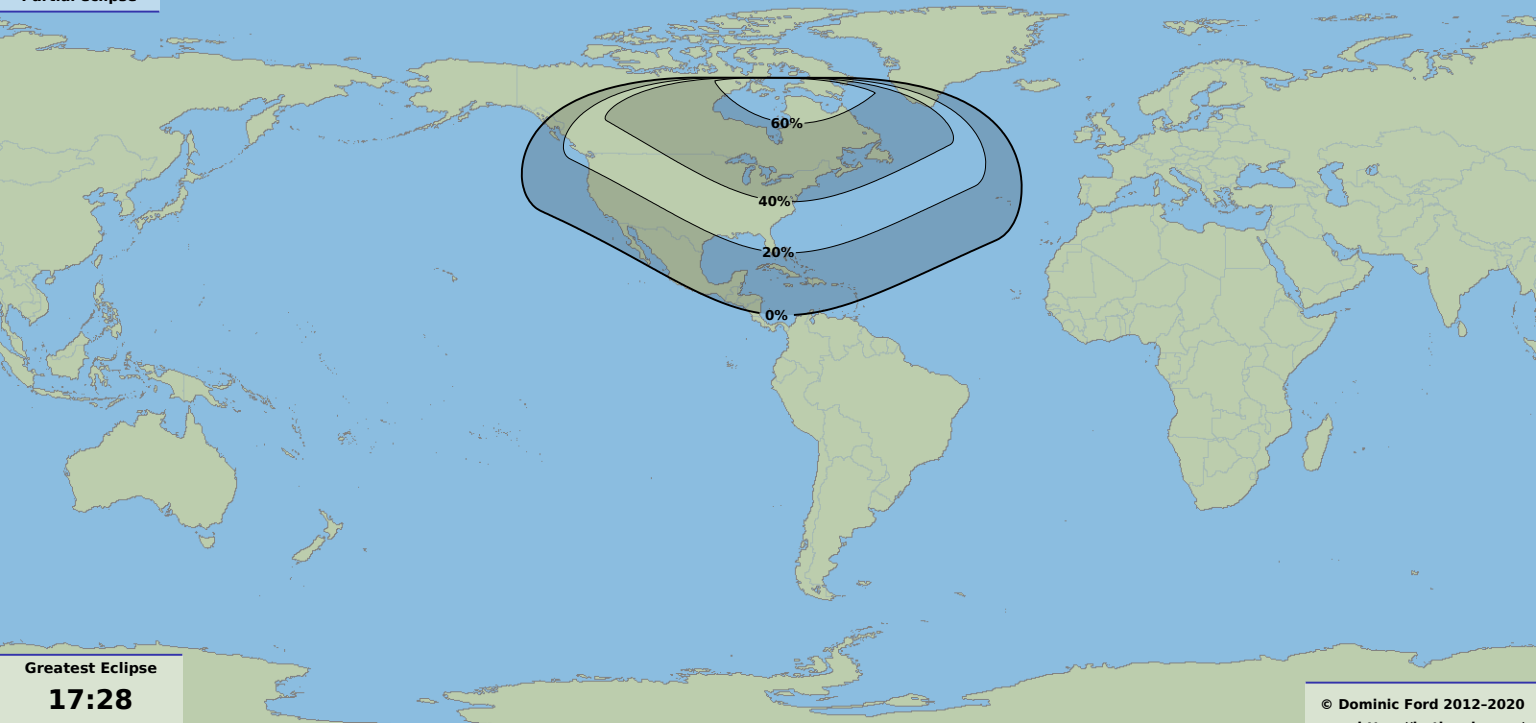

Partial eclipse

Greatest Eclipse
17:28
25 Dec 2000 UTC