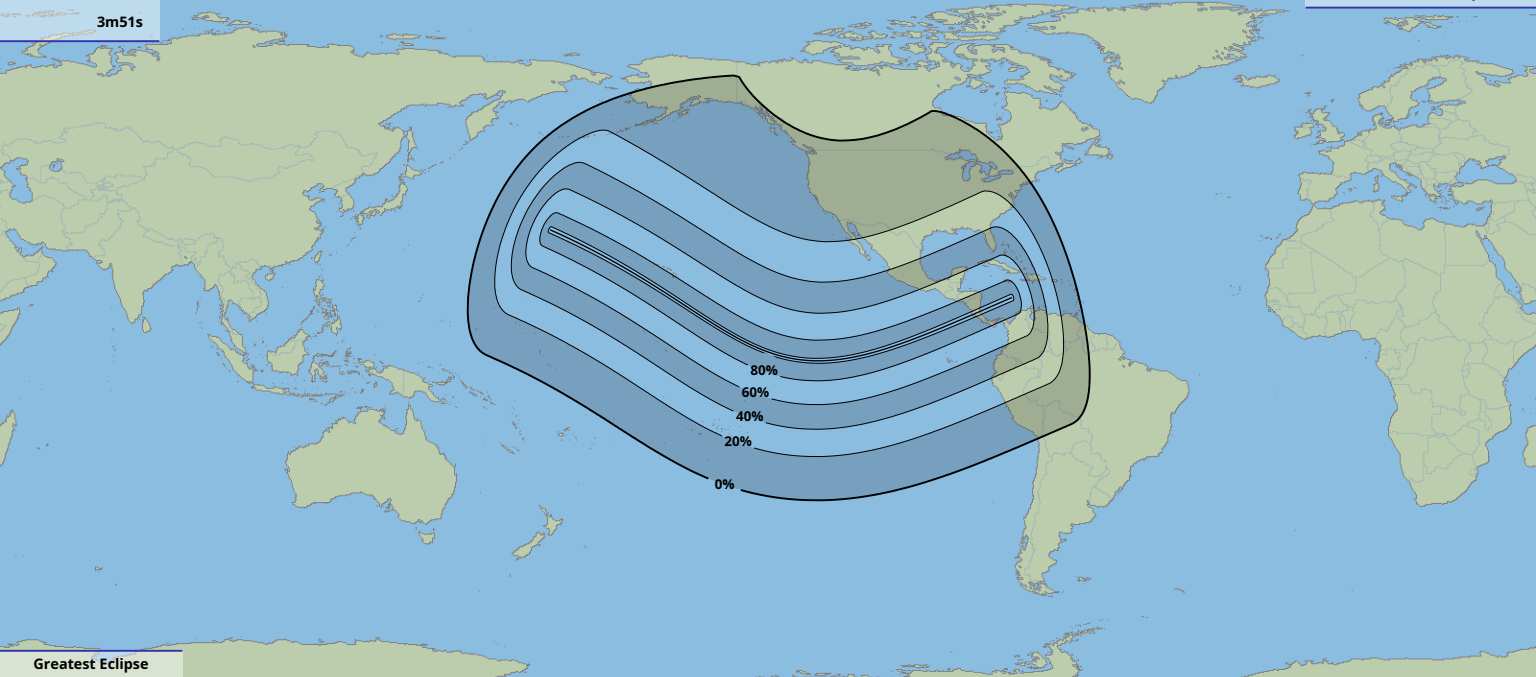

Greatest duration
3m51s

Greatest Eclipse
20:48
14 Dec 2001 UTC