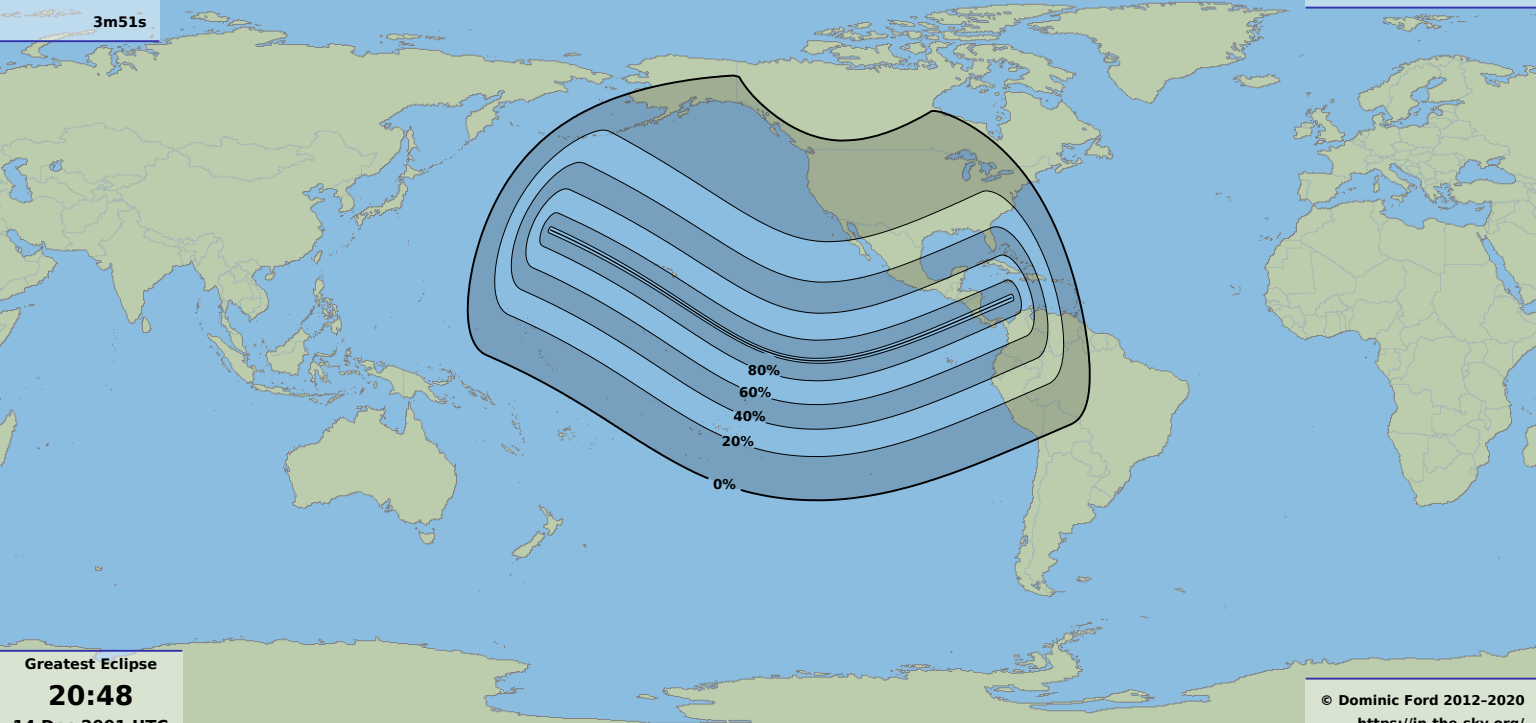

Greatest duration

3m51s

Annular solar eclipse

Greatest Eclipse

20:48

14 Dec 2001 UTC

© Dominic Ford 2012-2020

<https://in-the-sky.org/>