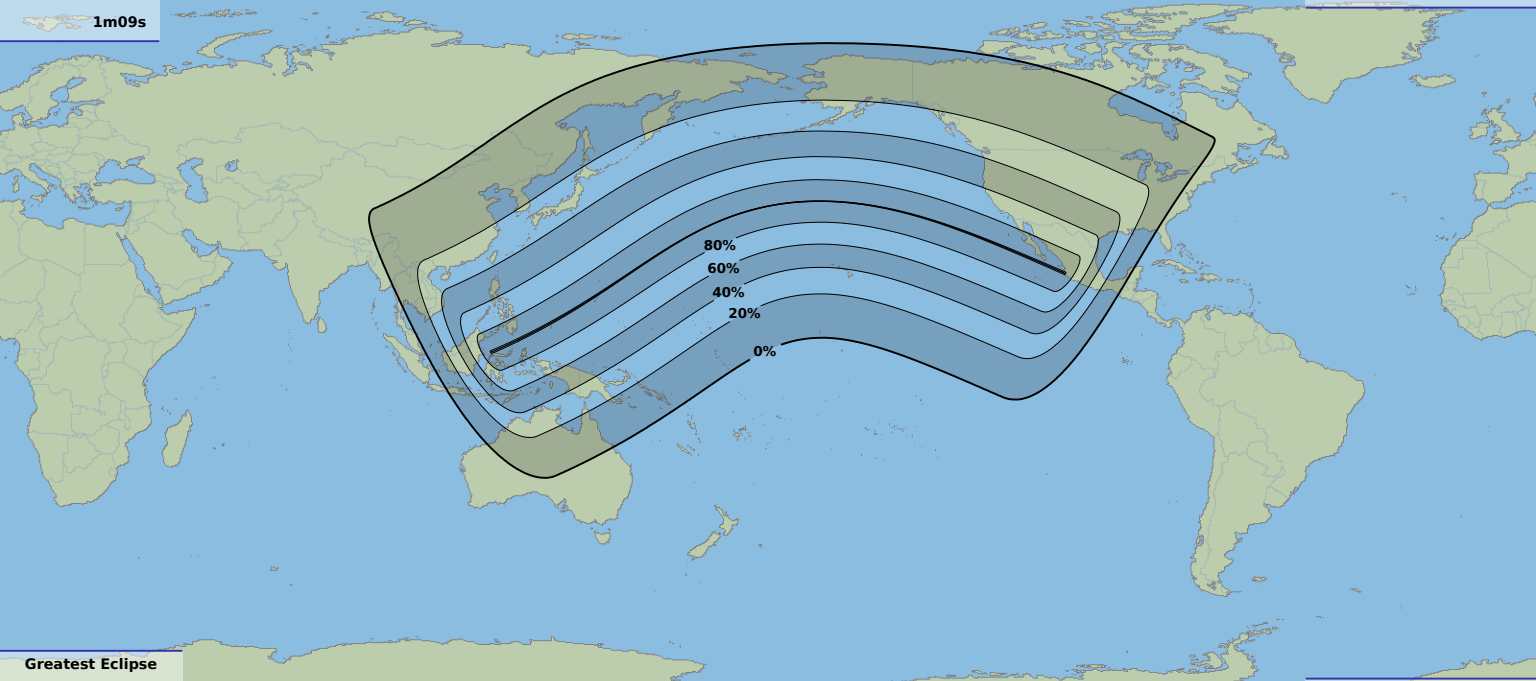

Greatest duration

1m09s

Annular solar eclipse

Greatest Eclipse

23:38

10 Jun 2002 UTC

© Dominic Ford 2012-2020

<https://in-the-sky.org/>