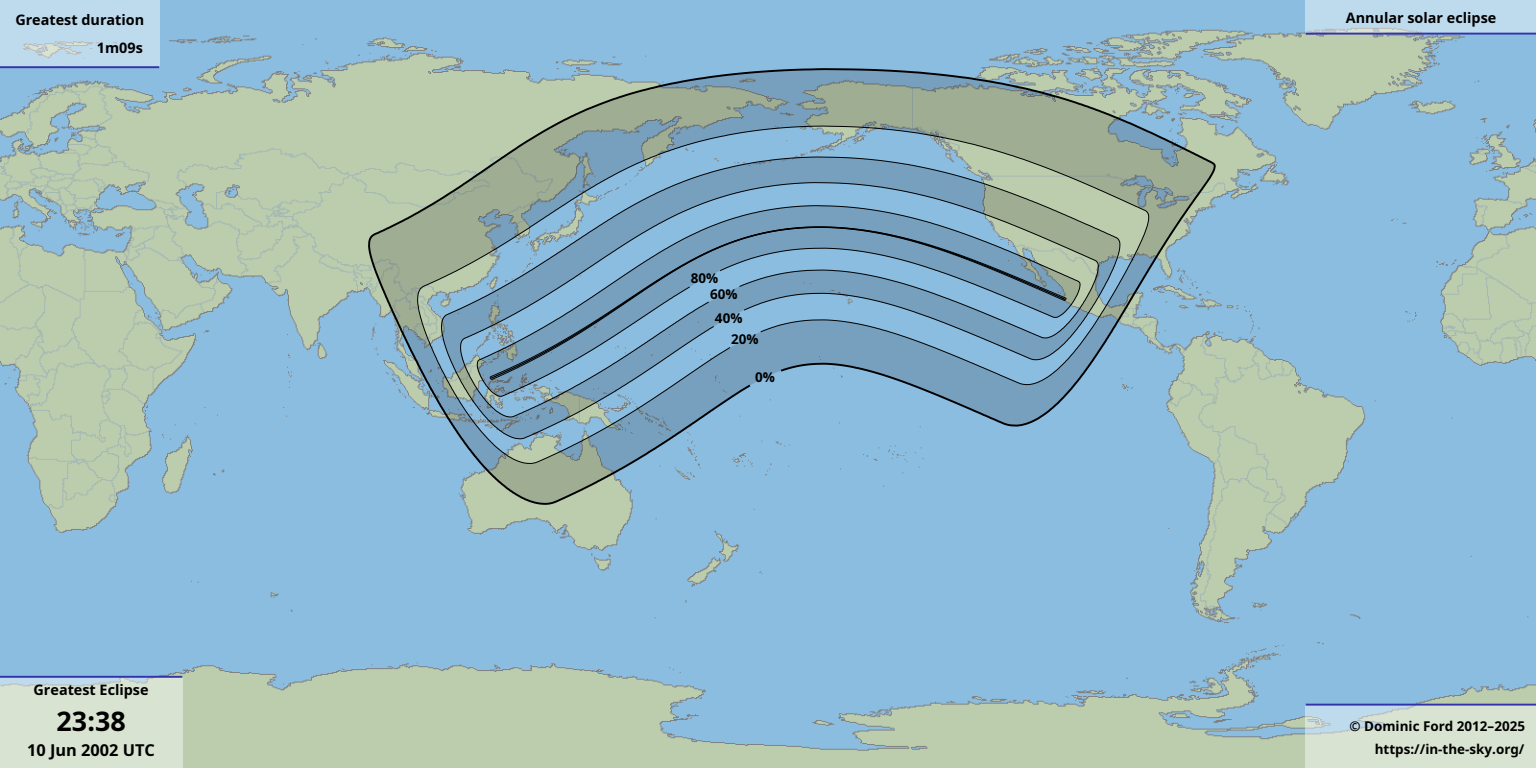

Greatest duration

1m09s

Greatest Eclipse

23:38

10 Jun 2002 UTC