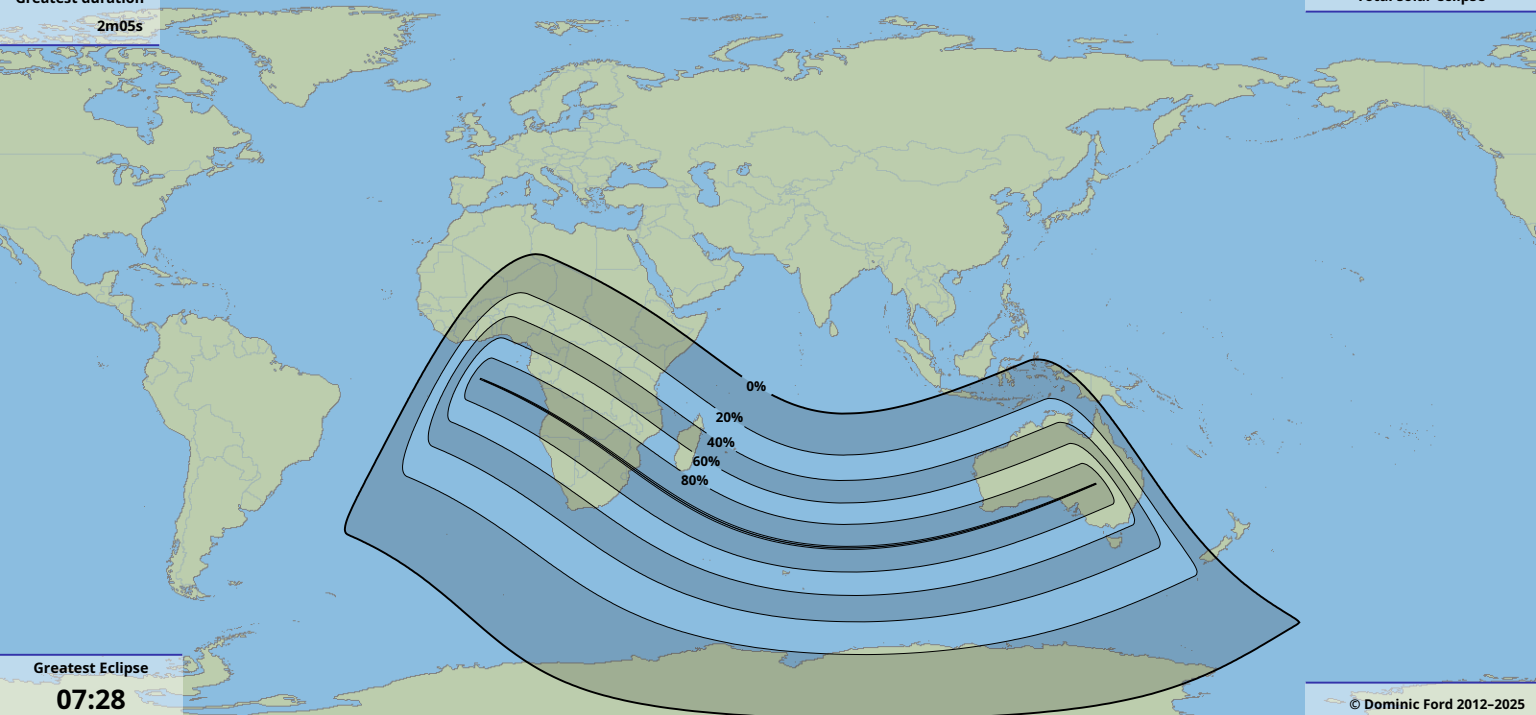

Greatest duration

2m05s

Greatest Eclipse

07:28

4 Dec 2002 UTC