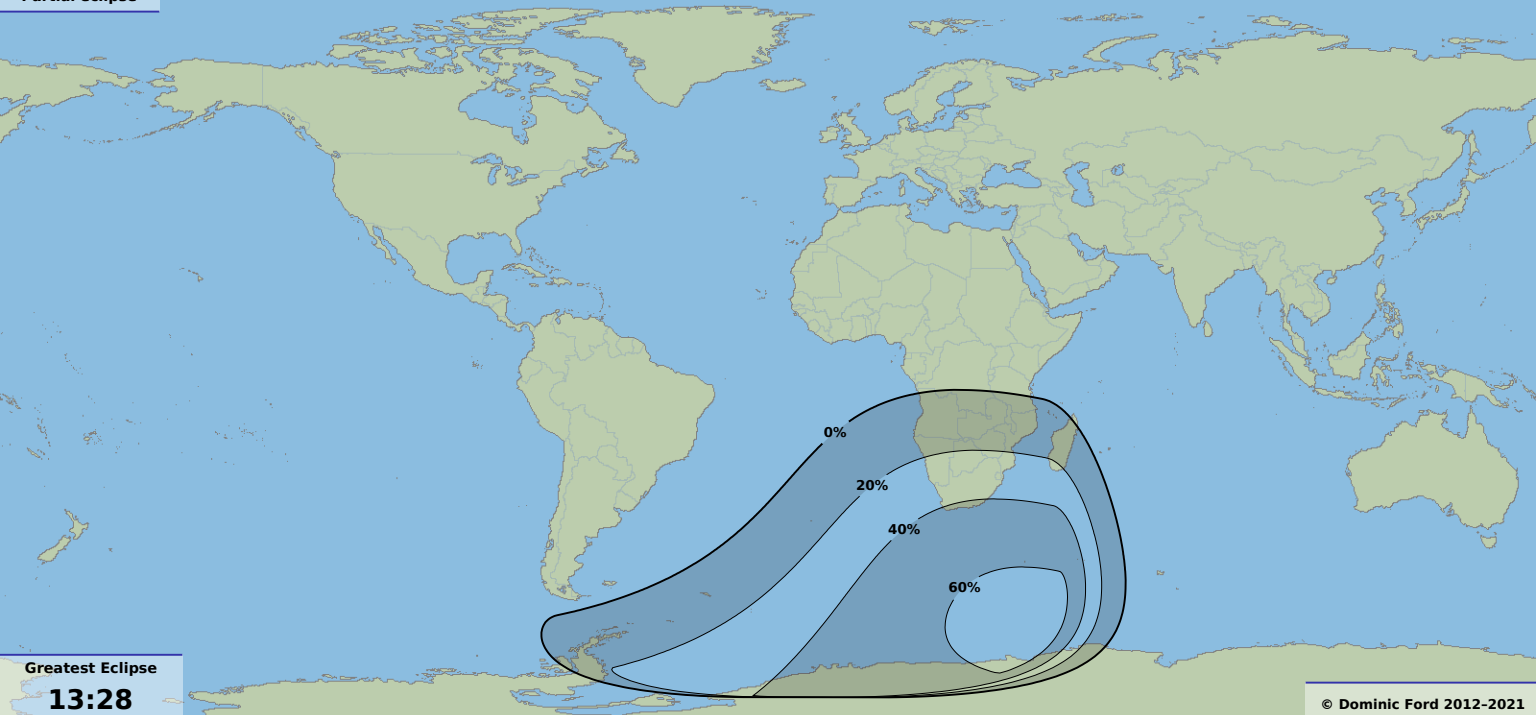

Partial eclipse

Greatest Eclipse

13:28
19 Apr 2004 UTC