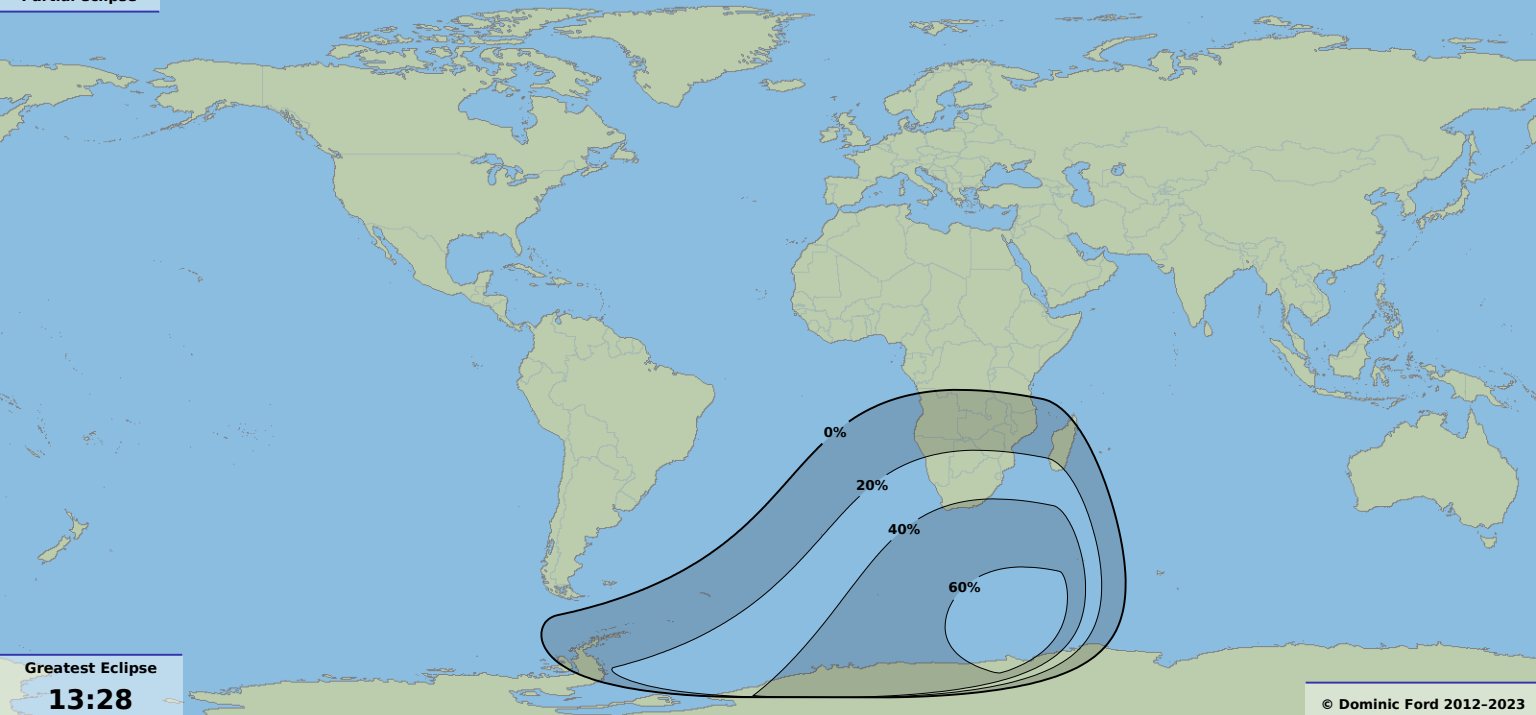

**Partial eclipse**

**Greatest Eclipse**

**13:28**

**19 Apr 2004 UTC**