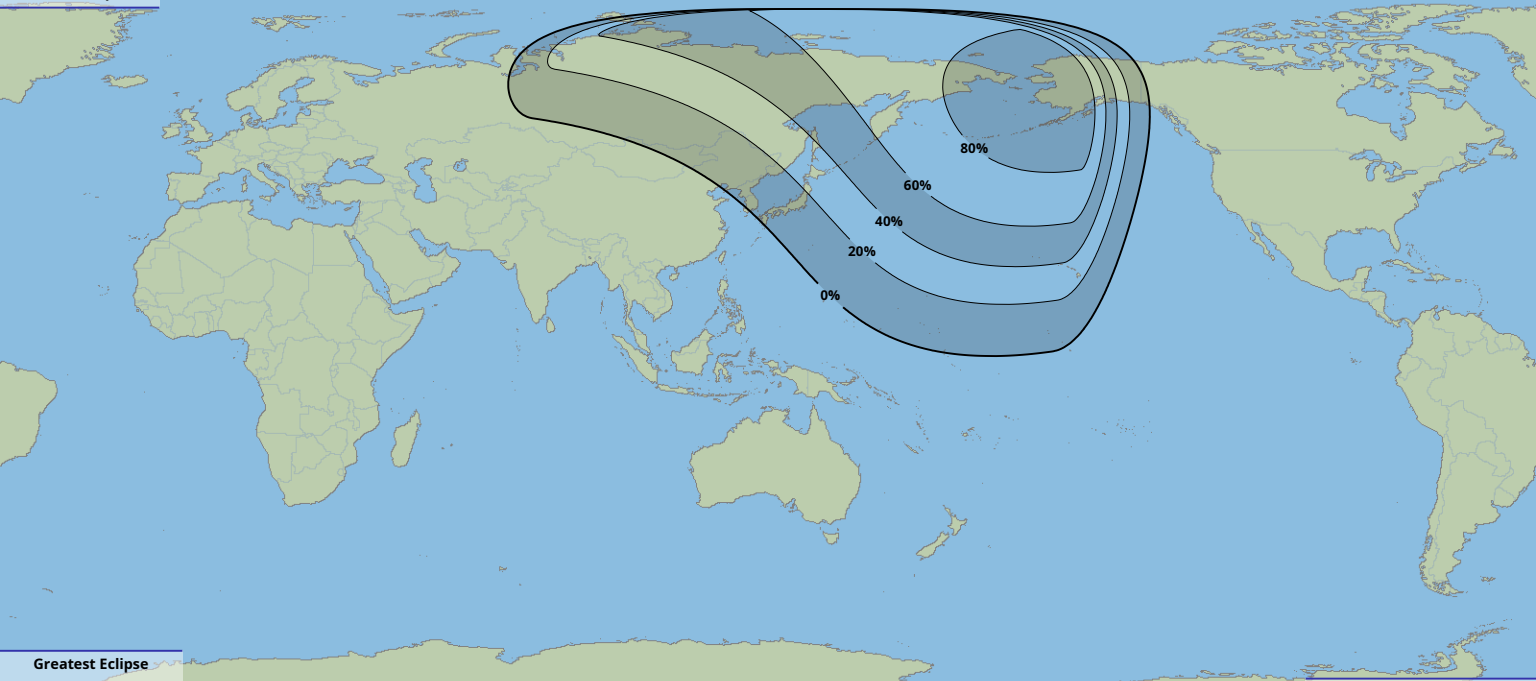

Partial eclipse

Greatest Eclipse

02:58

14 Oct 2004 UTC

© Dominic Ford 2012–2025

<https://in-the-sky.org/>