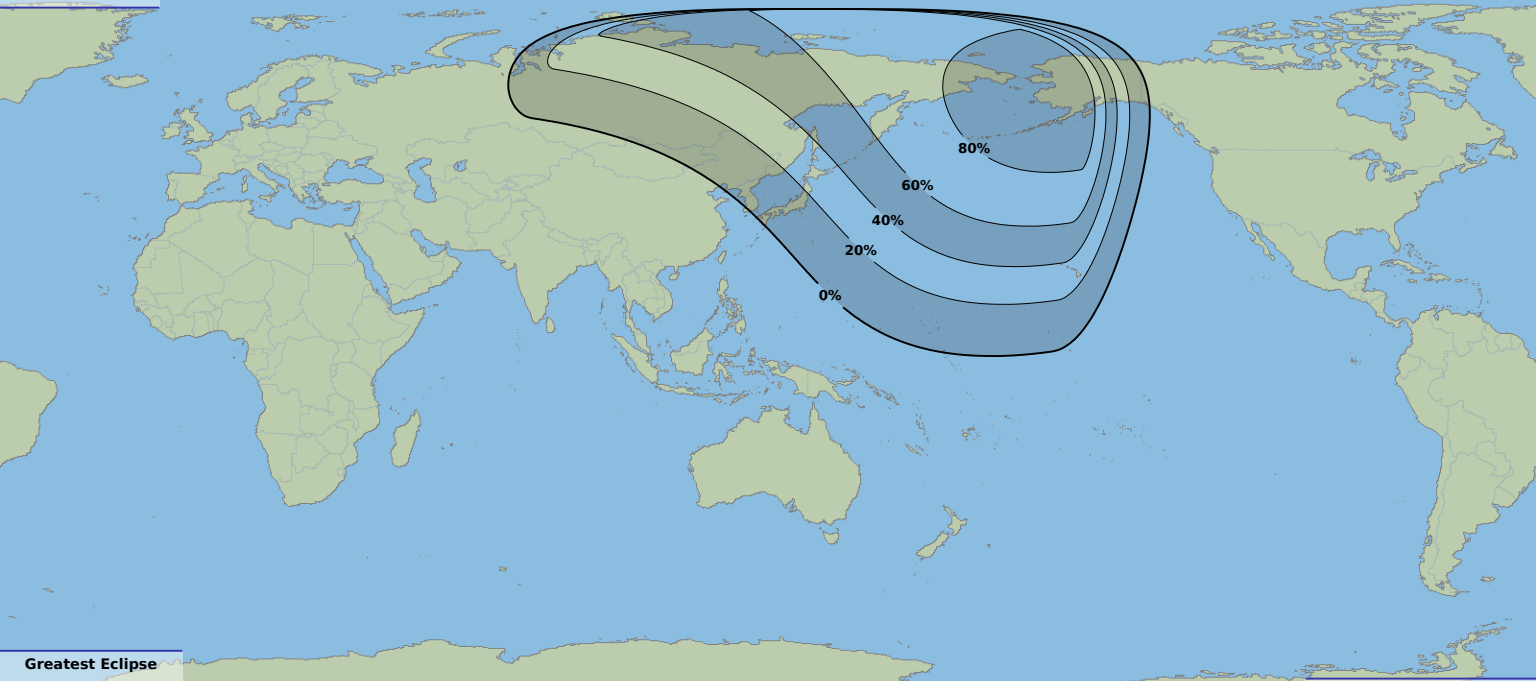

Partial eclipse

Greatest Eclipse

02:58

14 Oct 2004 UTC