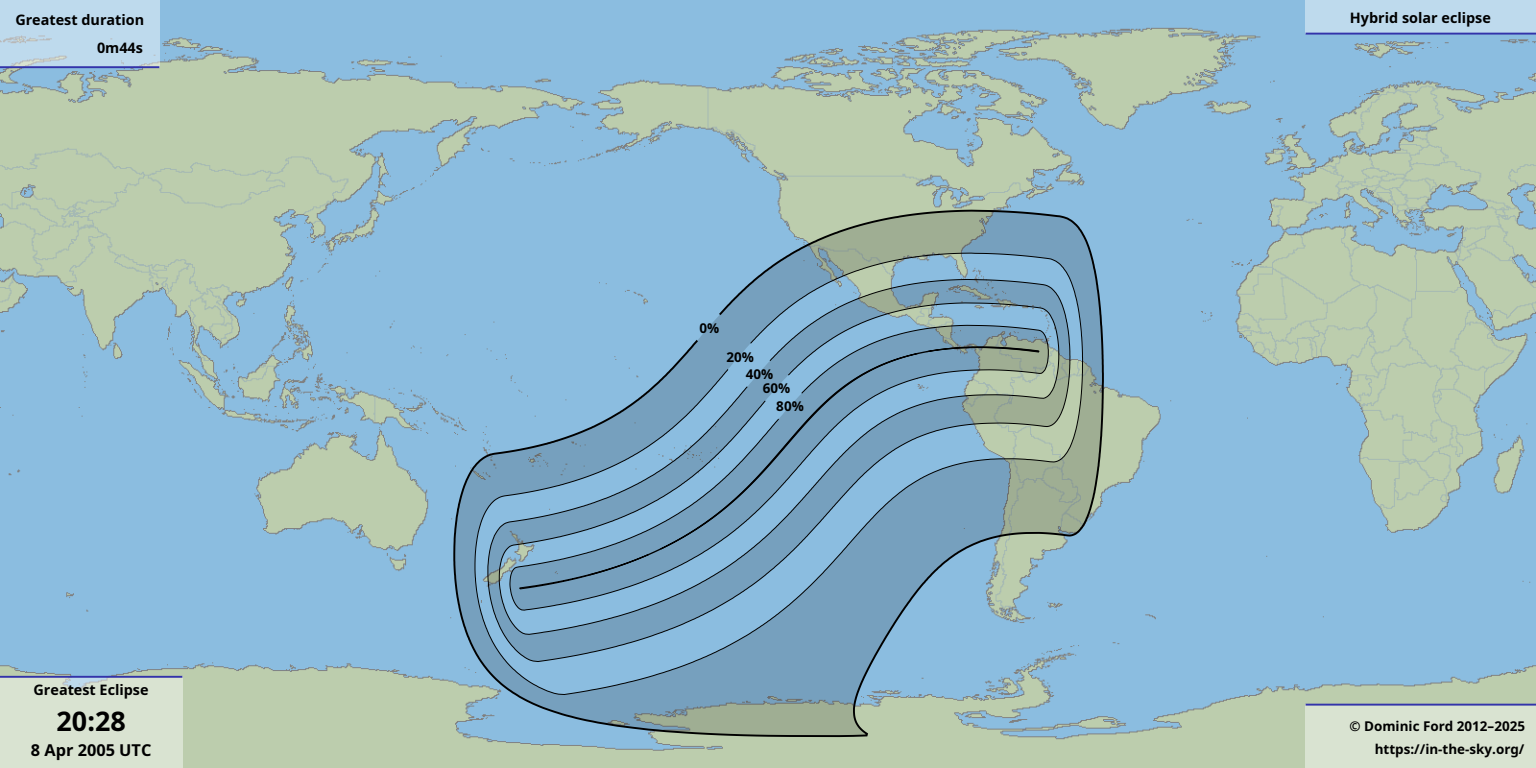

Greatest duration

0m44s

Greatest Eclipse

20:28

8 Apr 2005 UTC