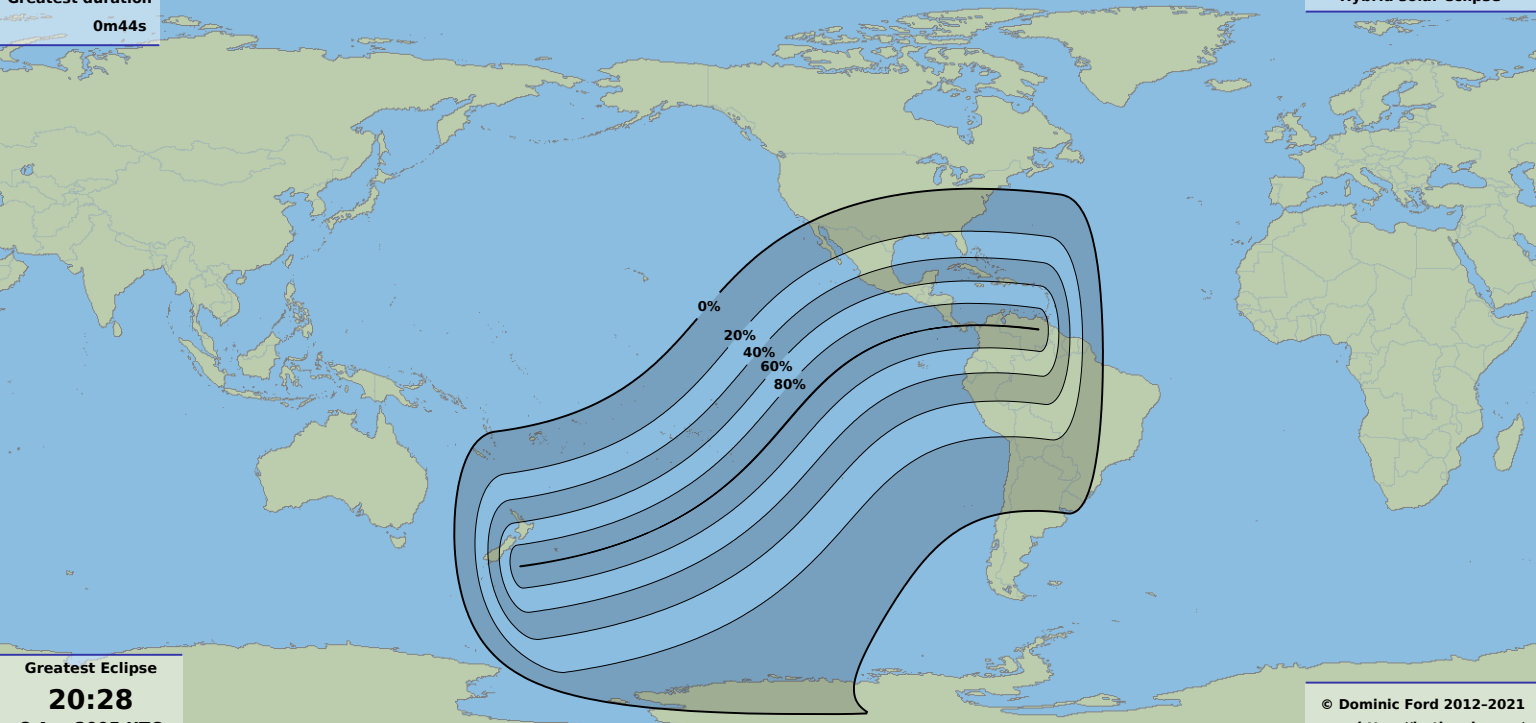

Greatest duration

0m44s

Hybrid solar eclipse

0%  
20%  
40%  
60%  
80%

Greatest Eclipse

20:28

8 Apr 2005 UTC

© Dominic Ford 2012-2021