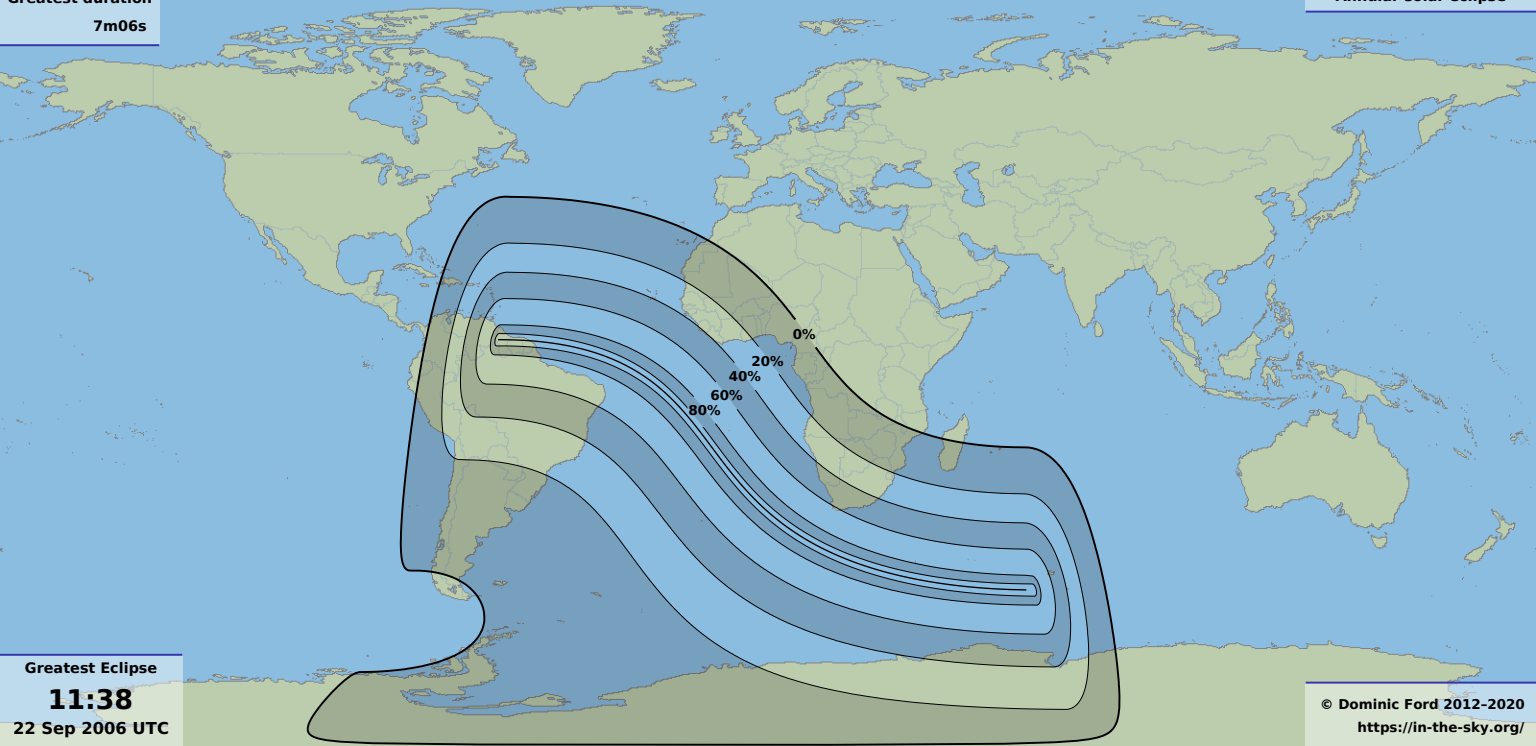

Greatest duration

7m06s

Annular solar eclipse

Greatest Eclipse

11:38

22 Sep 2006 UTC

© Dominic Ford 2012-2020

<https://in-the-sky.org/>