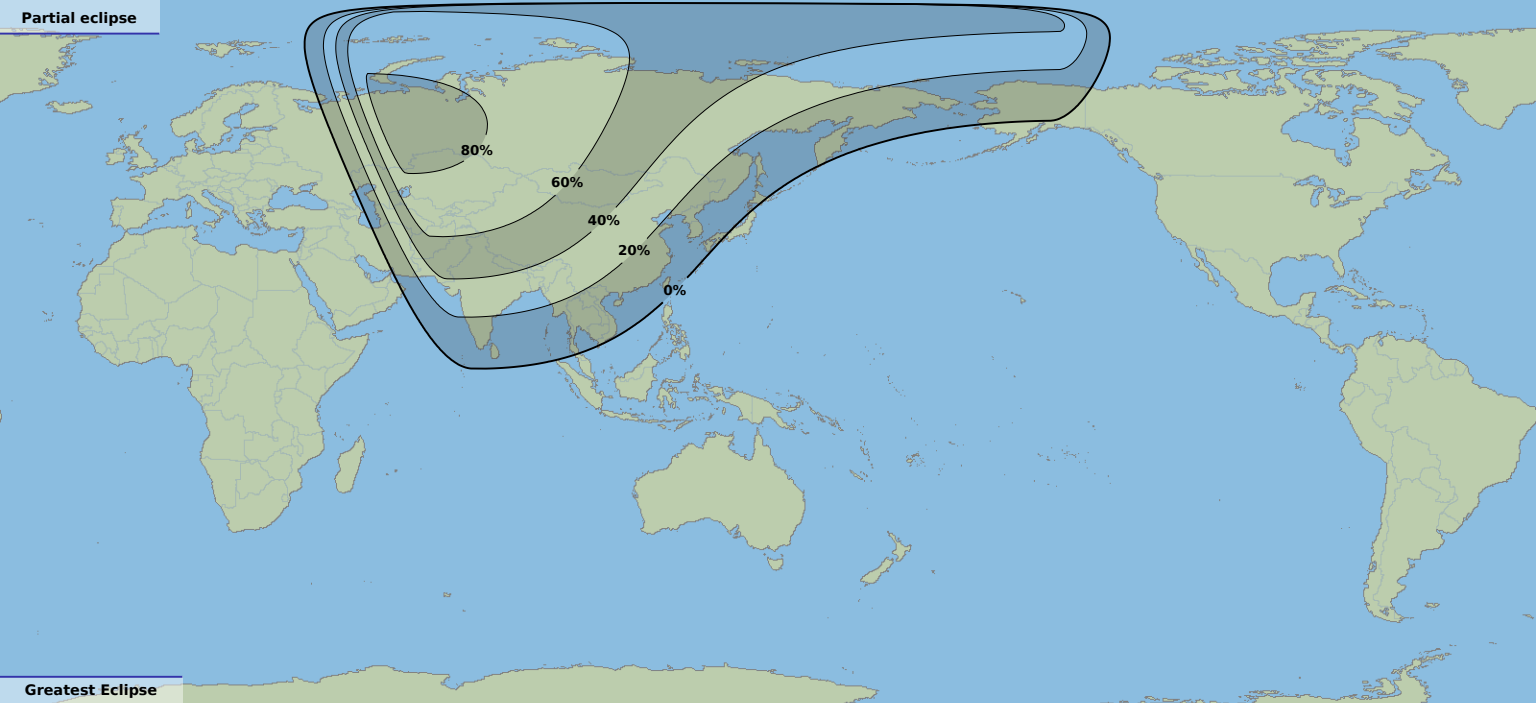

Partial eclipse

Greatest Eclipse

02:28

19 Mar 2007 UTC