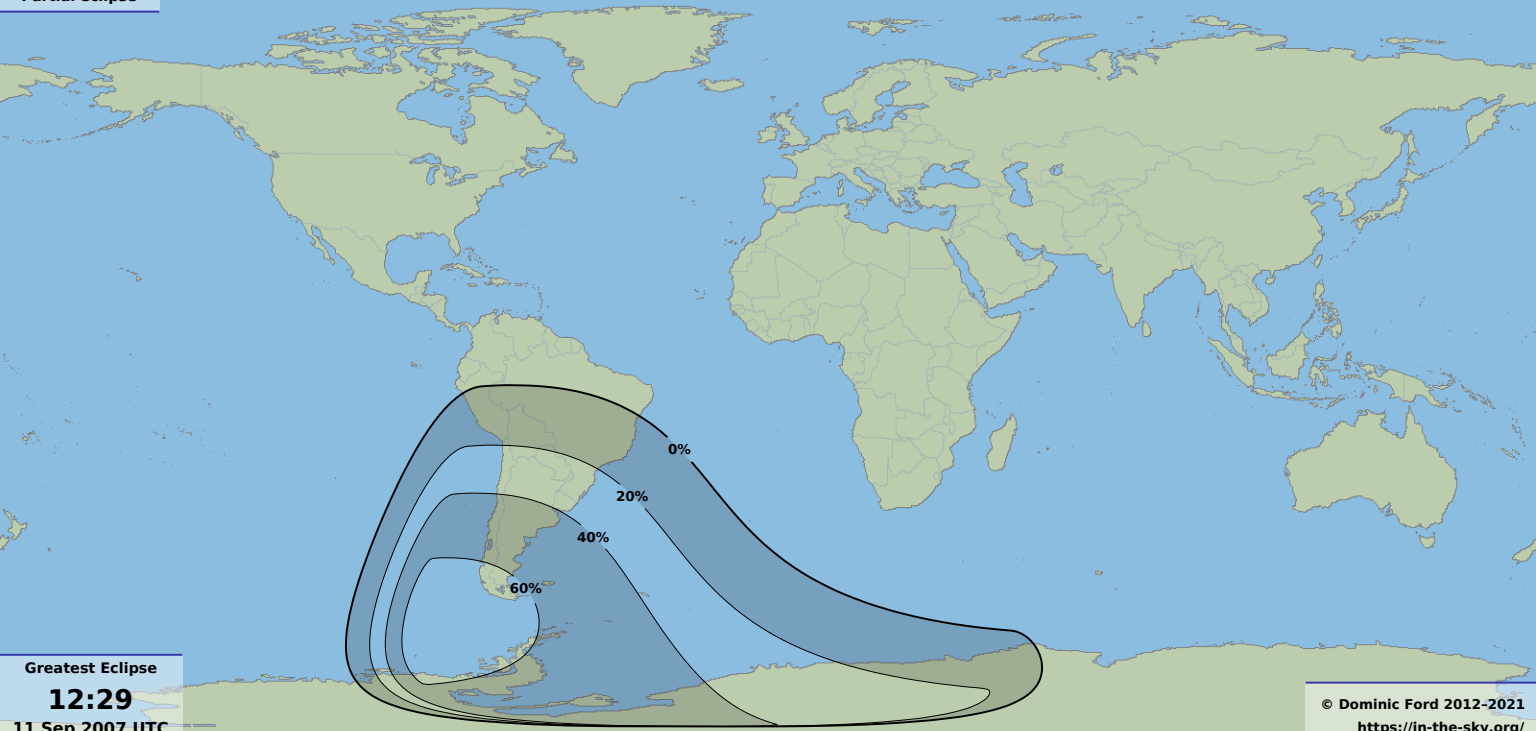

Partial eclipse

Greatest Eclipse

12:29

11 Sep 2007 UTC