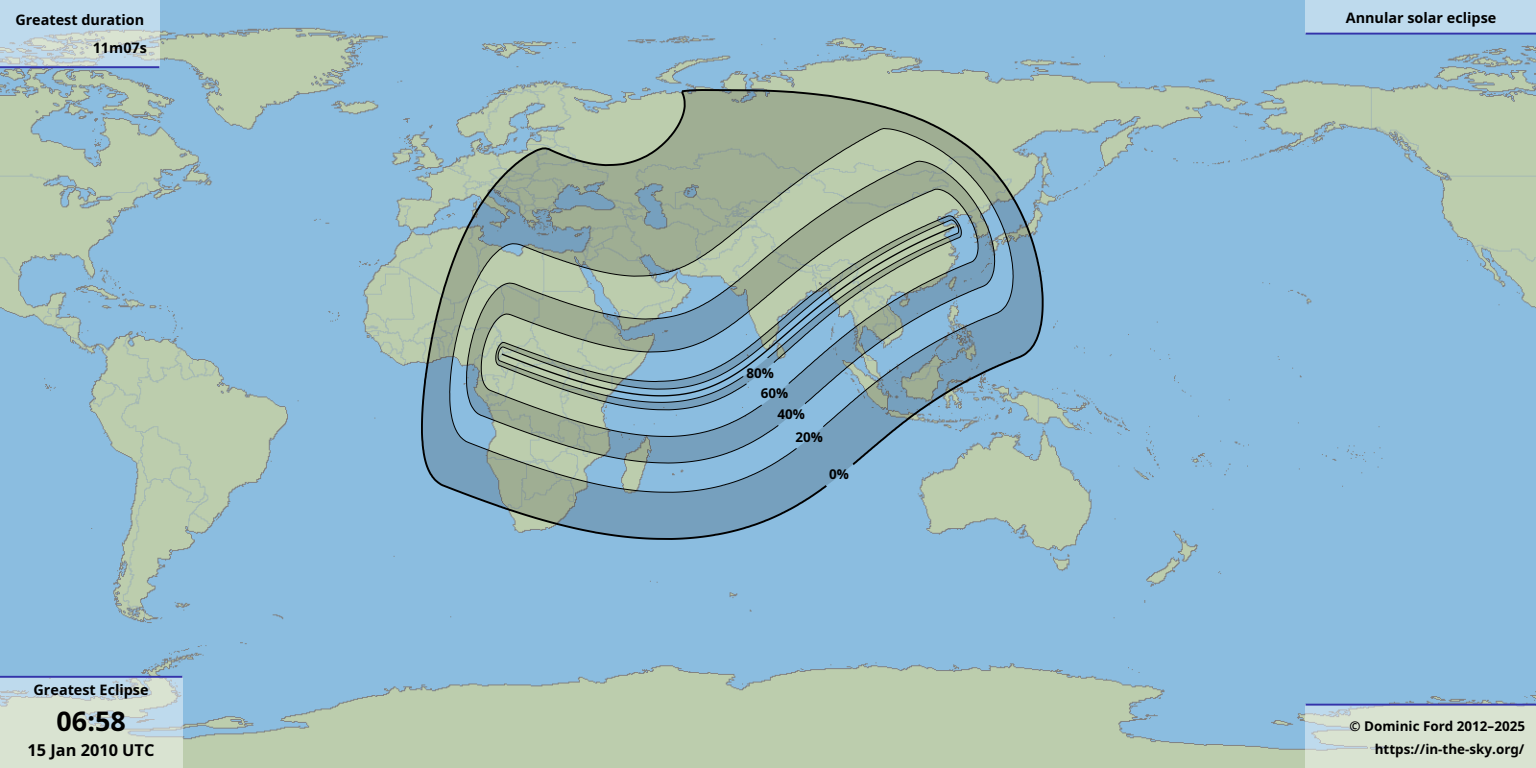

Greatest duration

11m07s

Greatest Eclipse

06:58

15 Jan 2010 UTC