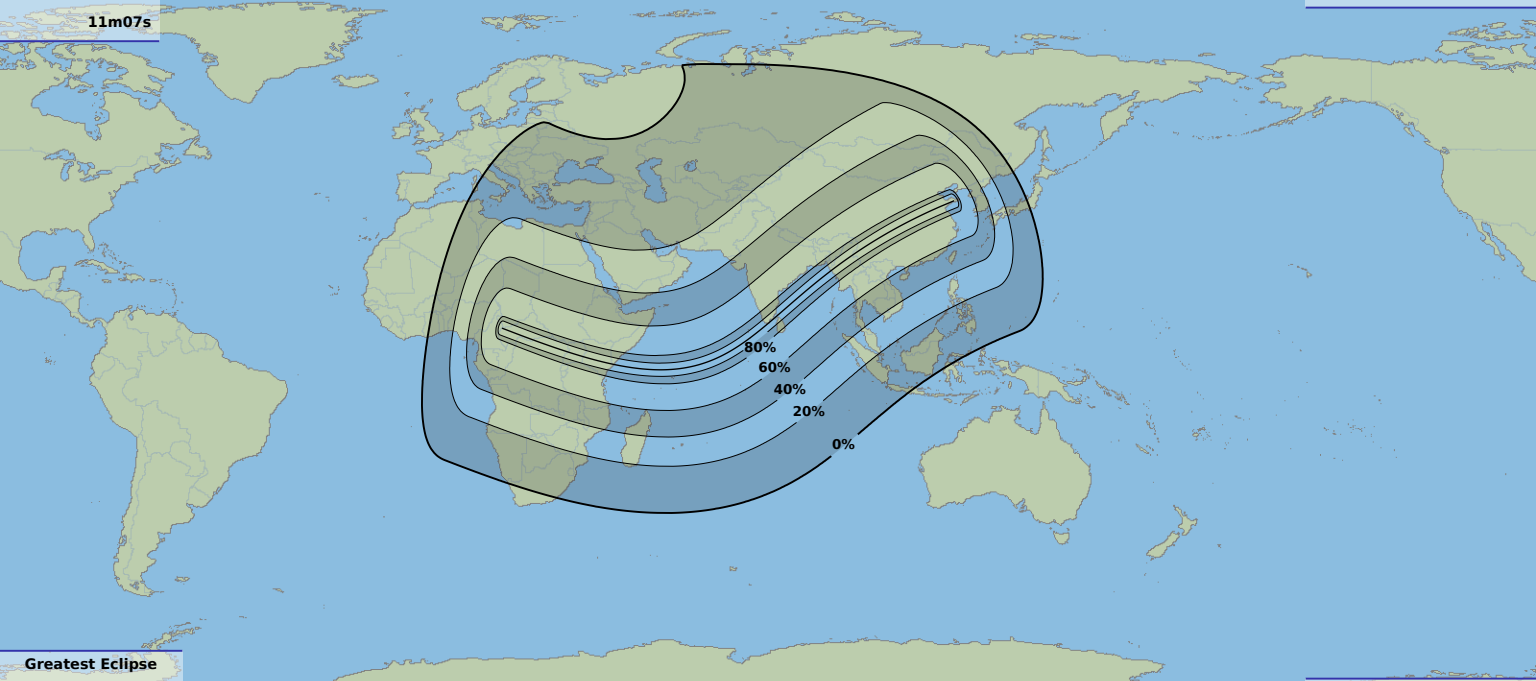

Greatest duration

11m07s

Annular solar eclipse

Greatest Eclipse

06:58

15 Jan 2010 UTC

© Dominic Ford 2012-2020

<https://in-the-sky.org/>