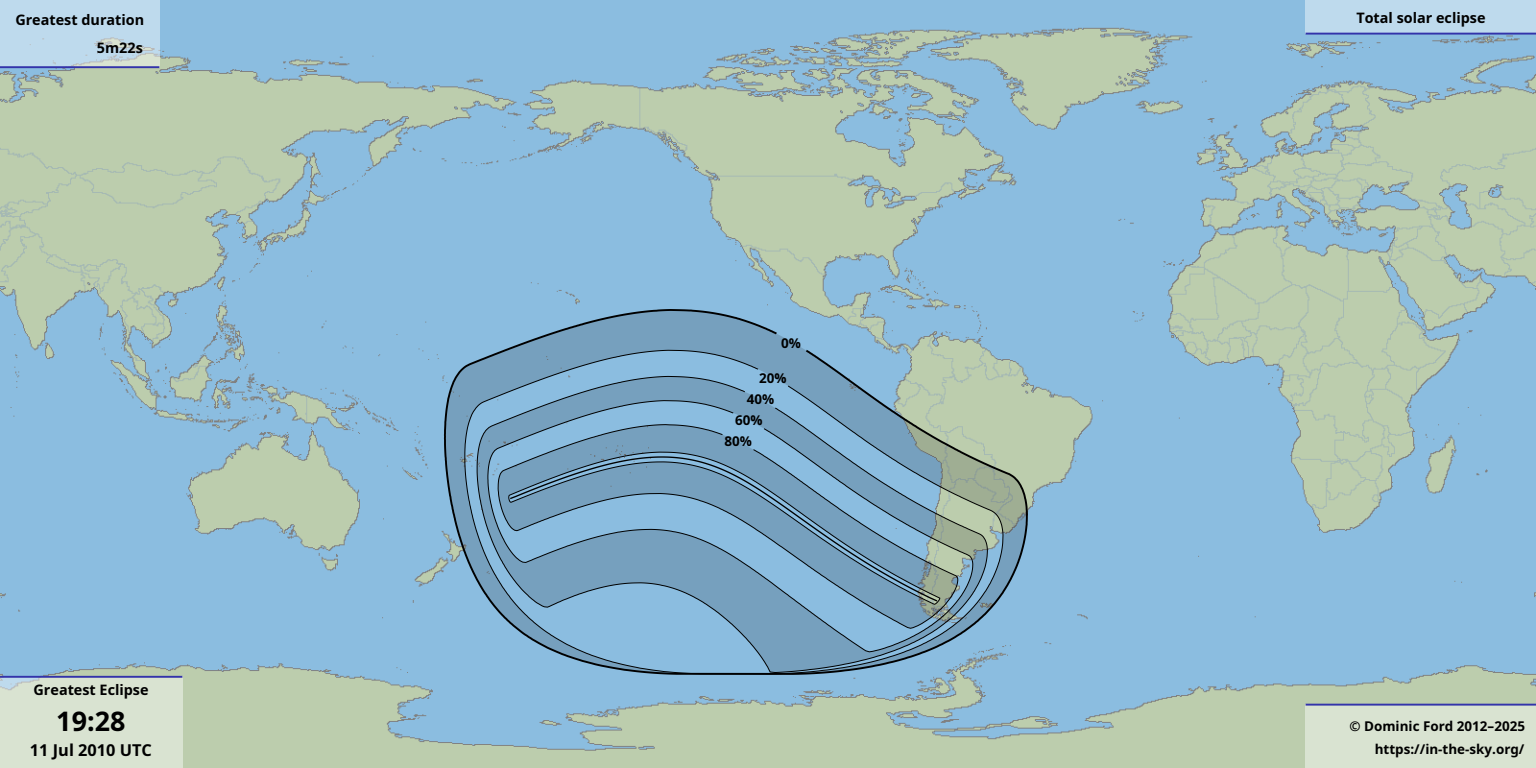

Greatest duration

5m22s

Greatest Eclipse

19:28

11 Jul 2010 UTC