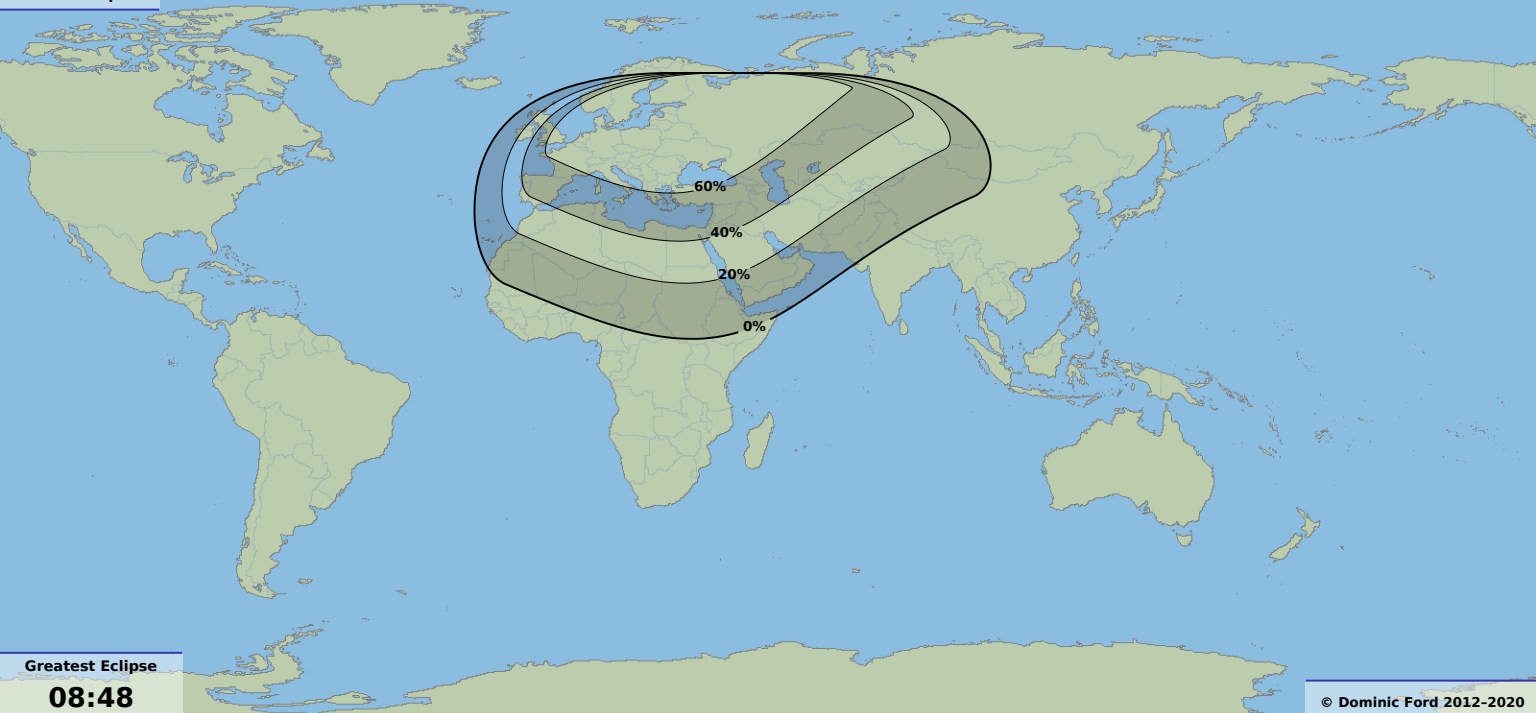

Partial eclipse

Greatest Eclipse

08:48

4 Jan 2011 UTC