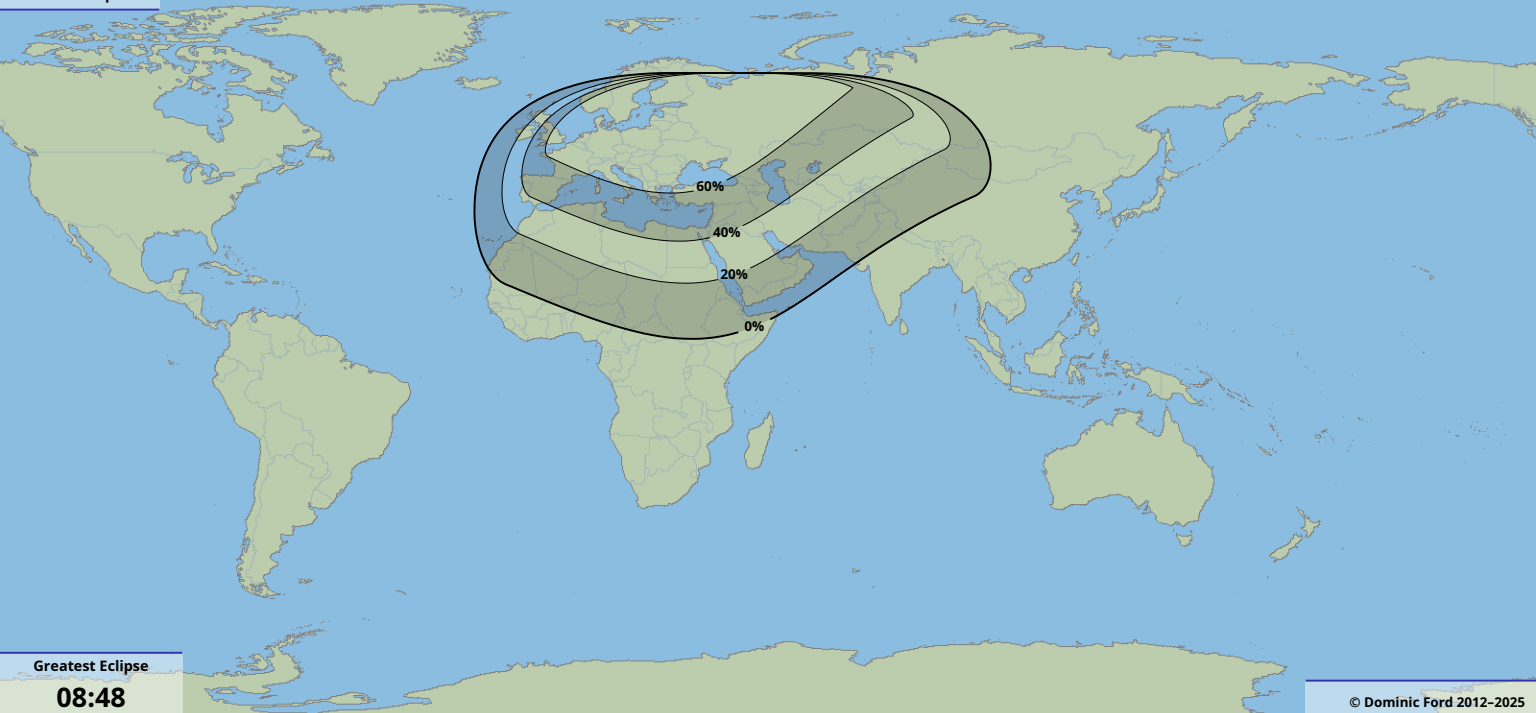

Partial eclipse

Greatest Eclipse

08:48

4 Jan 2011 UTC