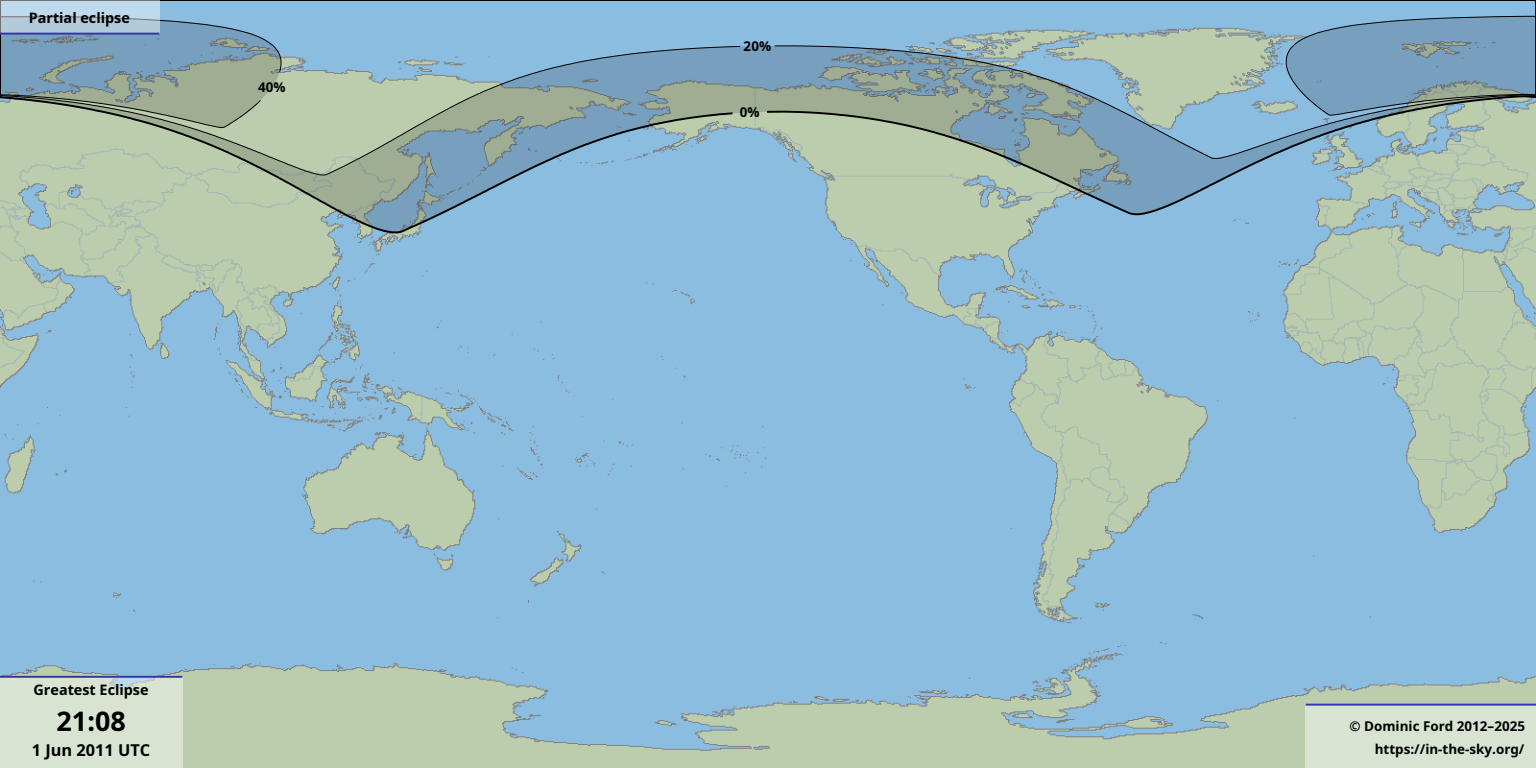

Partial eclipse

40%

20%

0%

Greatest Eclipse

21:08

1 Jun 2011 UTC

© Dominic Ford 2012–2025

<https://in-the-sky.org/>