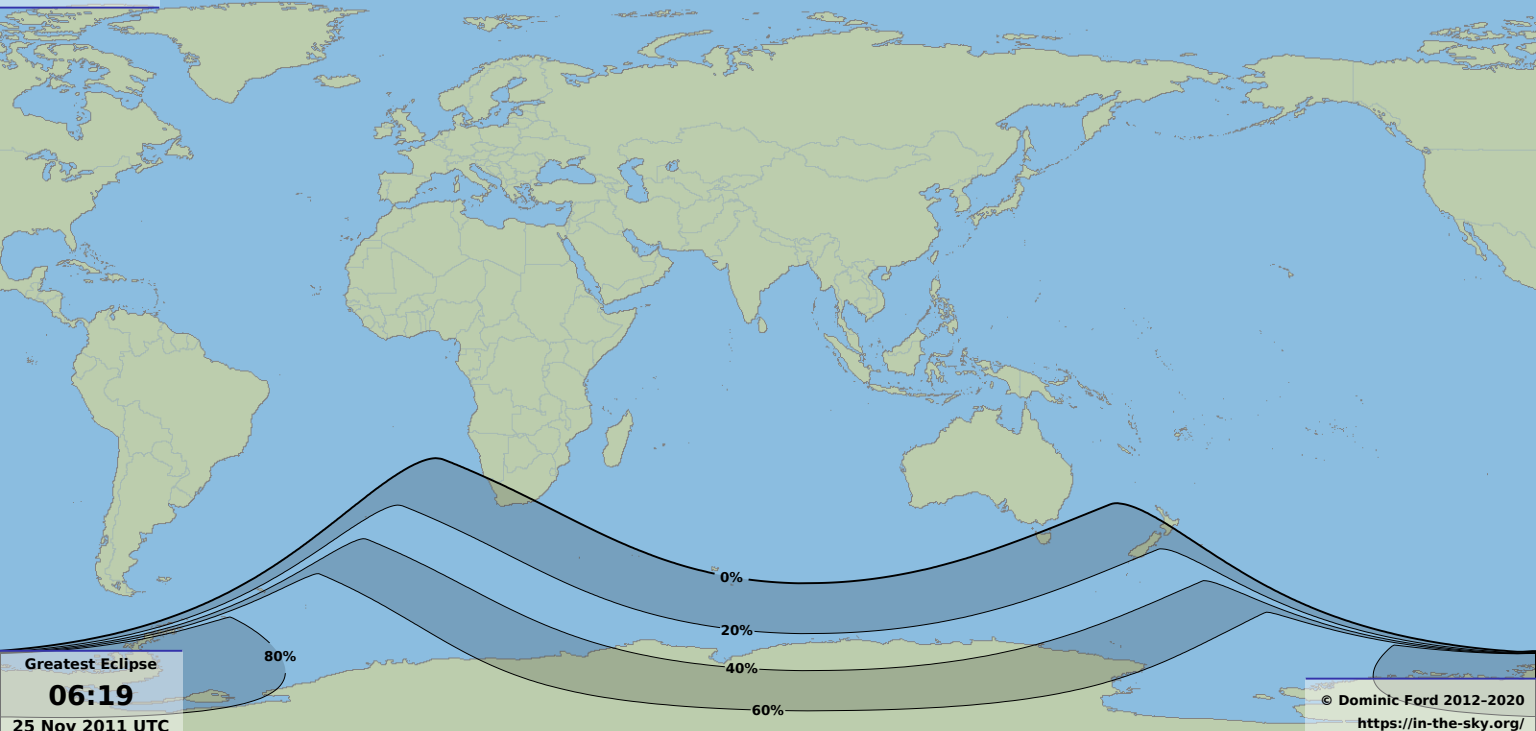

Partial eclipse

Greatest Eclipse

06:19

25 Nov 2011 UTC

© Dominic Ford 2012-2020

<https://in-the-sky.org/>