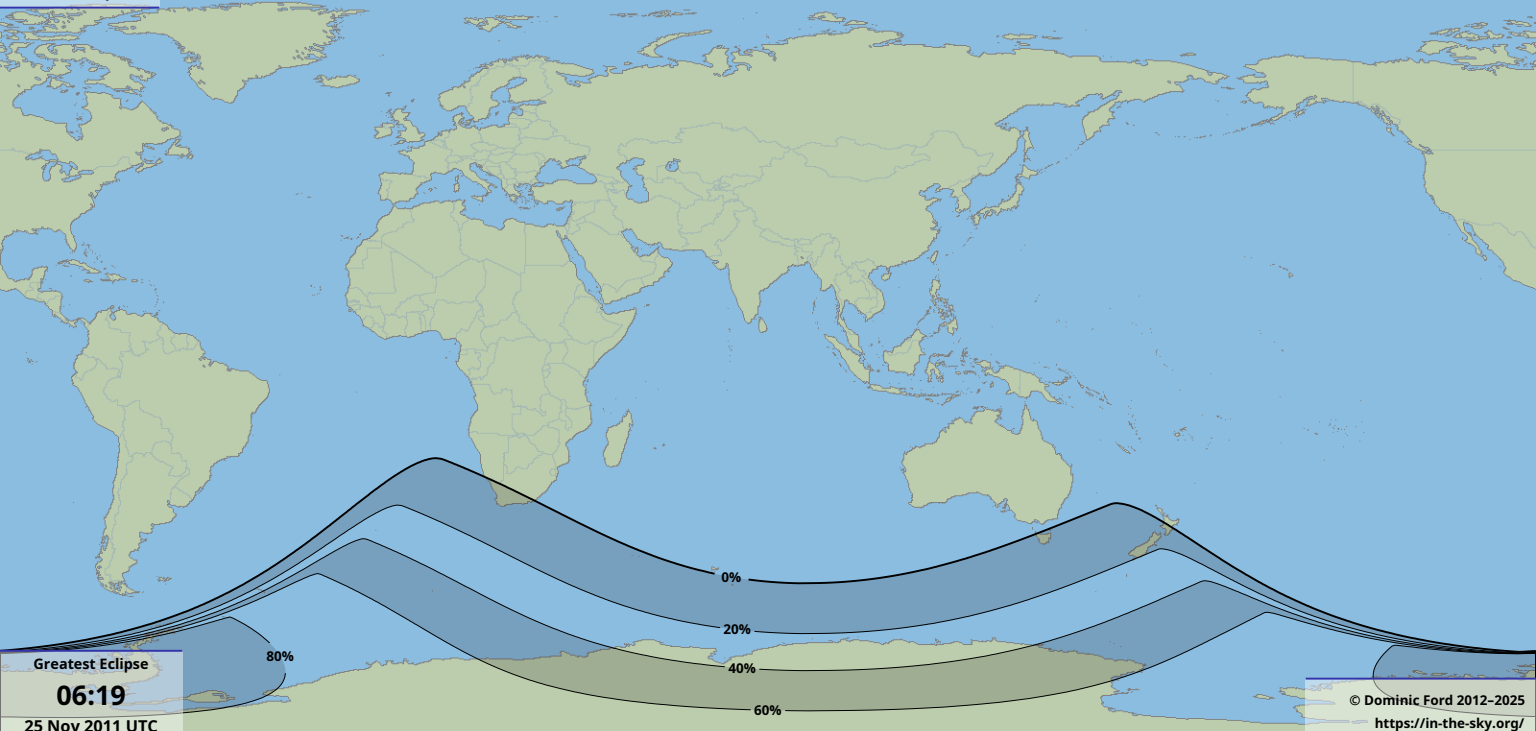

Partial eclipse

Greatest Eclipse
06:19
25 Nov 2011 UTC