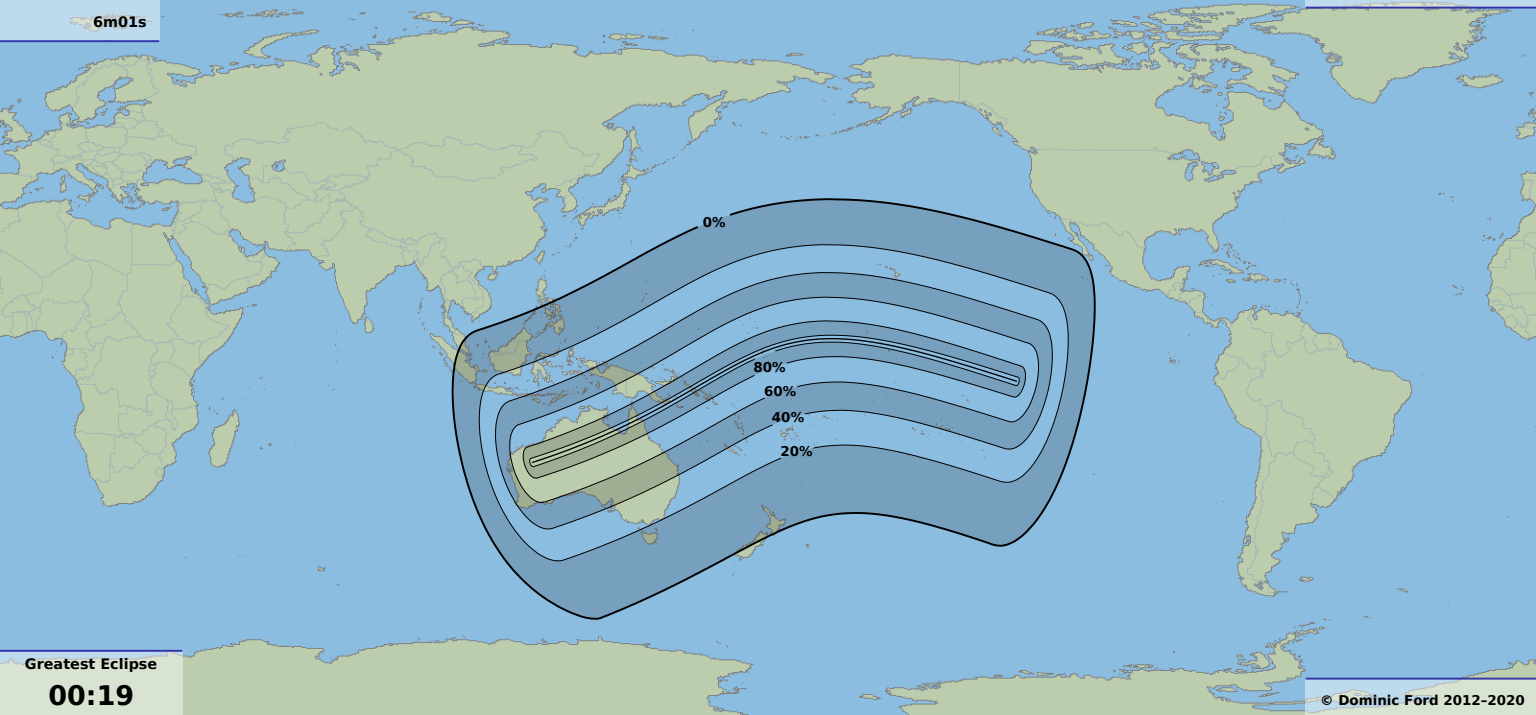

Greatest duration

6m01s

Annular solar eclipse

Greatest Eclipse

00:19

10 May 2013 UTC

© Dominic Ford 2012-2020

<https://in-the-sky.org/>