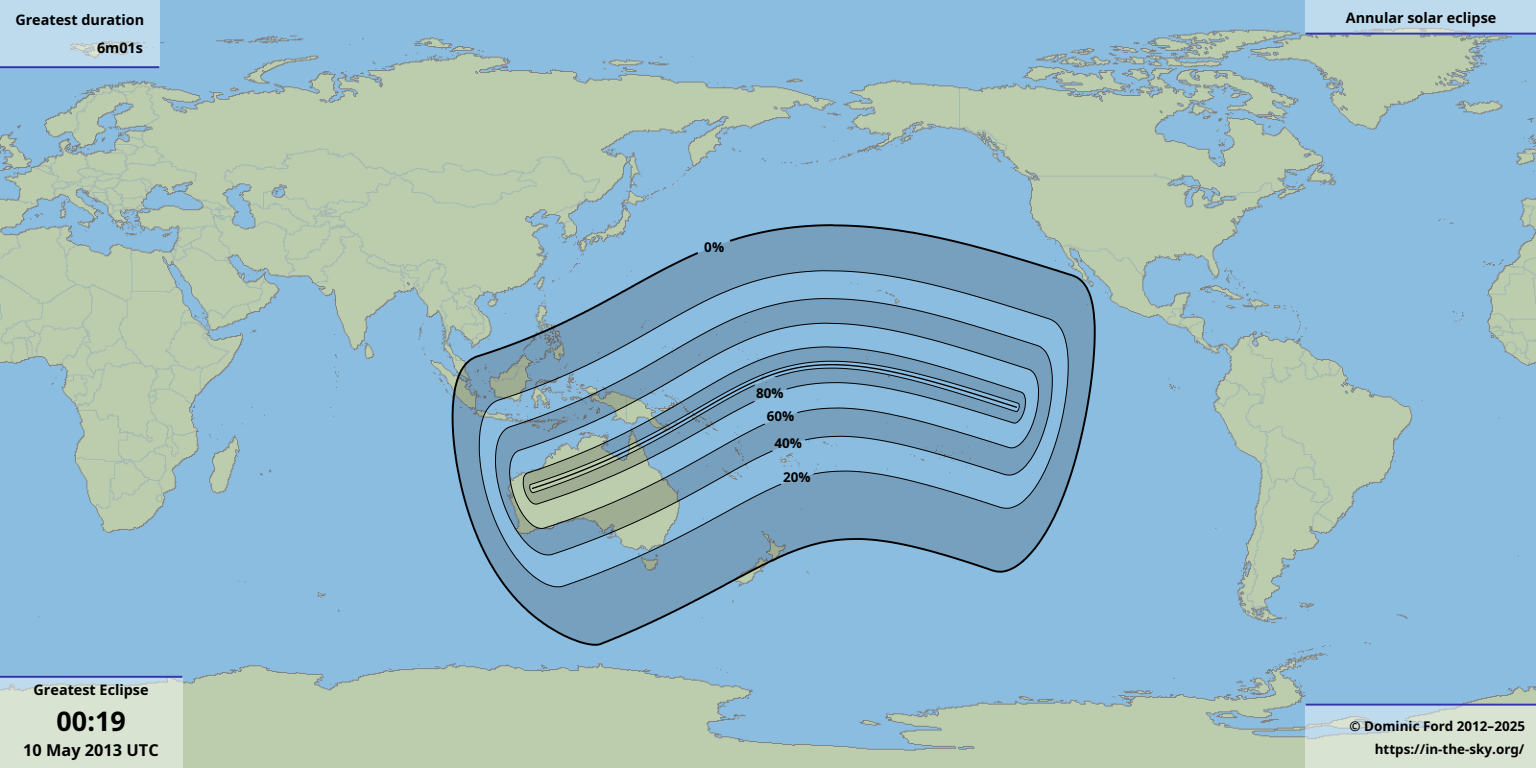

Greatest duration

6m01s

Greatest Eclipse

00:19

10 May 2013 UTC