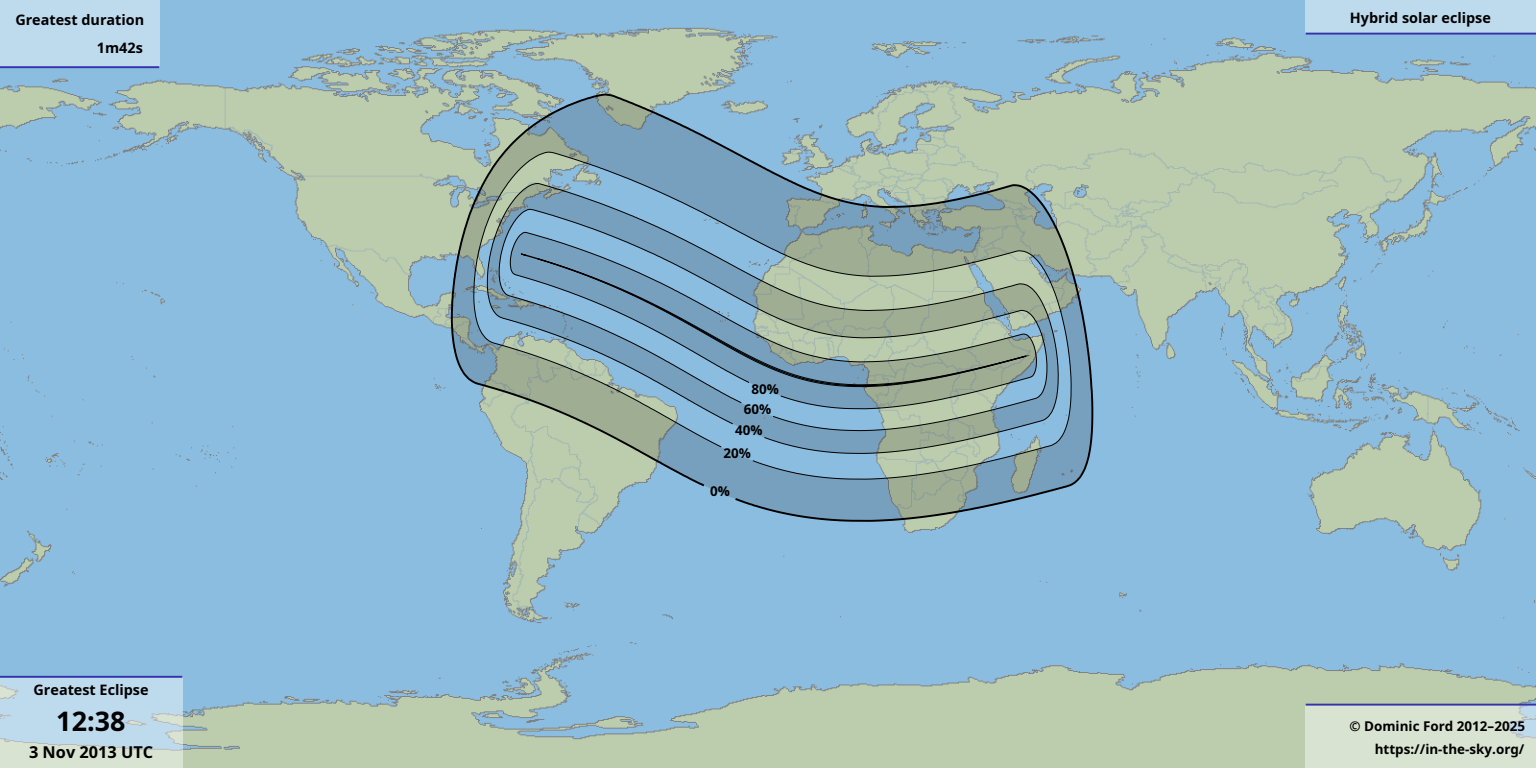

Greatest duration
1m42s

Greatest Eclipse
12:38
3 Nov 2013 UTC