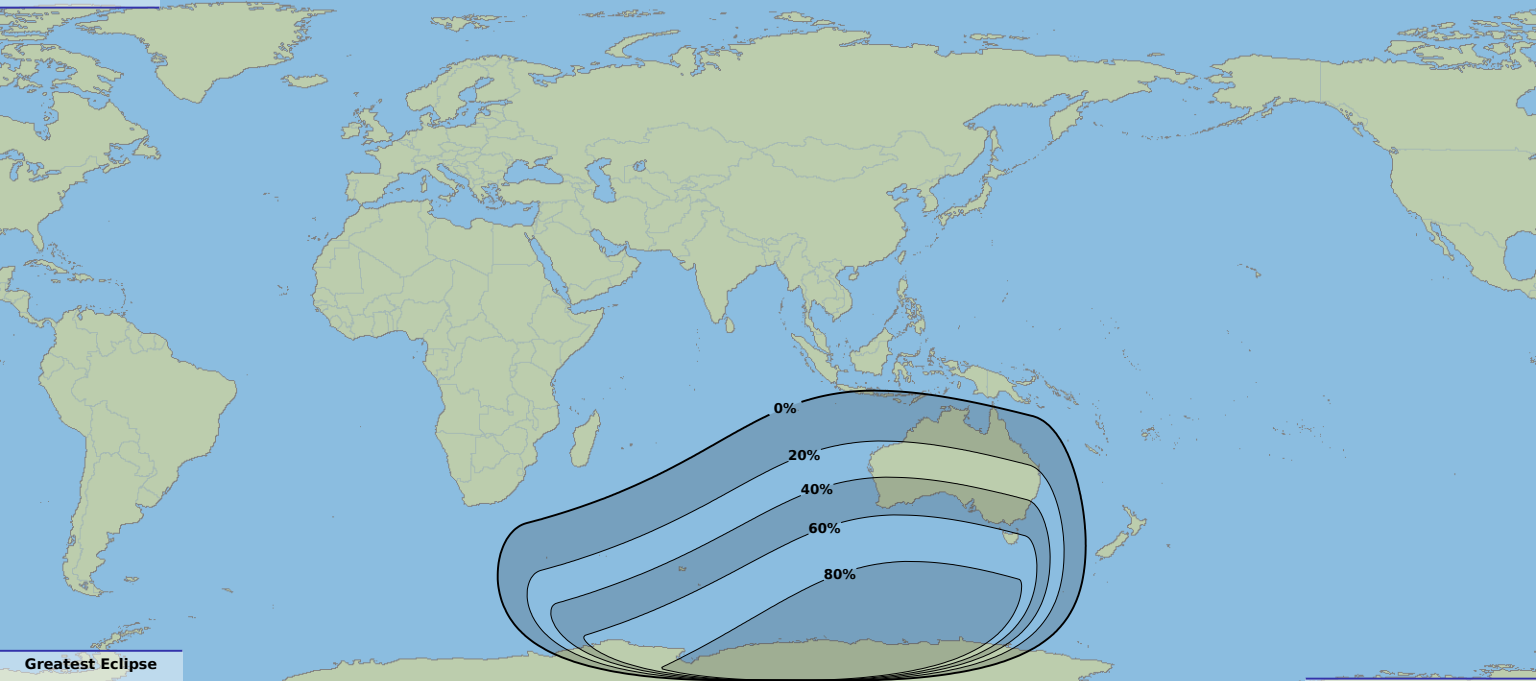

Partial eclipse

Greatest Eclipse

05:58
29 Apr 2014 UTC