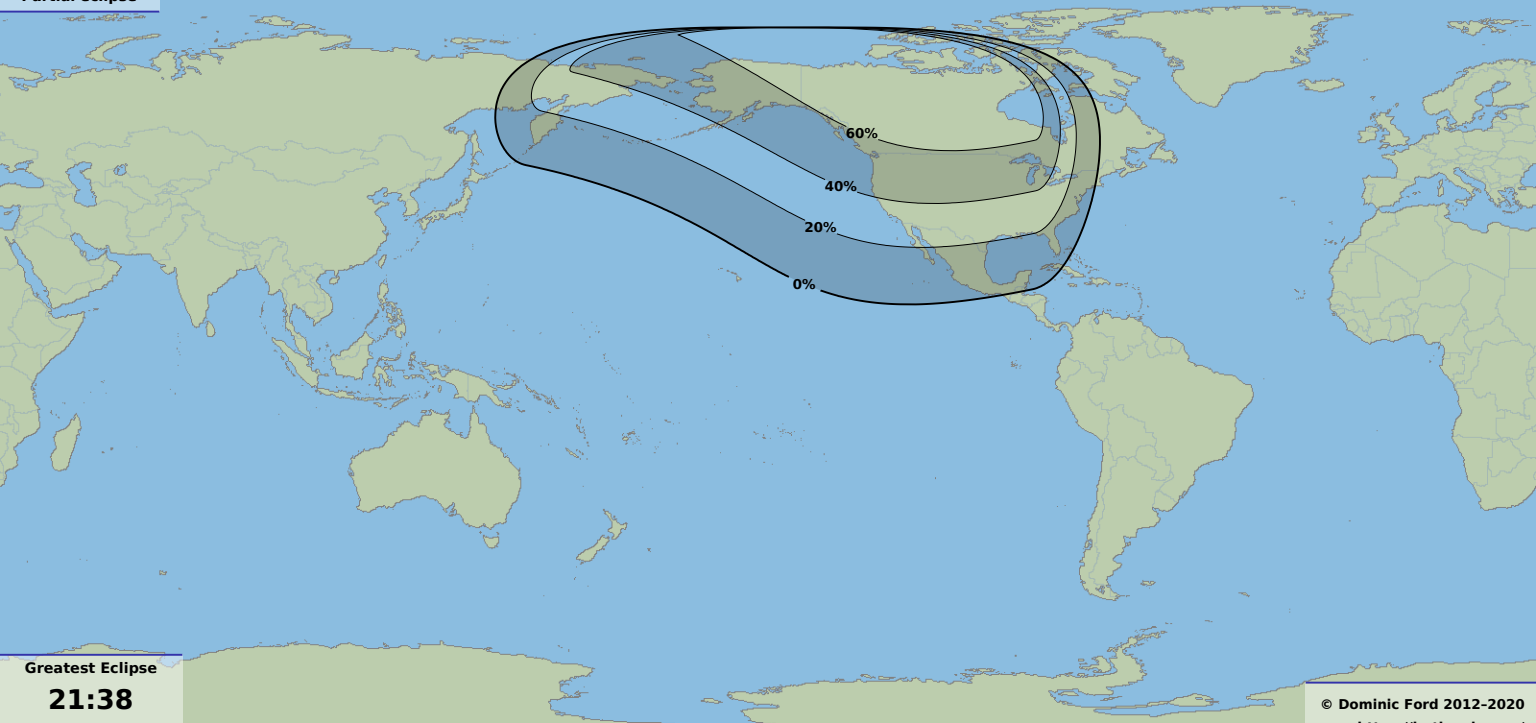

Partial eclipse

Greatest Eclipse

21:38

23 Oct 2014 UTC