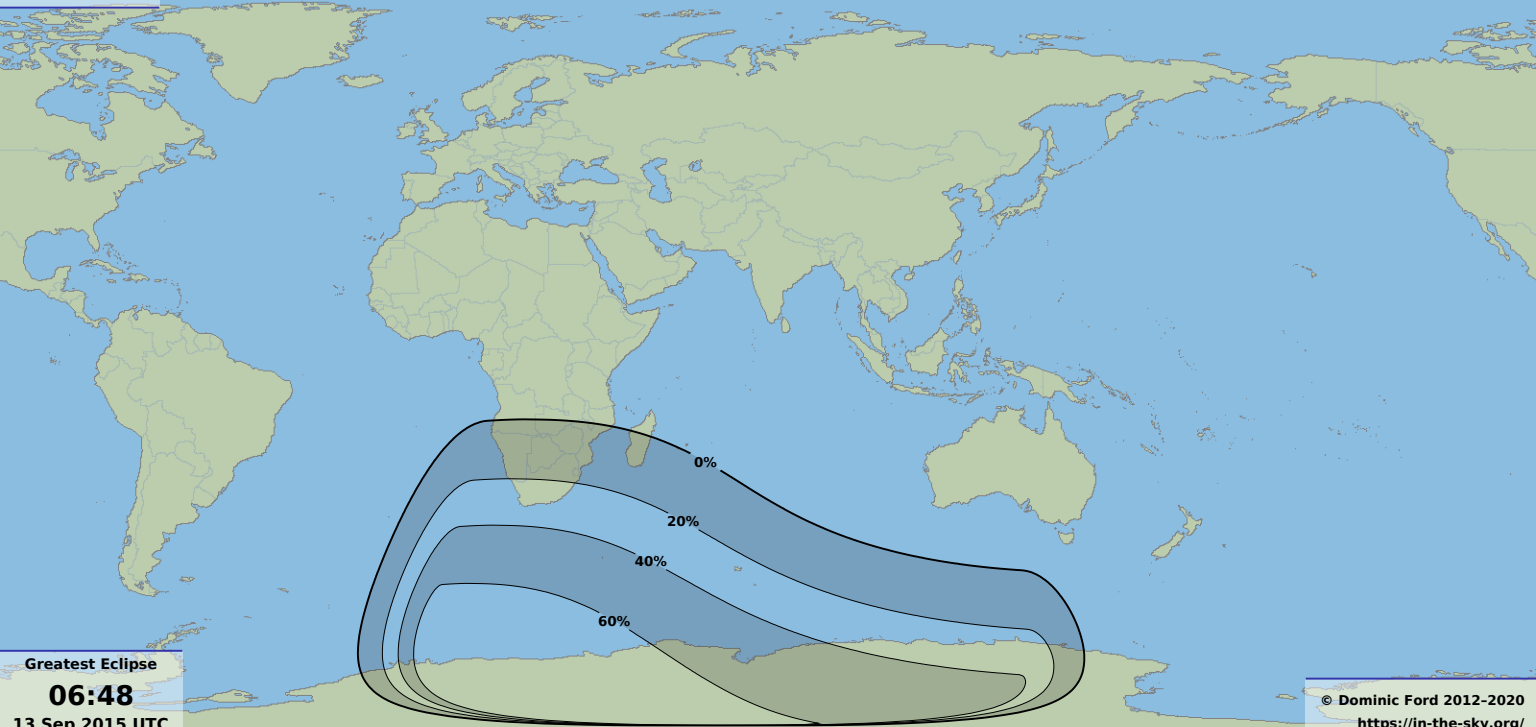

Partial eclipse

Greatest Eclipse

06:48

13 Sep 2015 UTC