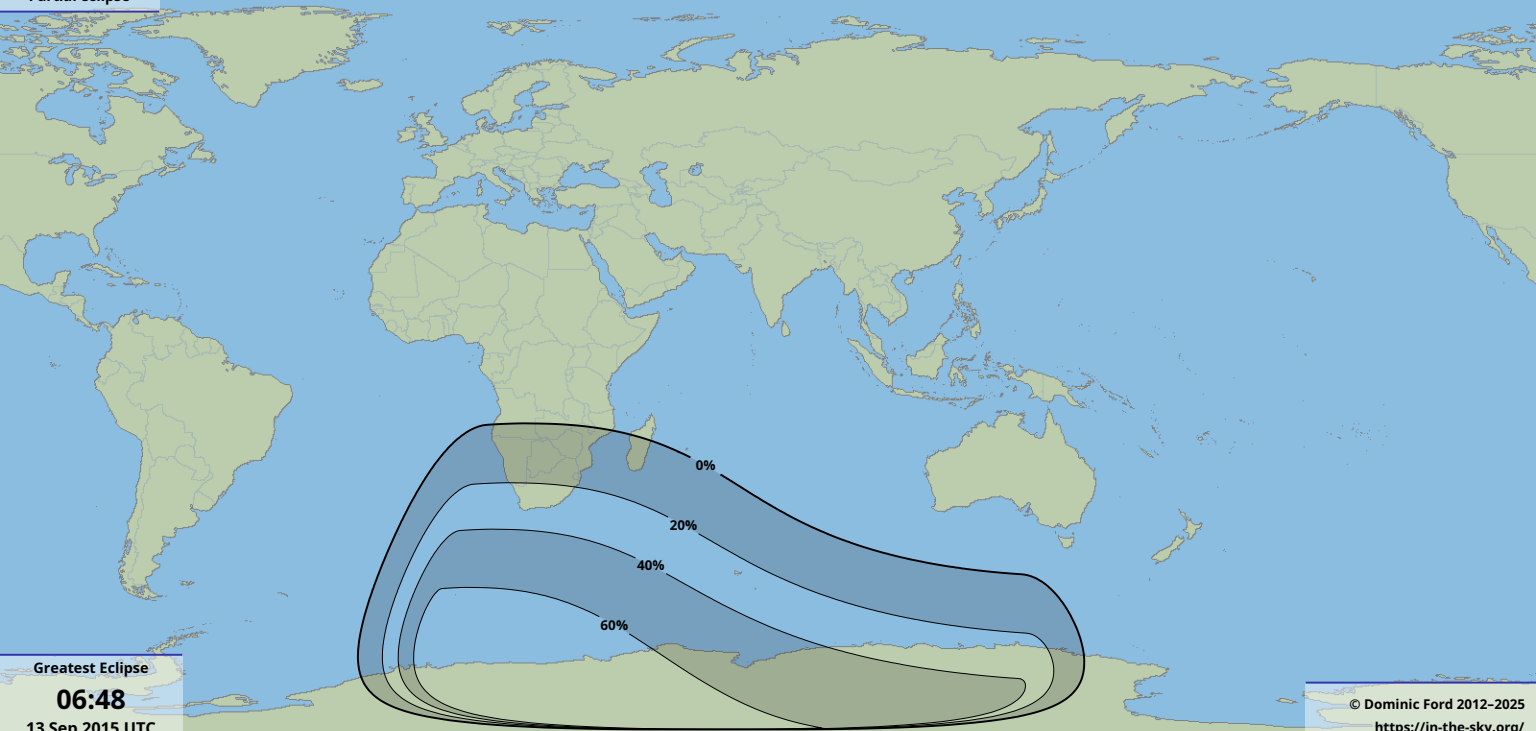

Partial eclipse

Greatest Eclipse

**06:48**

13 Sep 2015 UTC

© Dominic Ford 2012–2025

<https://in-the-sky.org/>