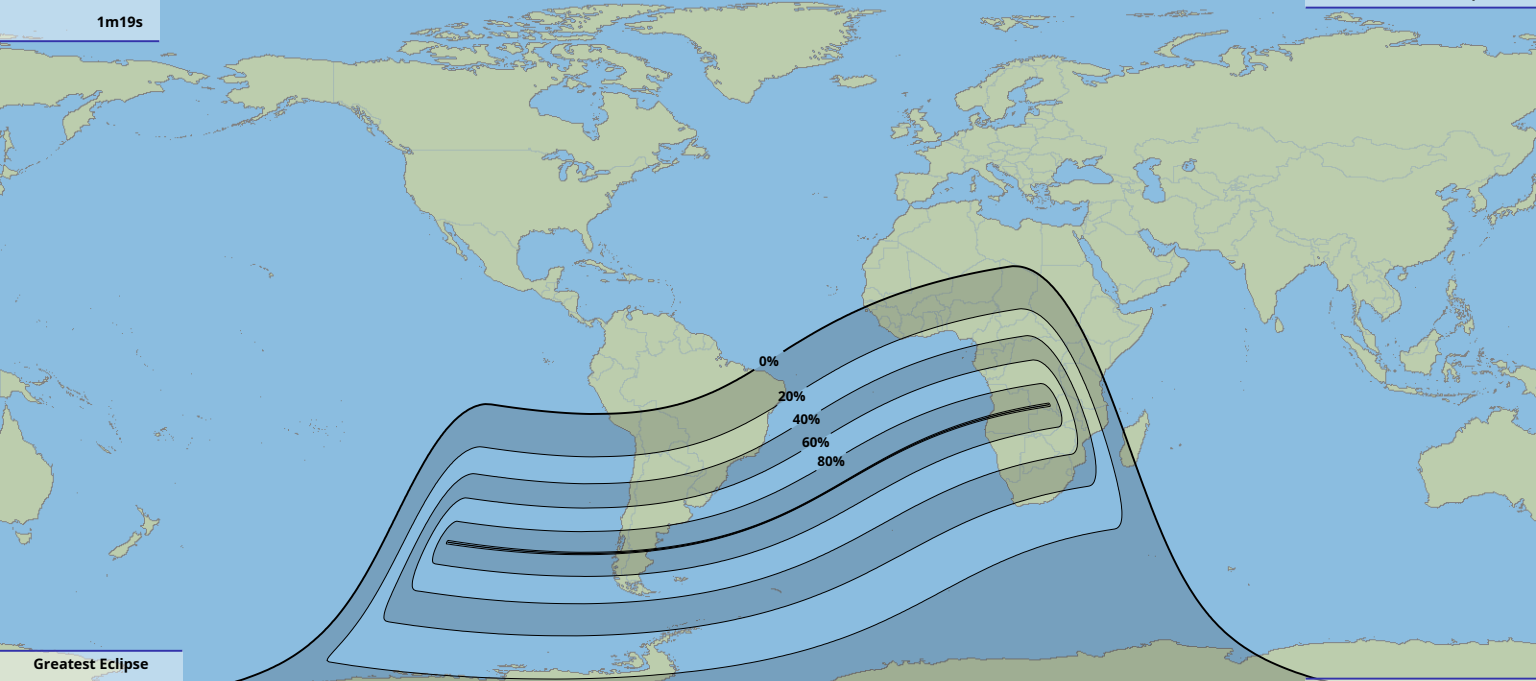

Greatest duration
1m19s

Greatest Eclipse
14:48
26 Feb 2017 UTC