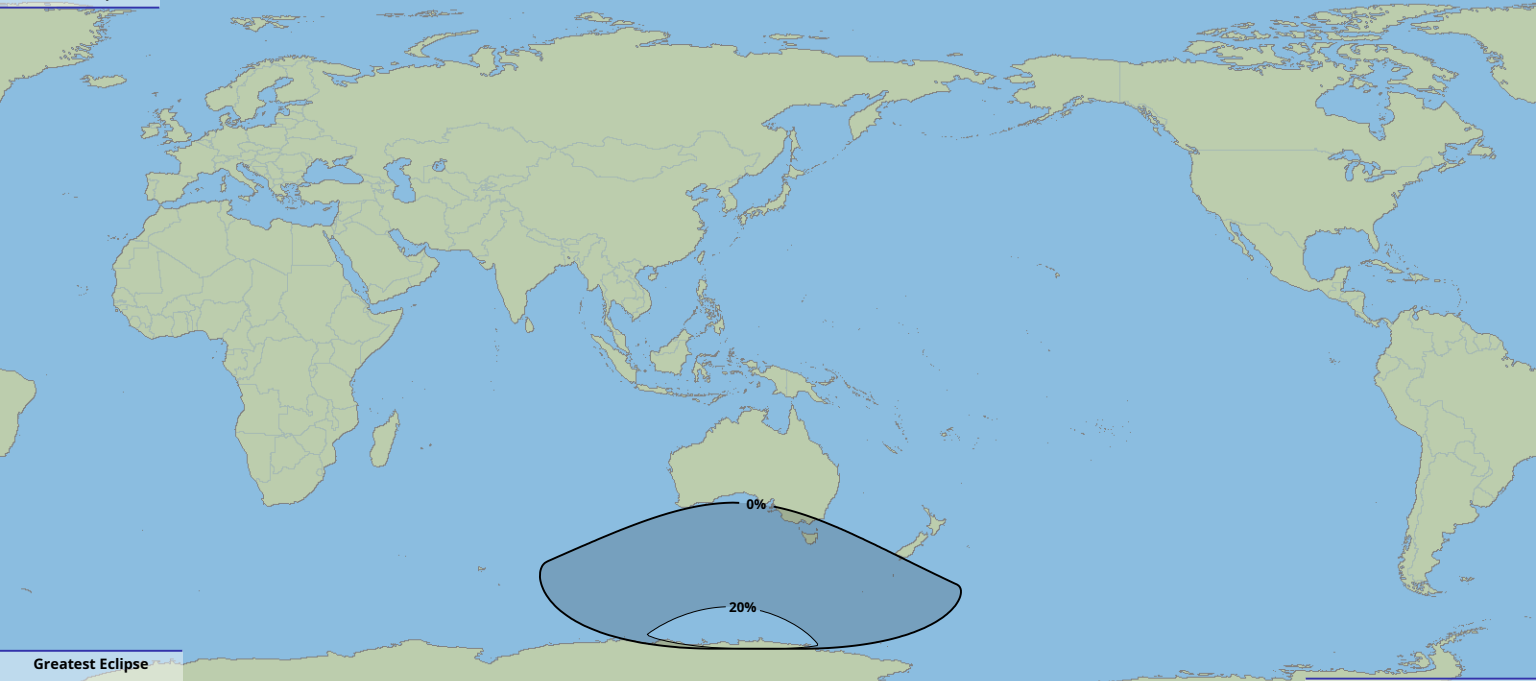

Partial eclipse

Greatest Eclipse

02:58

13 Jul 2018 UTC