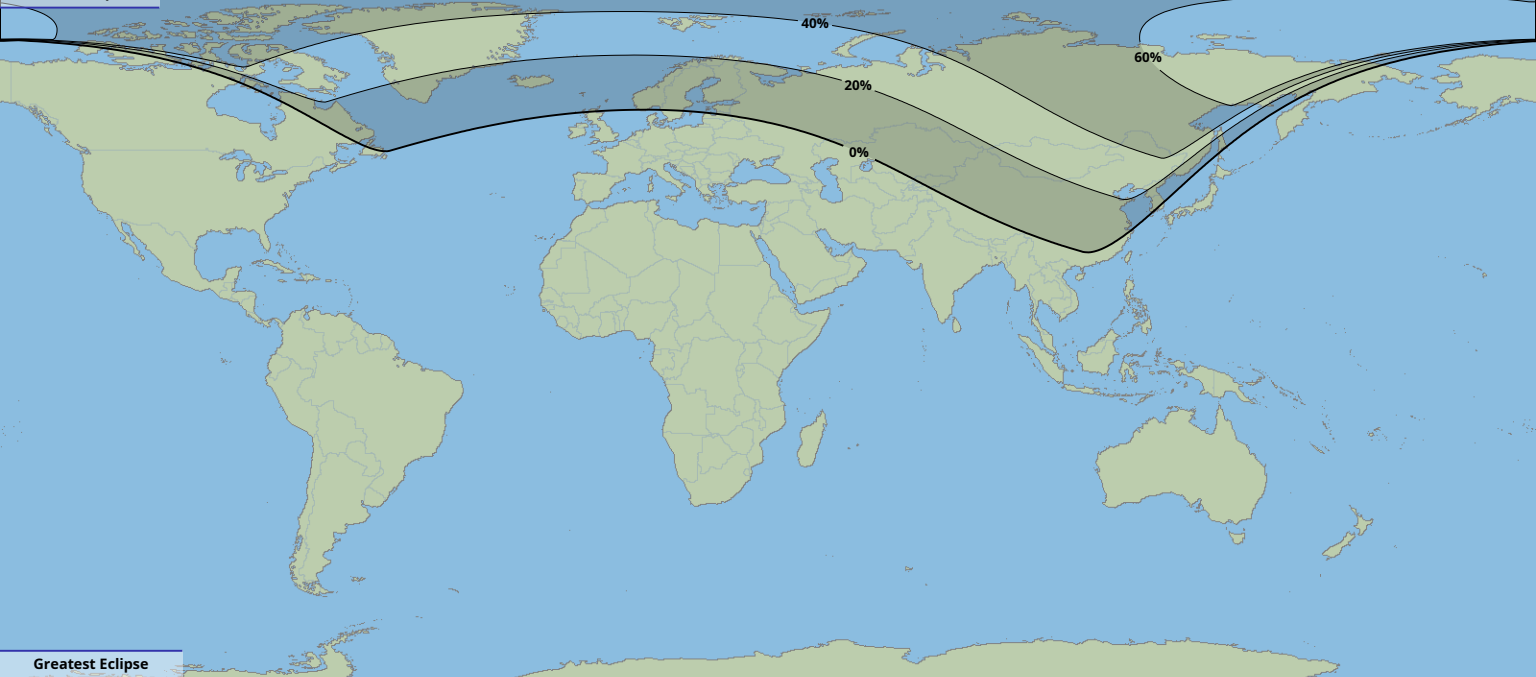

Partial eclipse

Greatest Eclipse

**09:38**

11 Aug 2018 UTC

© Dominic Ford 2012–2025

<https://in-the-sky.org/>