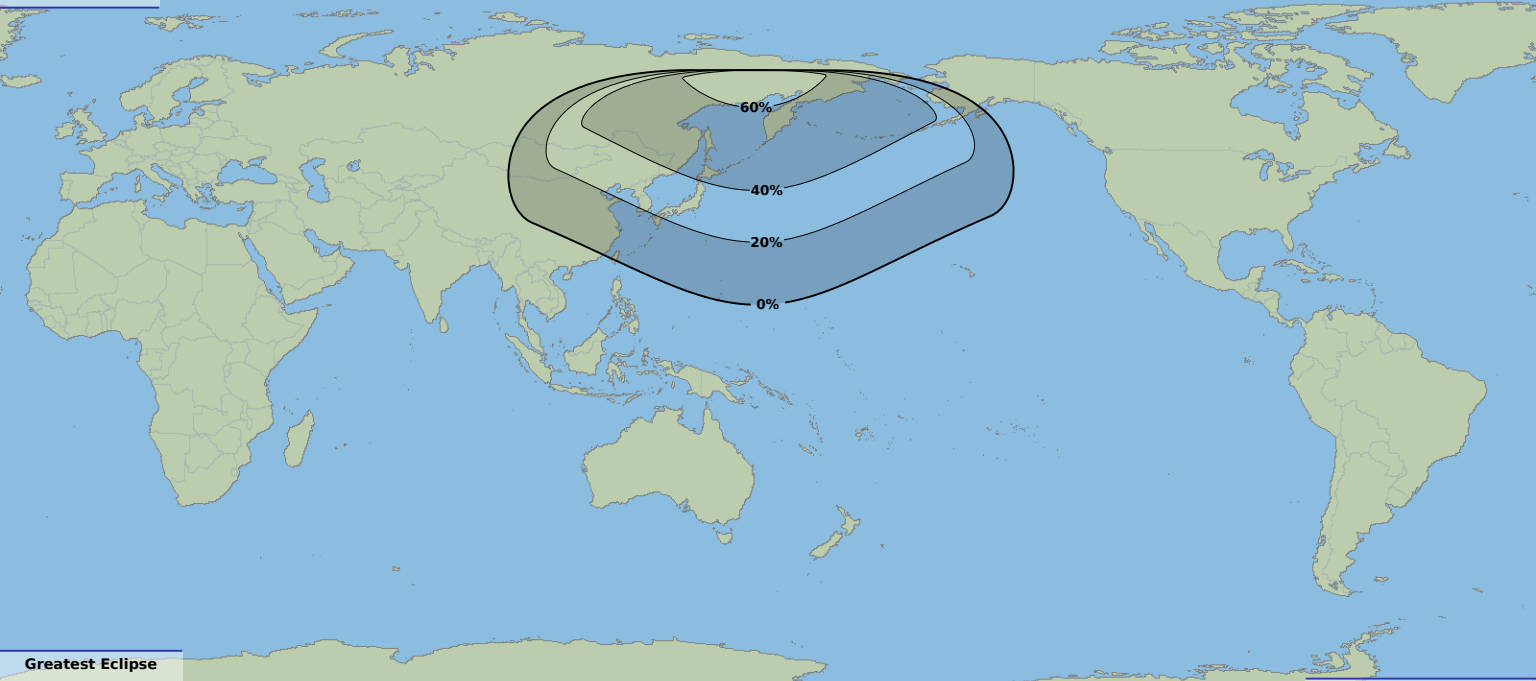

Partial eclipse

Greatest Eclipse

01:38
6 Jan 2019 UTC