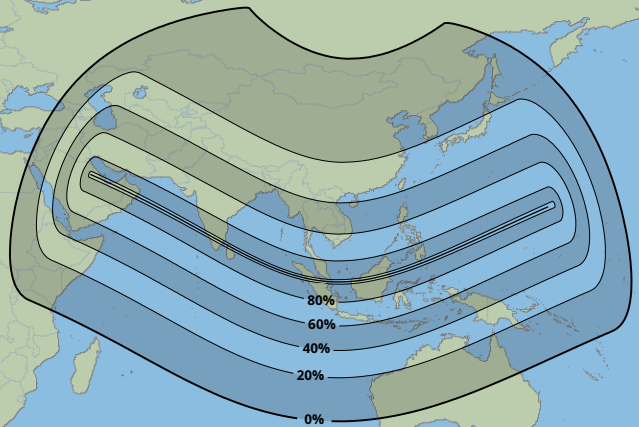

Greatest duration

3m36s

Greatest Eclipse

05:09

26 Dec 2019 UTC