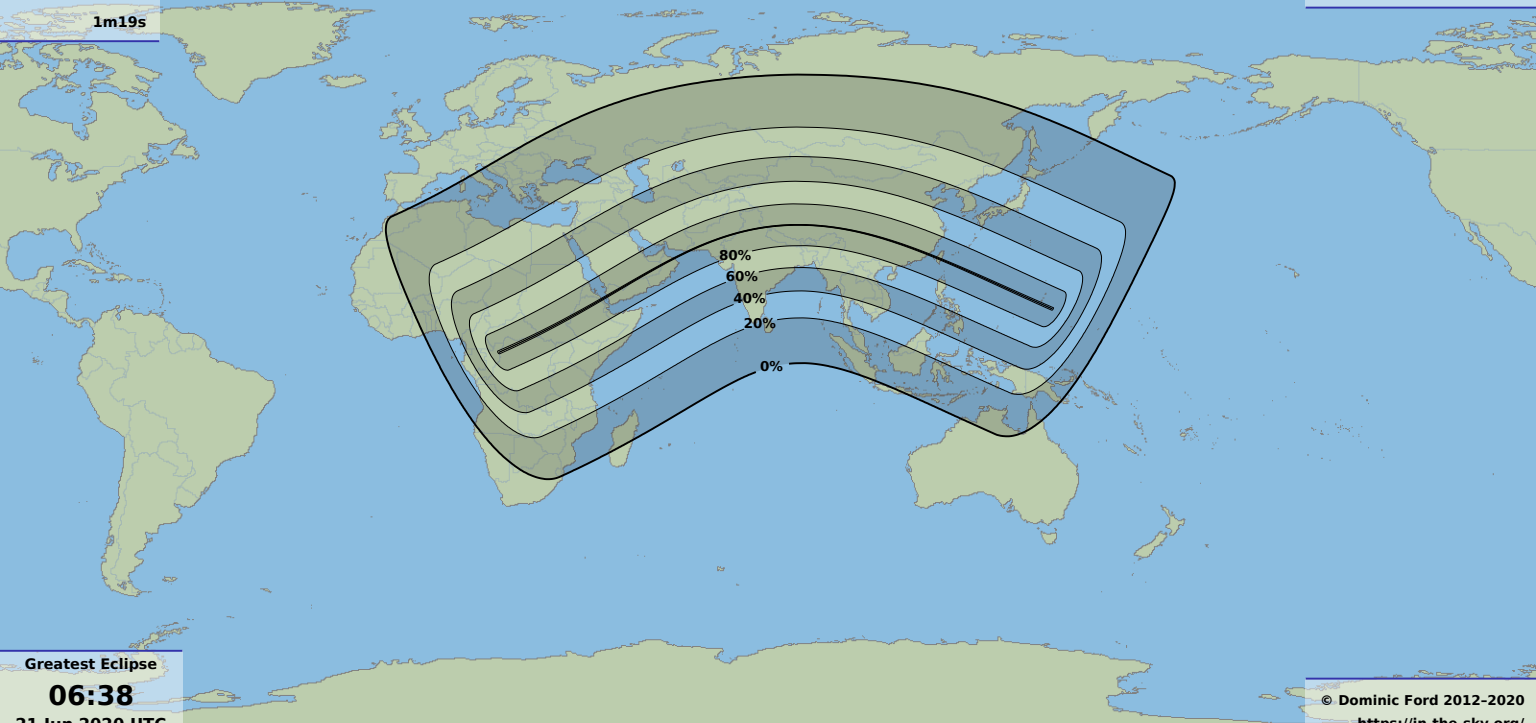

Greatest duration

1m19s

Annular solar eclipse

Greatest Eclipse

06:38

21 Jun 2020 UTC

© Dominic Ford 2012-2020

<https://in-the-sky.org/>