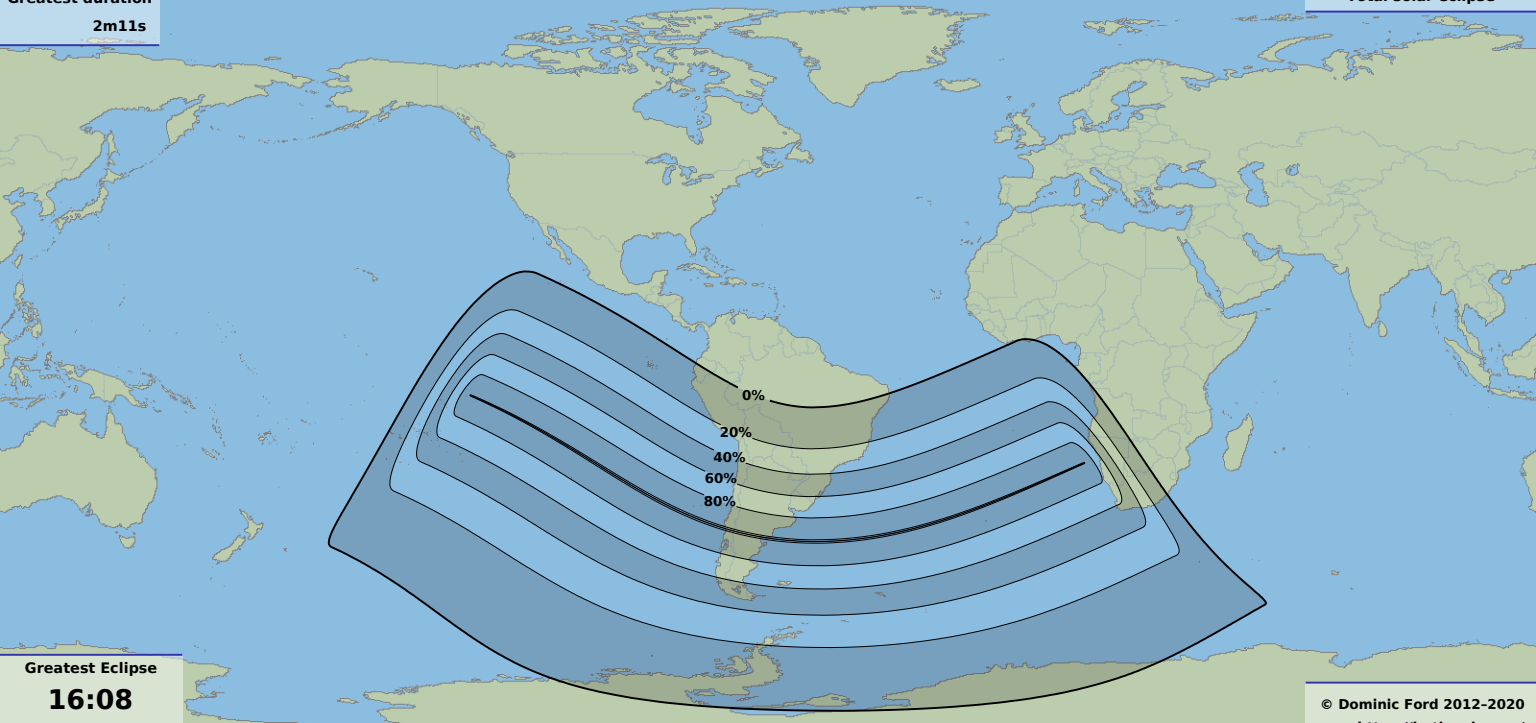

Greatest duration

2m11s

Total solar eclipse

0%
20%
40%
60%
80%

Greatest Eclipse

16:08

14 Dec 2020 UTC

© Dominic Ford 2012-2020