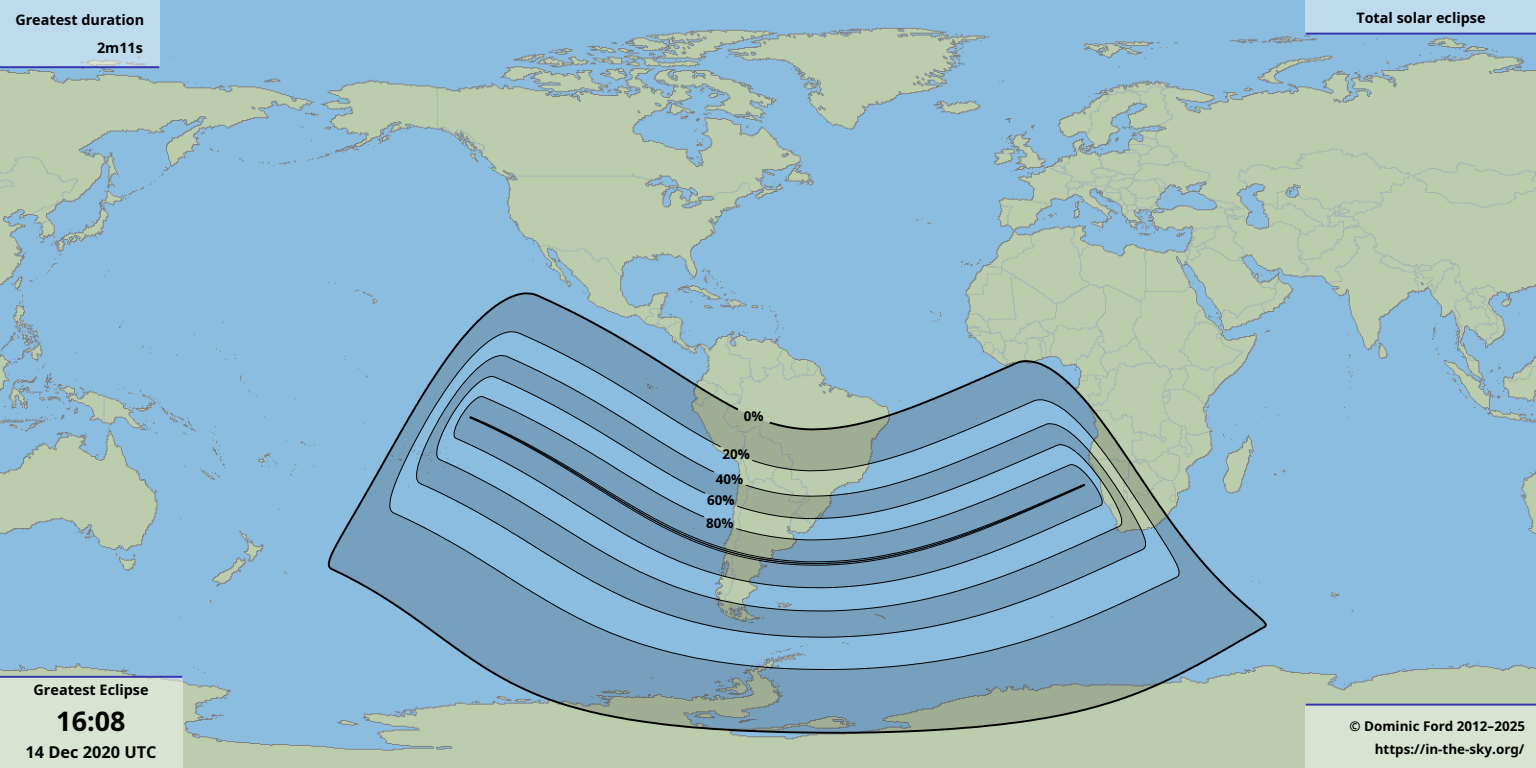

Greatest duration
2m11s

Greatest Eclipse

16:08

14 Dec 2020 UTC