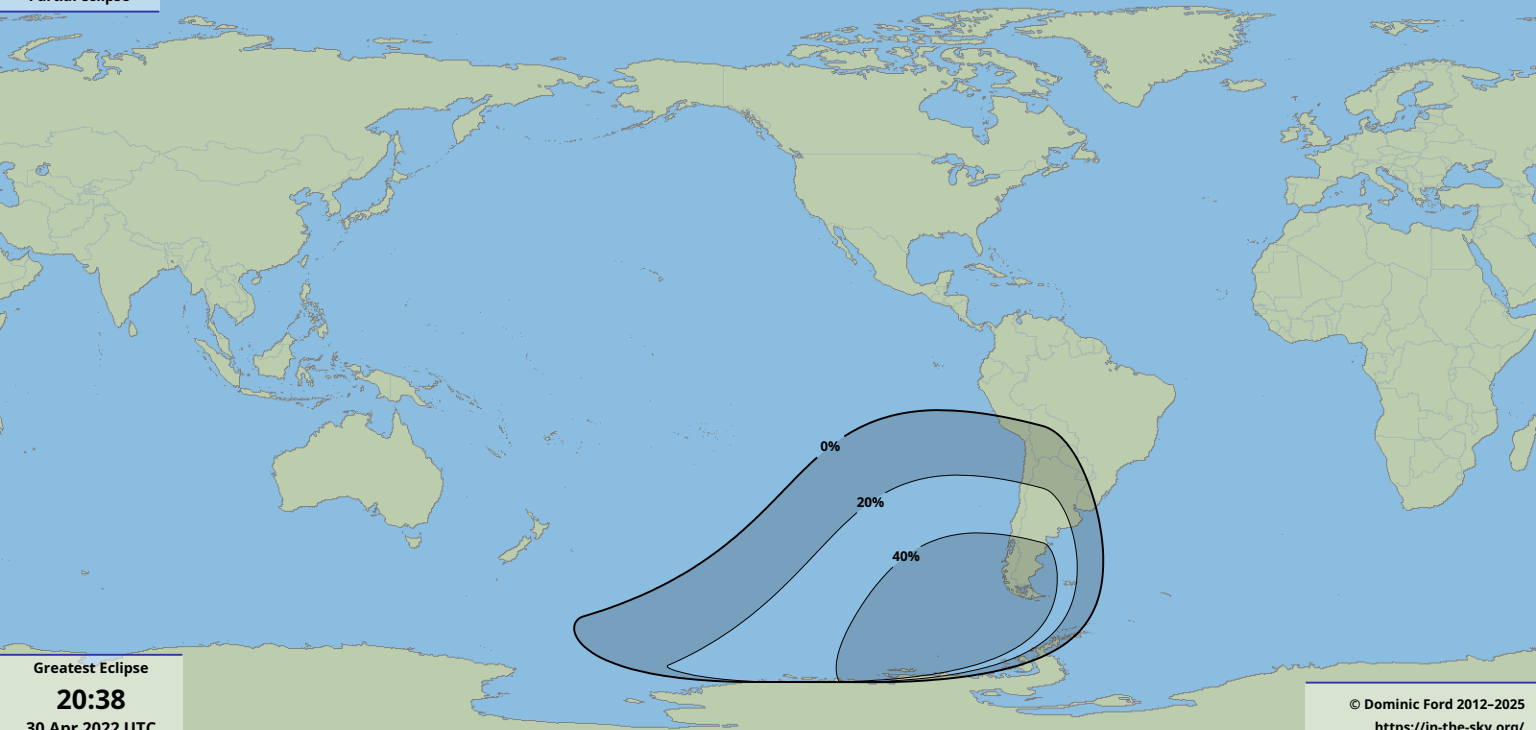

Partial eclipse

Greatest Eclipse

20:38

30 Apr 2022 UTC

© Dominic Ford 2012–2025

<https://in-the-sky.org/>