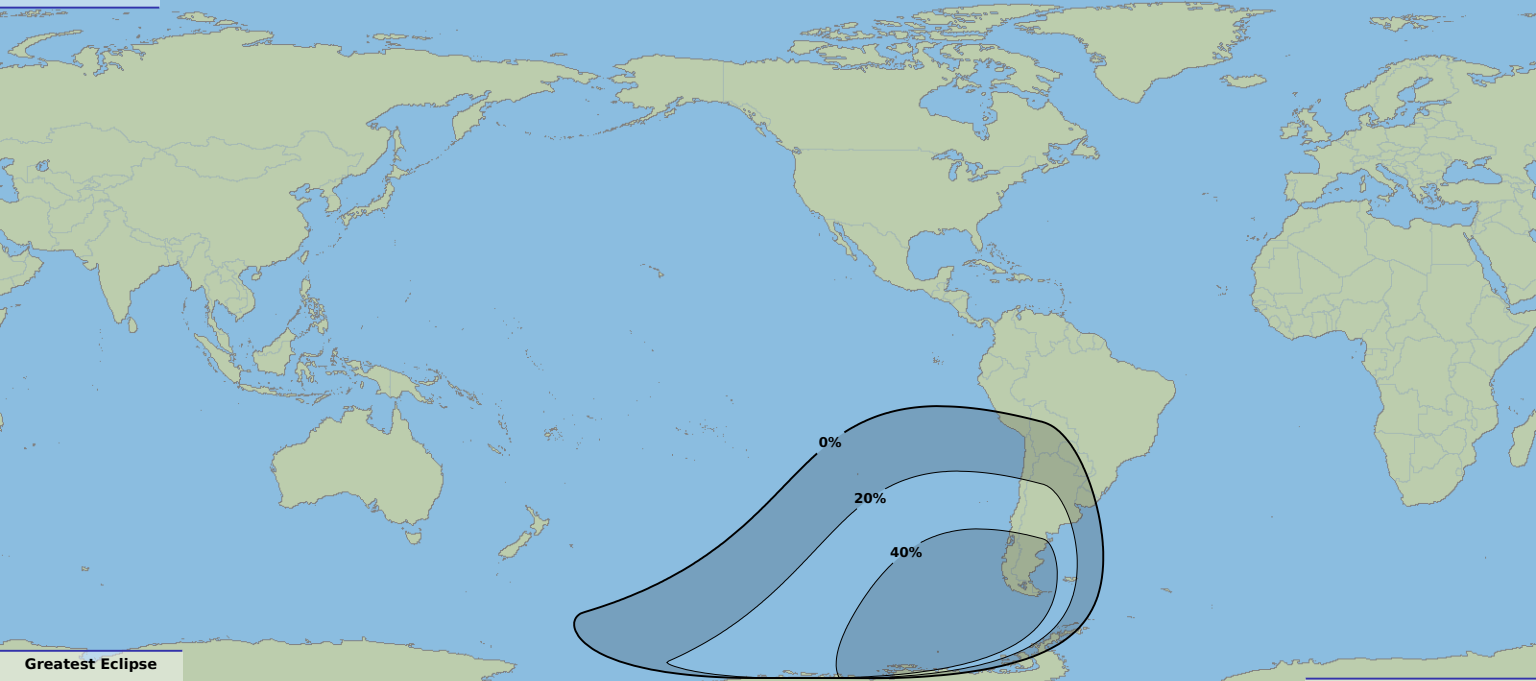

Partial eclipse

Greatest Eclipse

20:38

30 Apr 2022 UTC