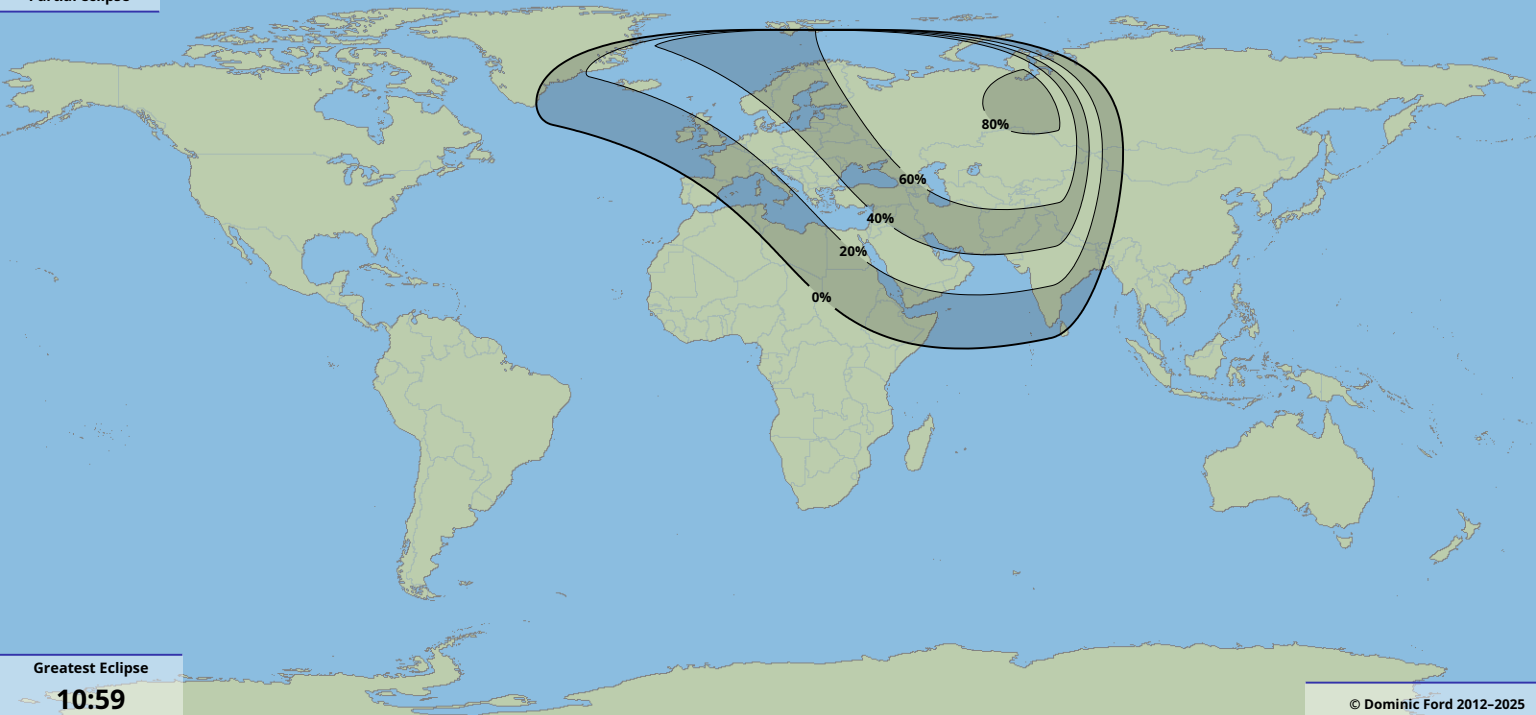

Partial eclipse

Greatest Eclipse

10:59

25 Oct 2022 UTC

© Dominic Ford 2012–2025

<https://in-the-sky.org/>