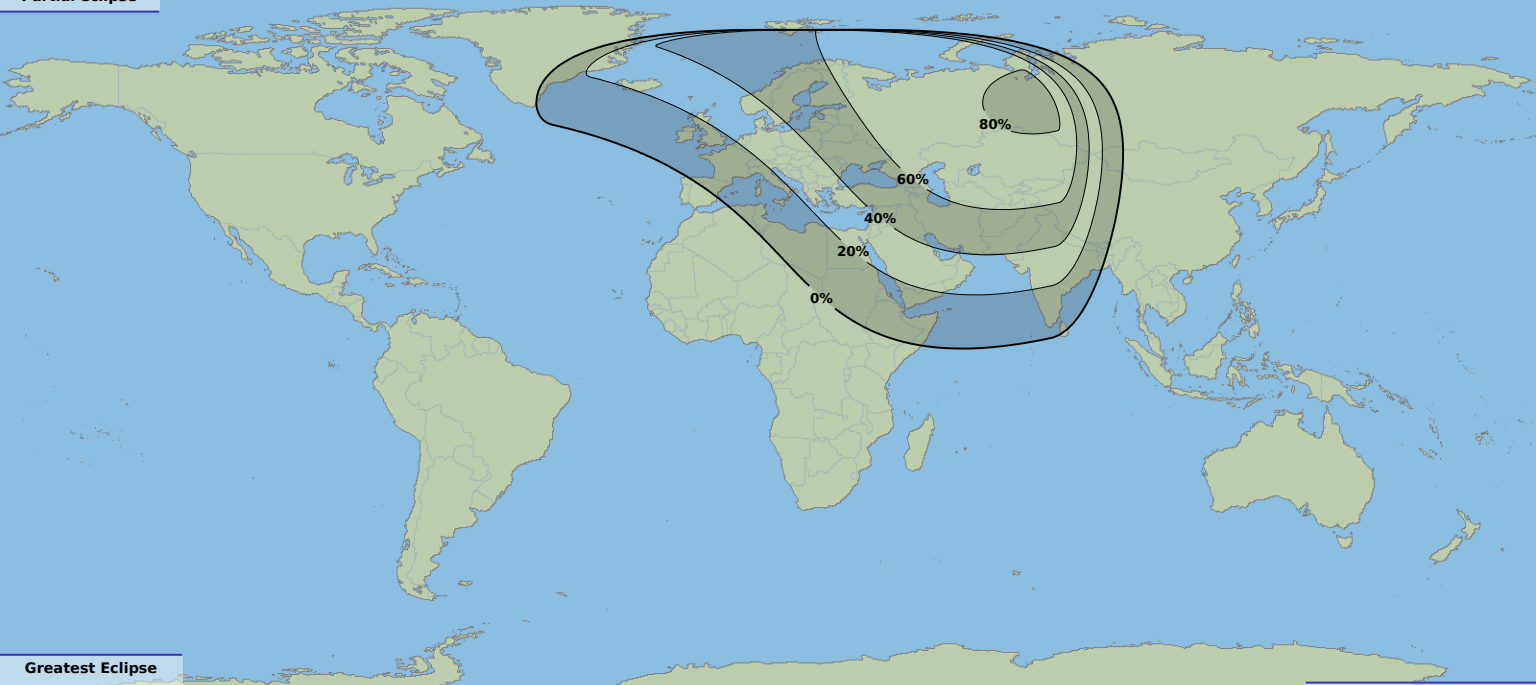

Partial eclipse

Greatest Eclipse

10:59

25 Oct 2022 UTC