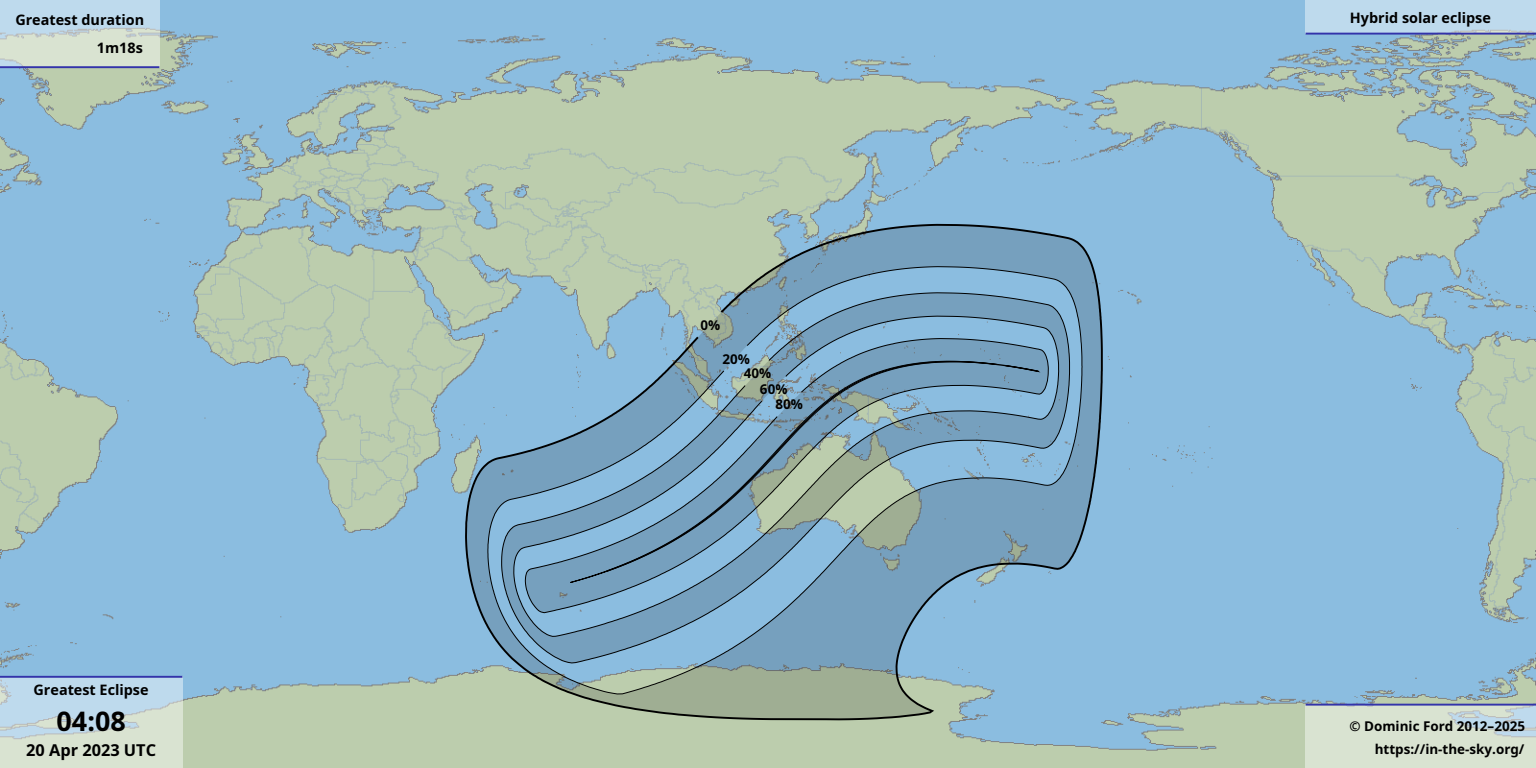

Greatest duration

1m18s

Greatest Eclipse

04:08

20 Apr 2023 UTC