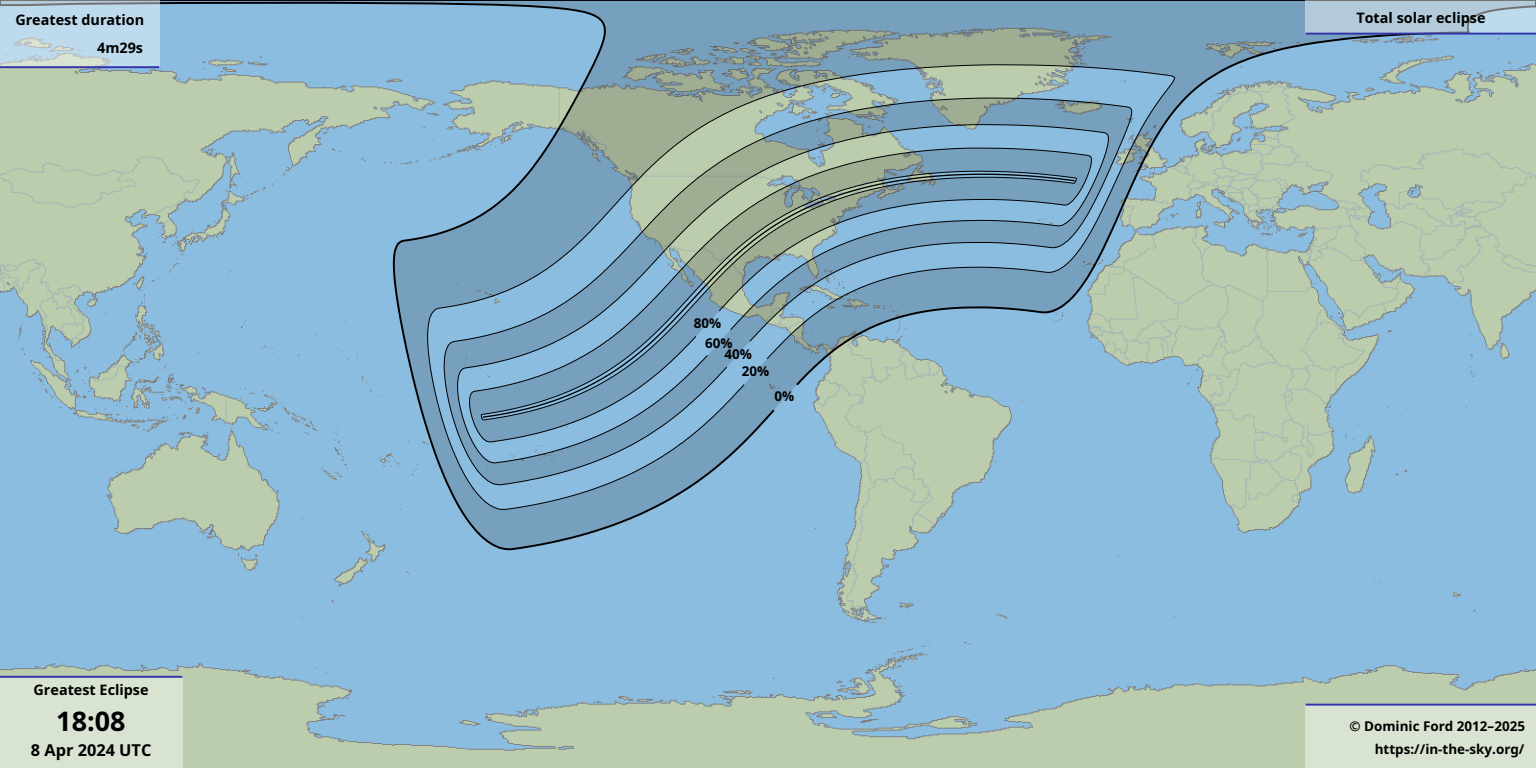

Greatest duration

4m29s

Greatest Eclipse

**18:08**

8 Apr 2024 UTC