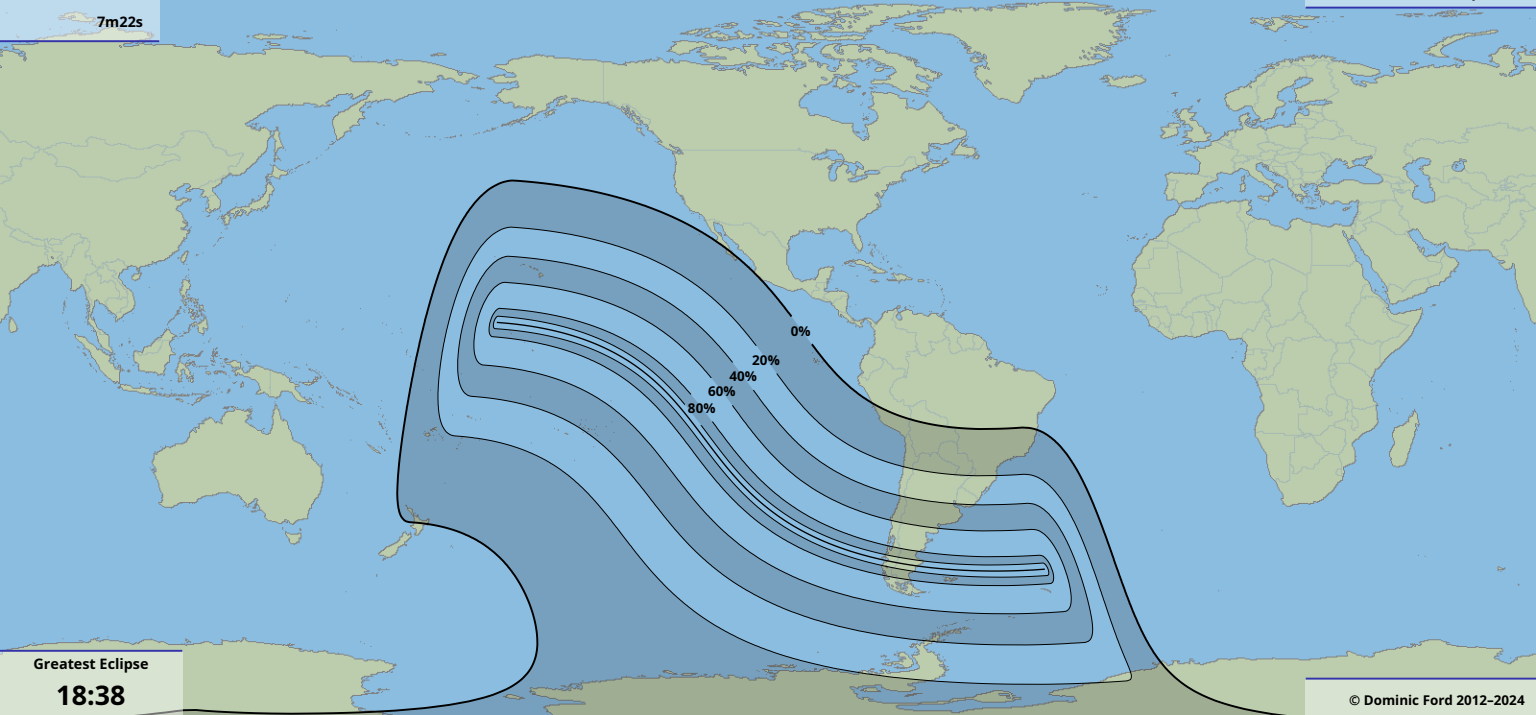

Greatest duration
7m22s

Greatest Eclipse
18:38
2 Oct 2024 UTC