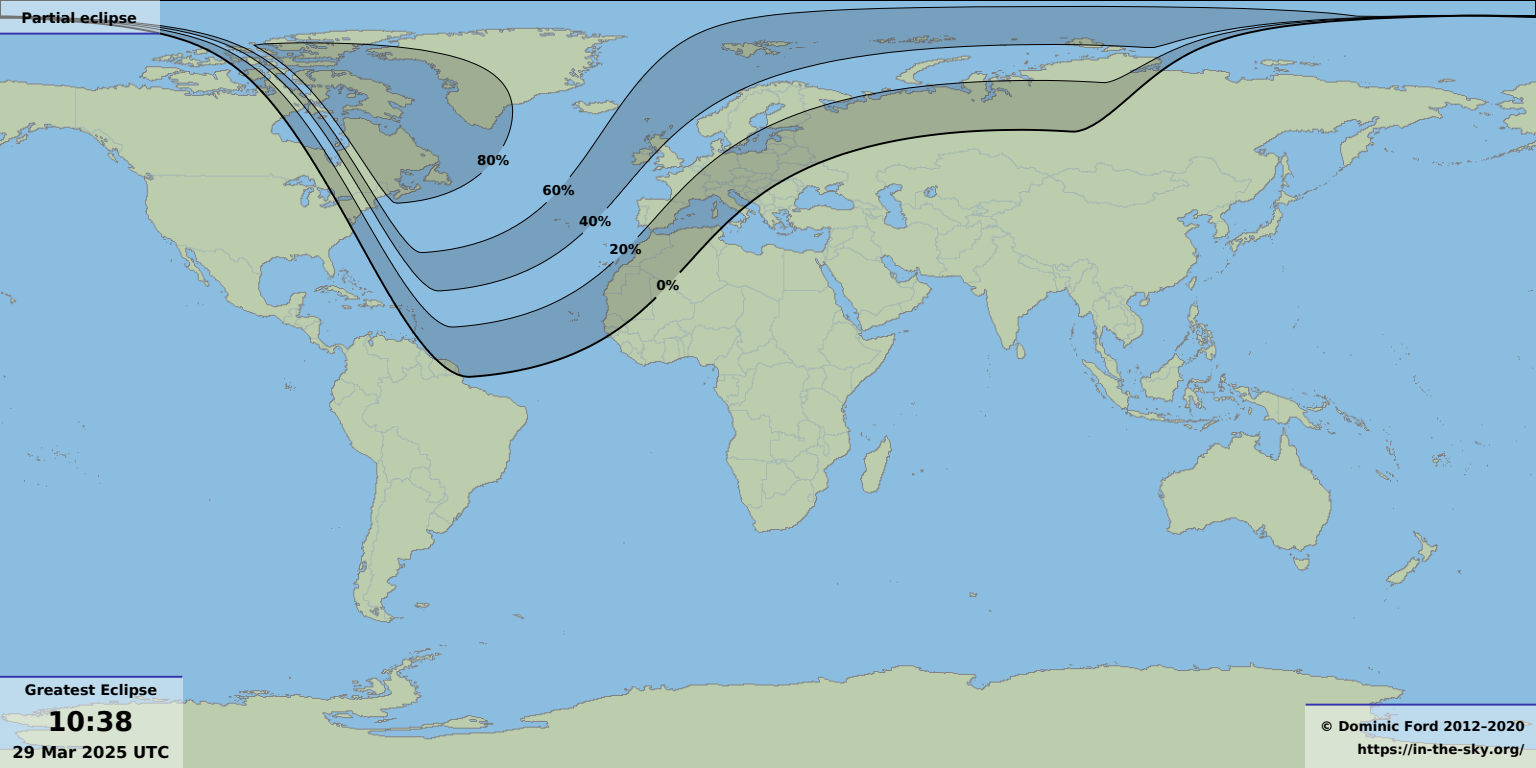

Partial eclipse

Greatest Eclipse

10:38

29 Mar 2025 UTC

© Dominic Ford 2012-2020

<https://in-the-sky.org/>