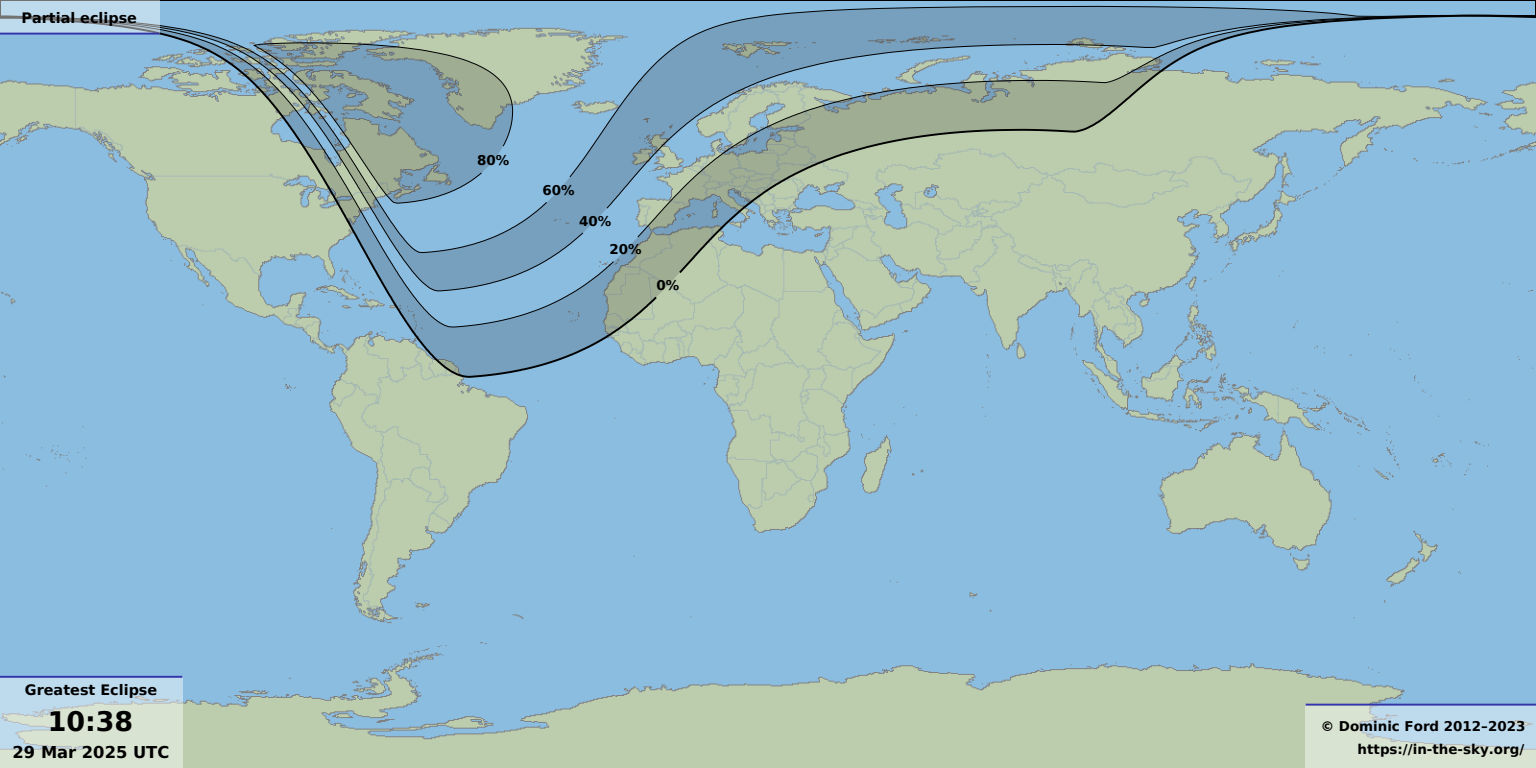

Partial eclipse

Greatest Eclipse

10:38
29 Mar 2025 UTC