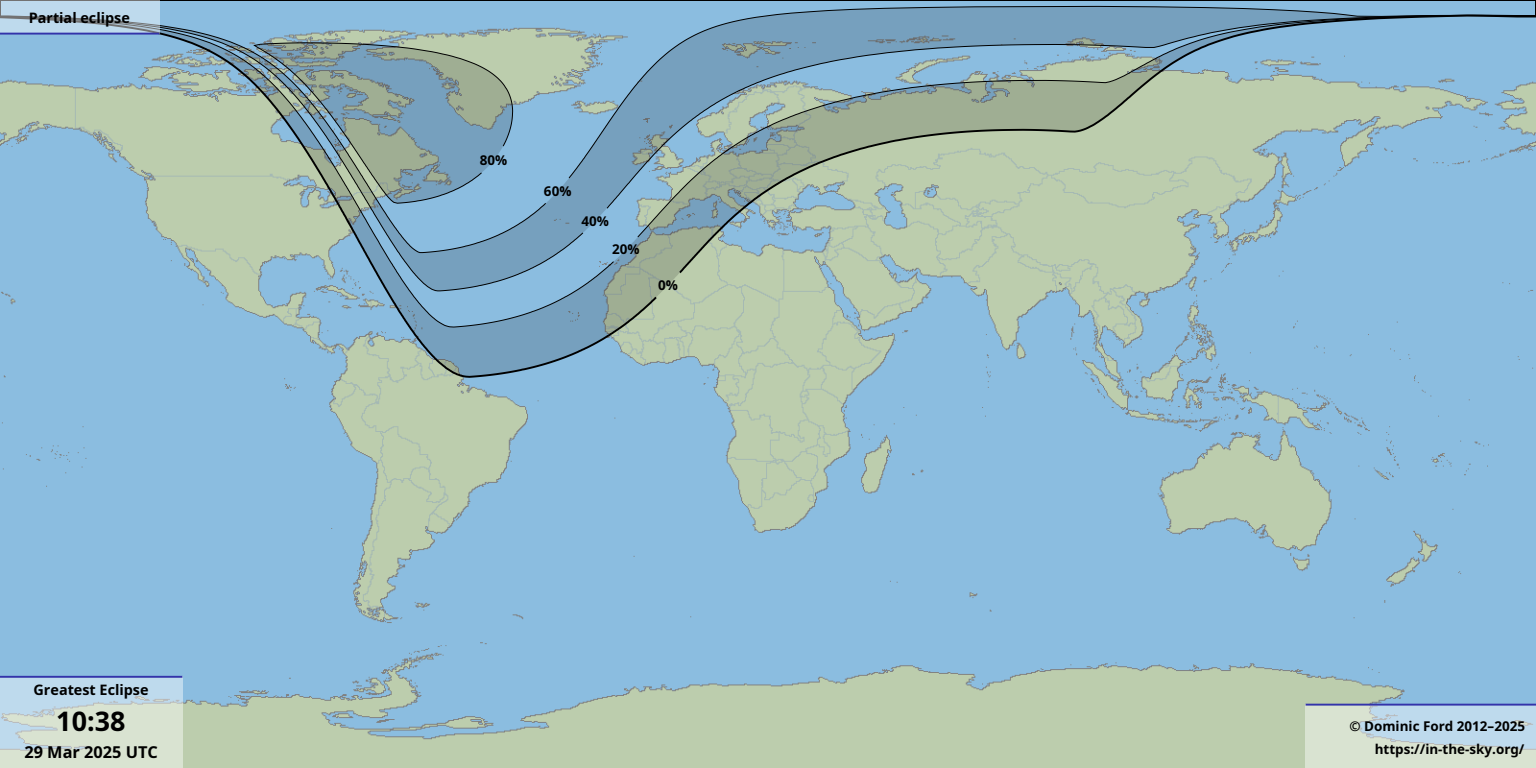

Partial eclipse

Greatest Eclipse

**10:38**

29 Mar 2025 UTC

© Dominic Ford 2012-2025

<https://in-the-sky.org/>