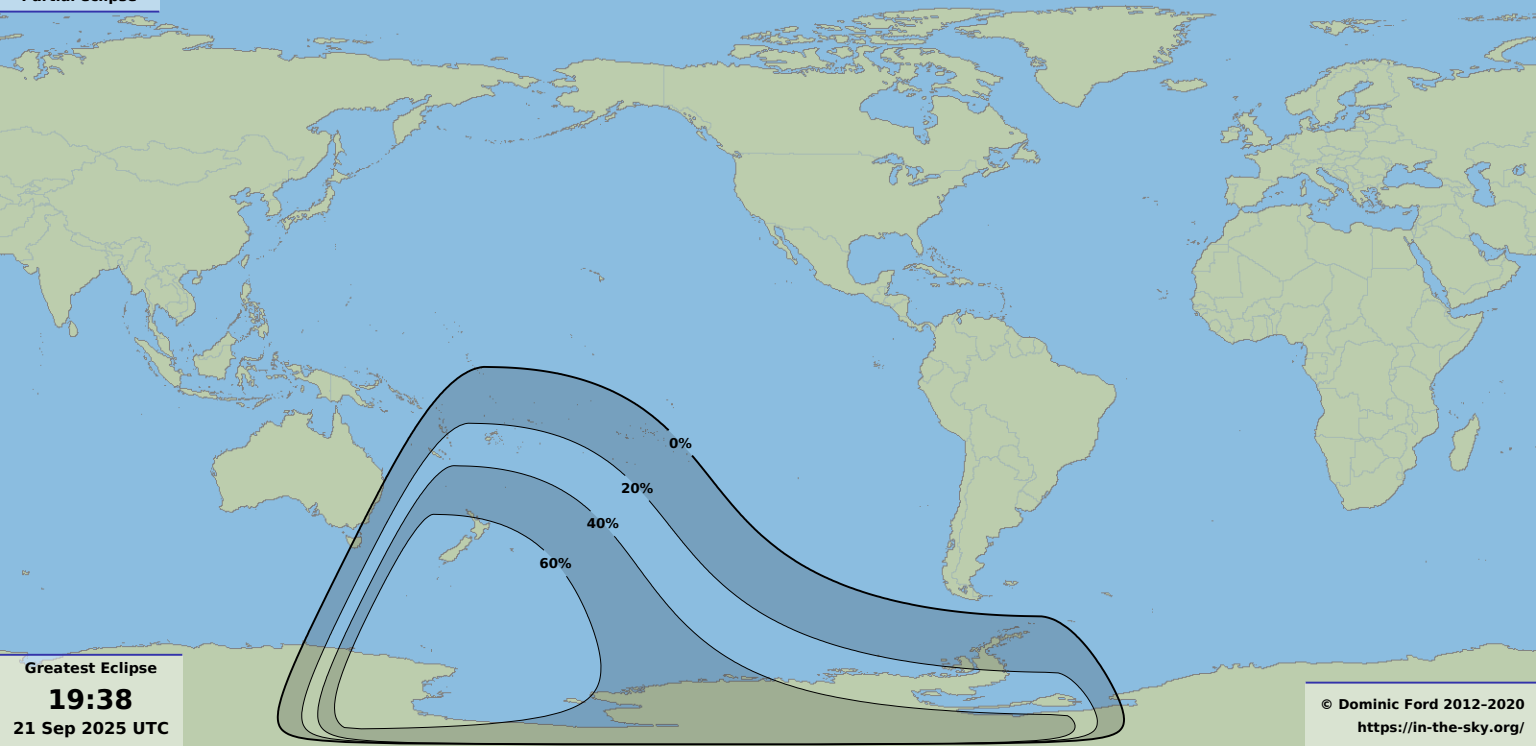

Partial eclipse

Greatest Eclipse

19:38

21 Sep 2025 UTC