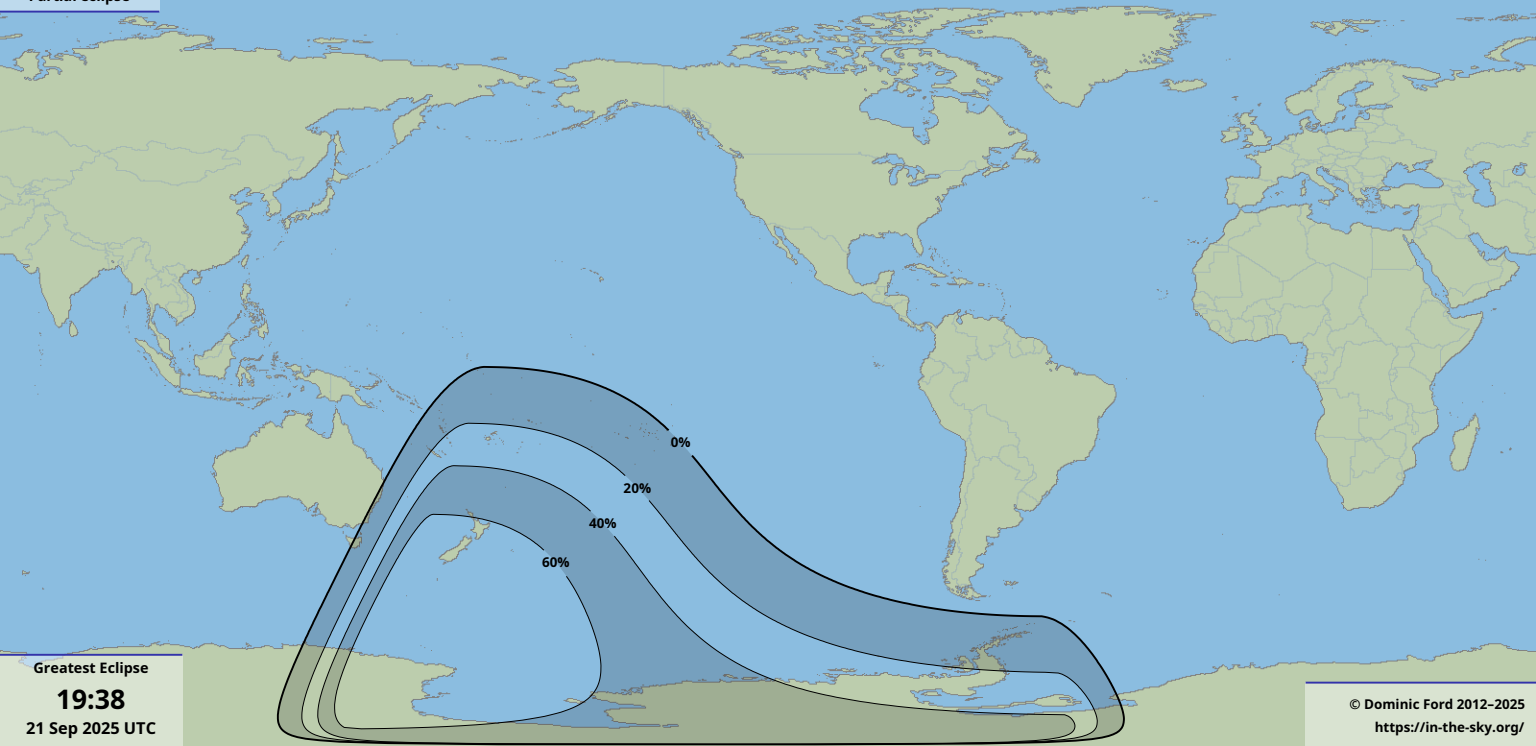

Partial eclipse

Greatest Eclipse

19:38

21 Sep 2025 UTC

© Dominic Ford 2012–2025

<https://in-the-sky.org/>