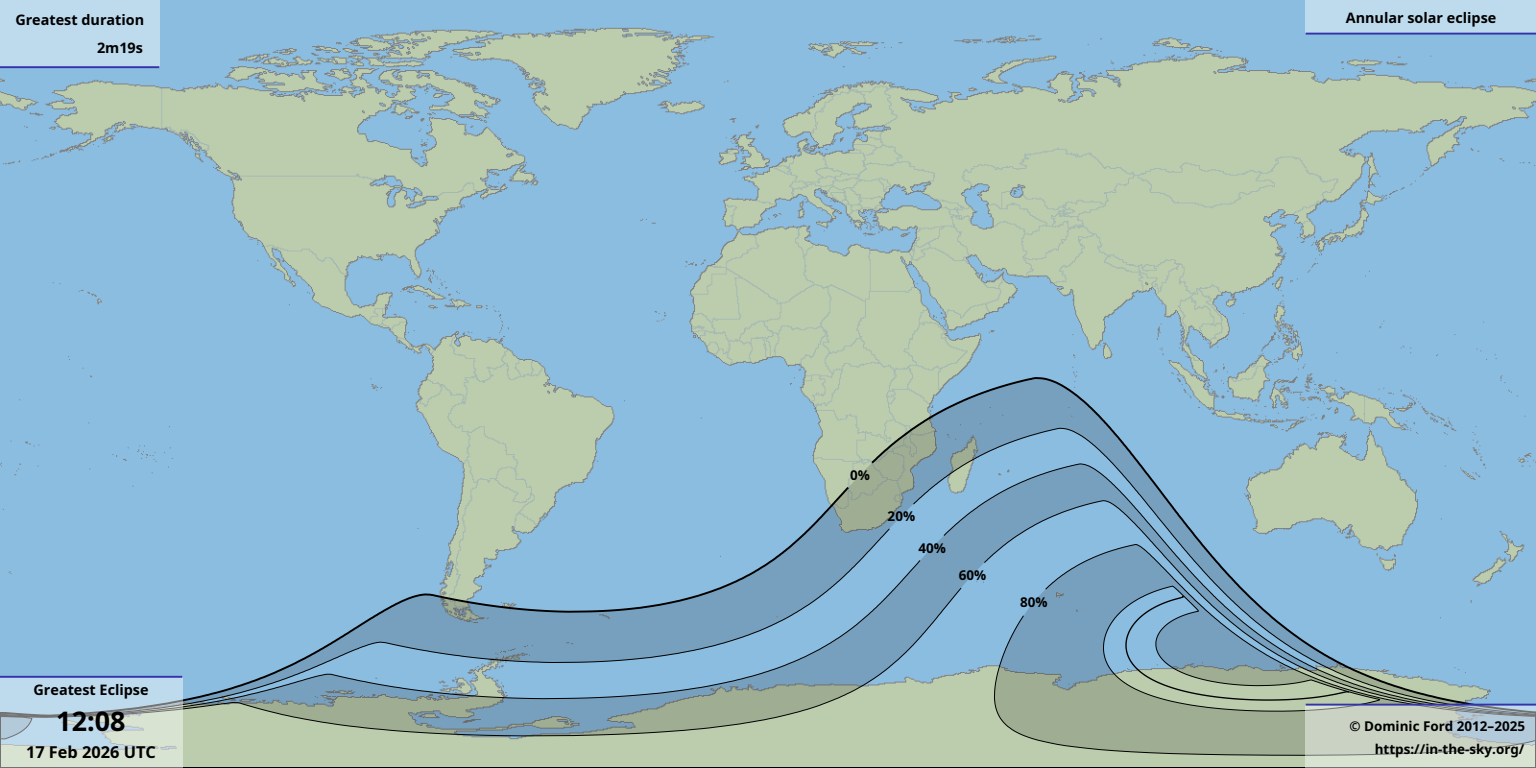

Greatest duration
2m19s

Greatest Eclipse
12:08
17 Feb 2026 UTC