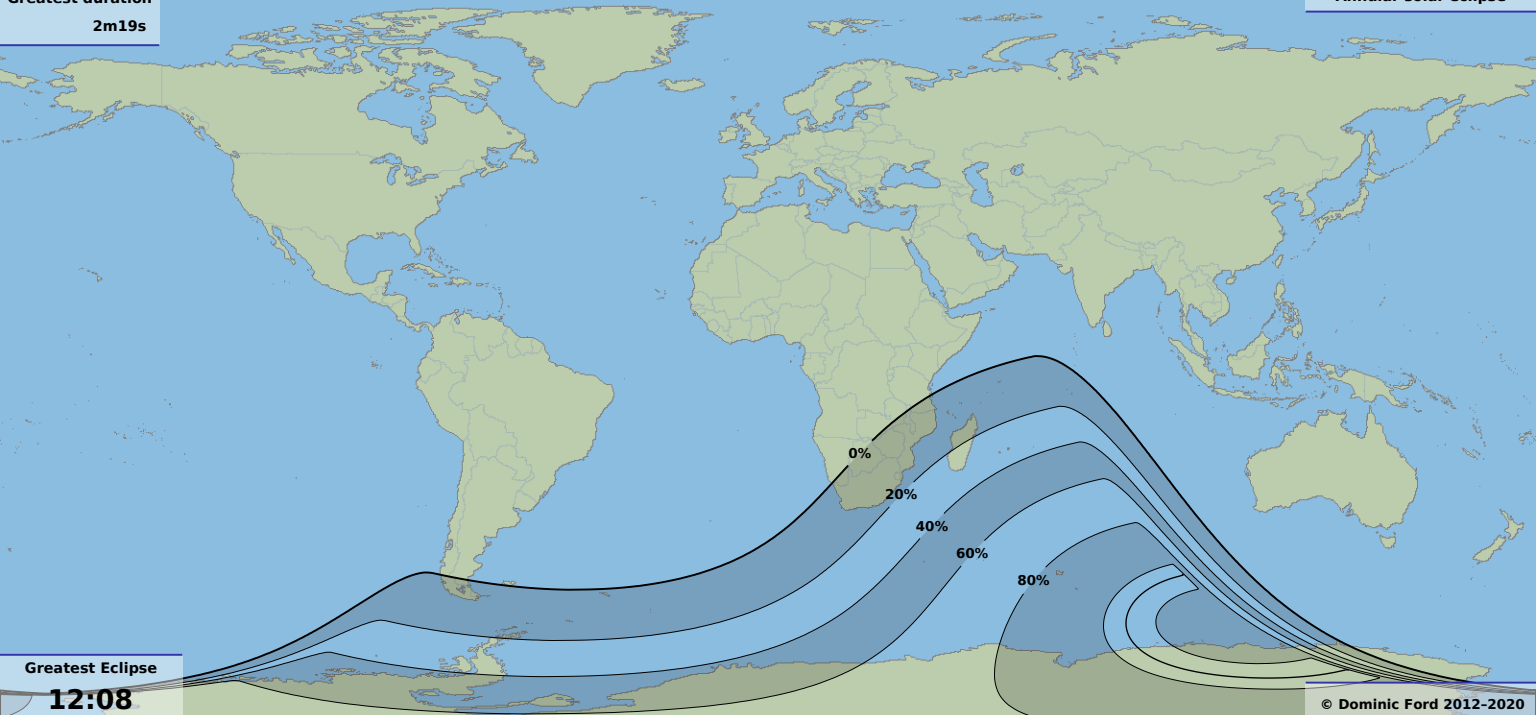

Greatest duration

2m19s

Annular solar eclipse

Greatest Eclipse  
**12:08**  
17 Feb 2026 UTC

© Dominic Ford 2012-2020  
<https://in-the-sky.org/>