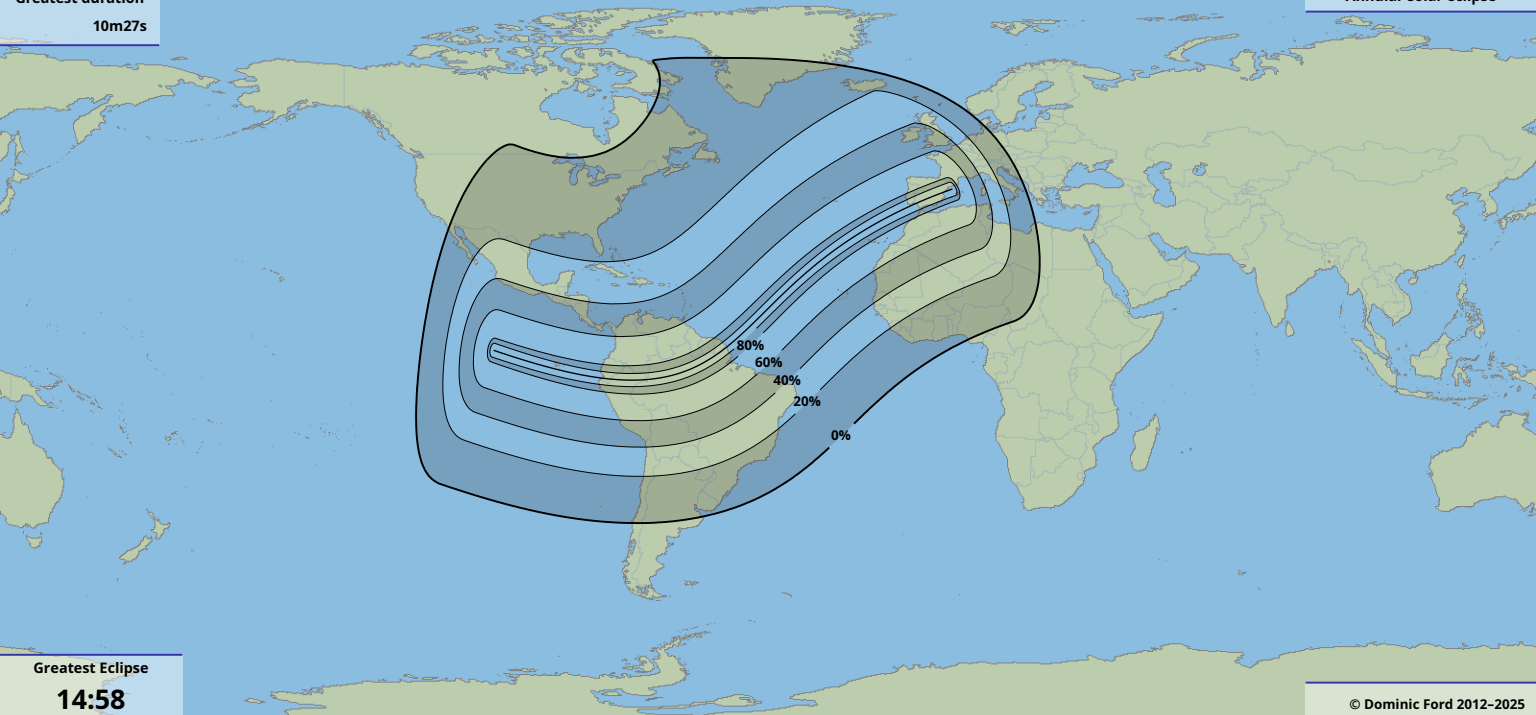

Greatest duration
10m27s

Greatest Eclipse

14:58

26 Jan 2028 UTC