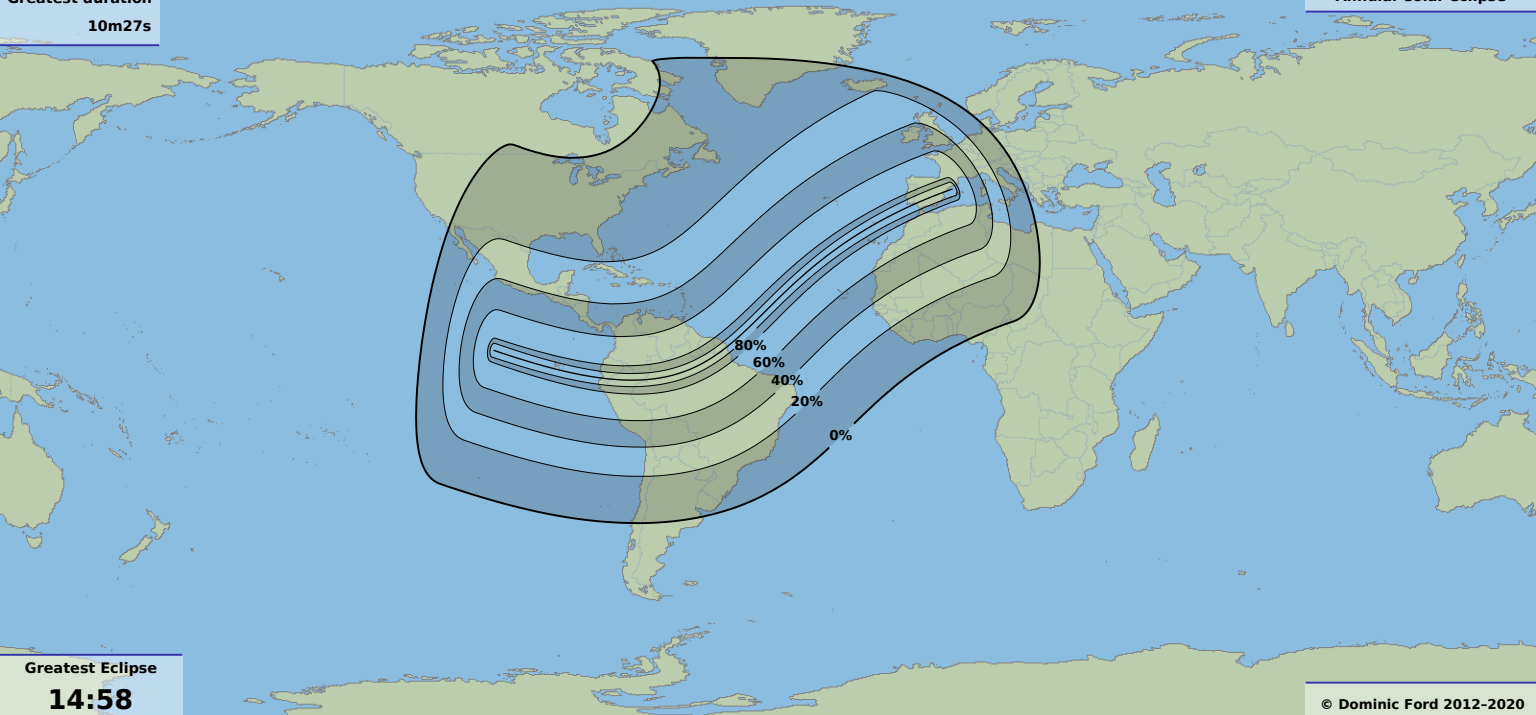

Greatest duration

10m27s

Annular solar eclipse

Greatest Eclipse

14:58

26 Jan 2028 UTC

© Dominic Ford 2012-2020

<https://in-the-sky.org/>